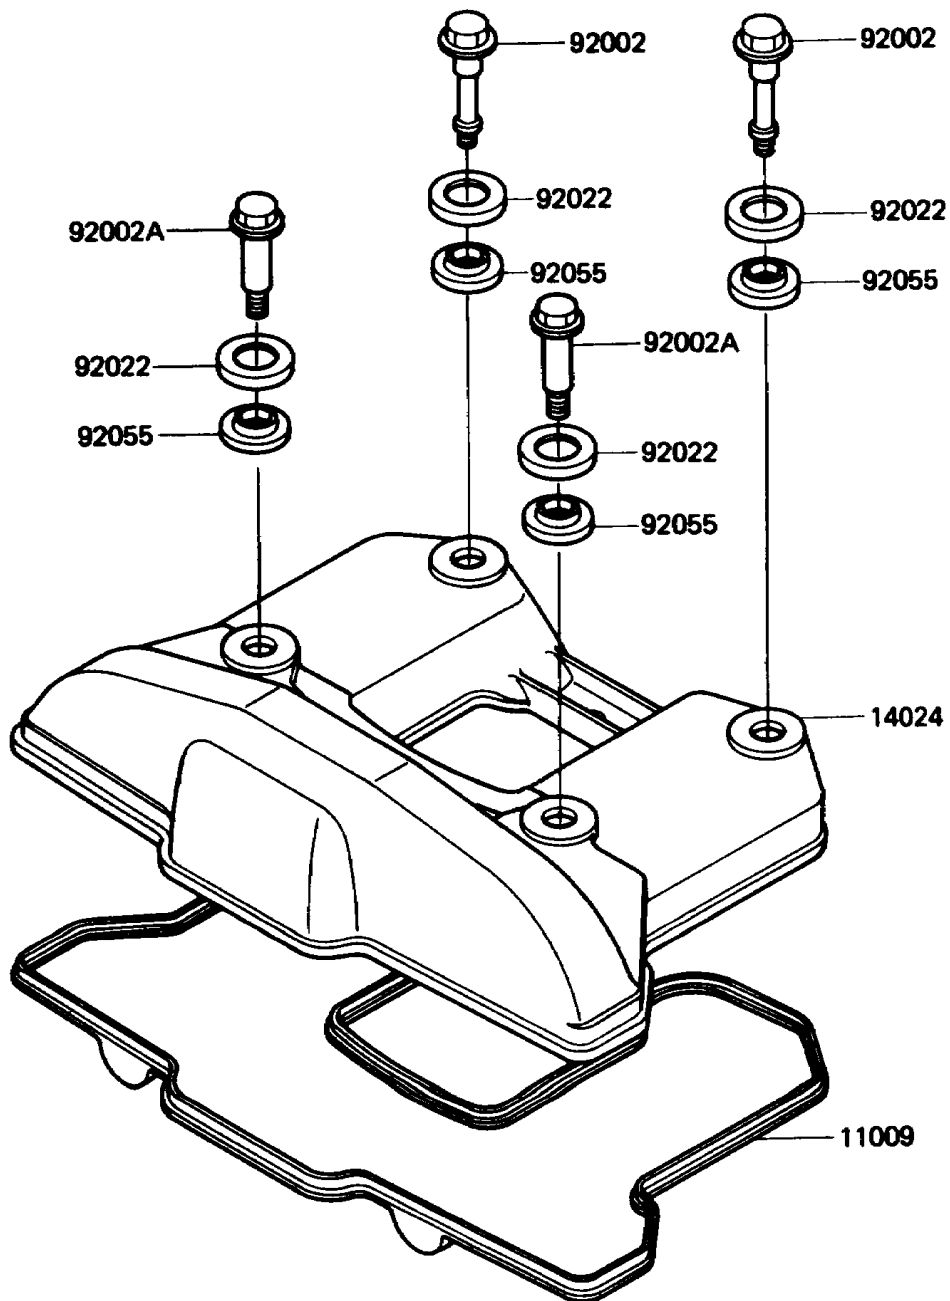

1988 KLR[®] 650

PARTS DIAGRAM

Cylinder Head Cover

E1112-0096

1988 KLR[®] 650

PARTS LIST

Cylinder Head Cover

Kawasaki

Let the Good Times Roll[®]

ITEM NAME

PART NUMBER

QUANTITY
