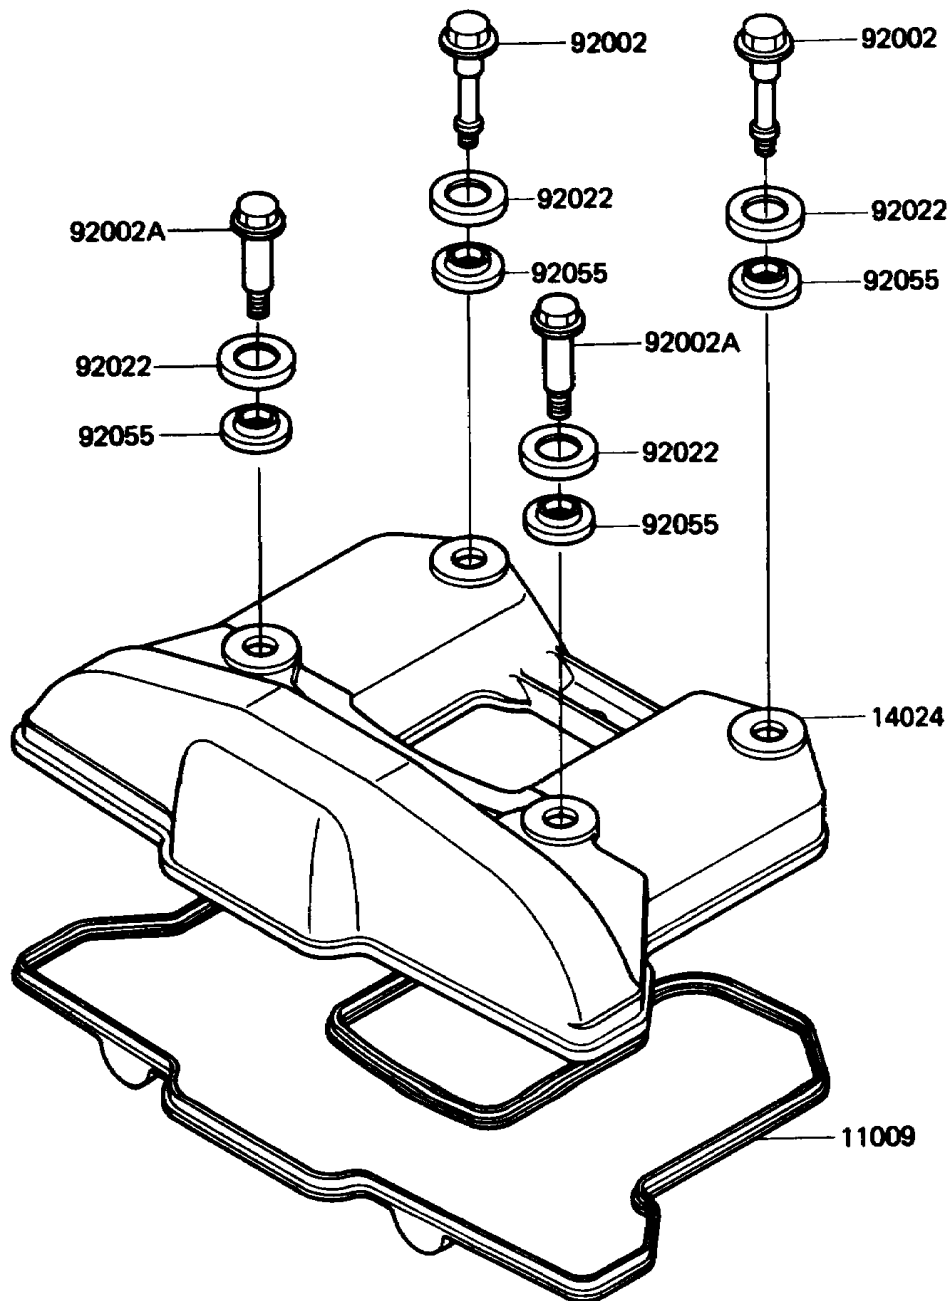

# 1989 KLR650

## PARTS DIAGRAM

### Cylinder Head Cover

E1112-0096

## PARTS LIST