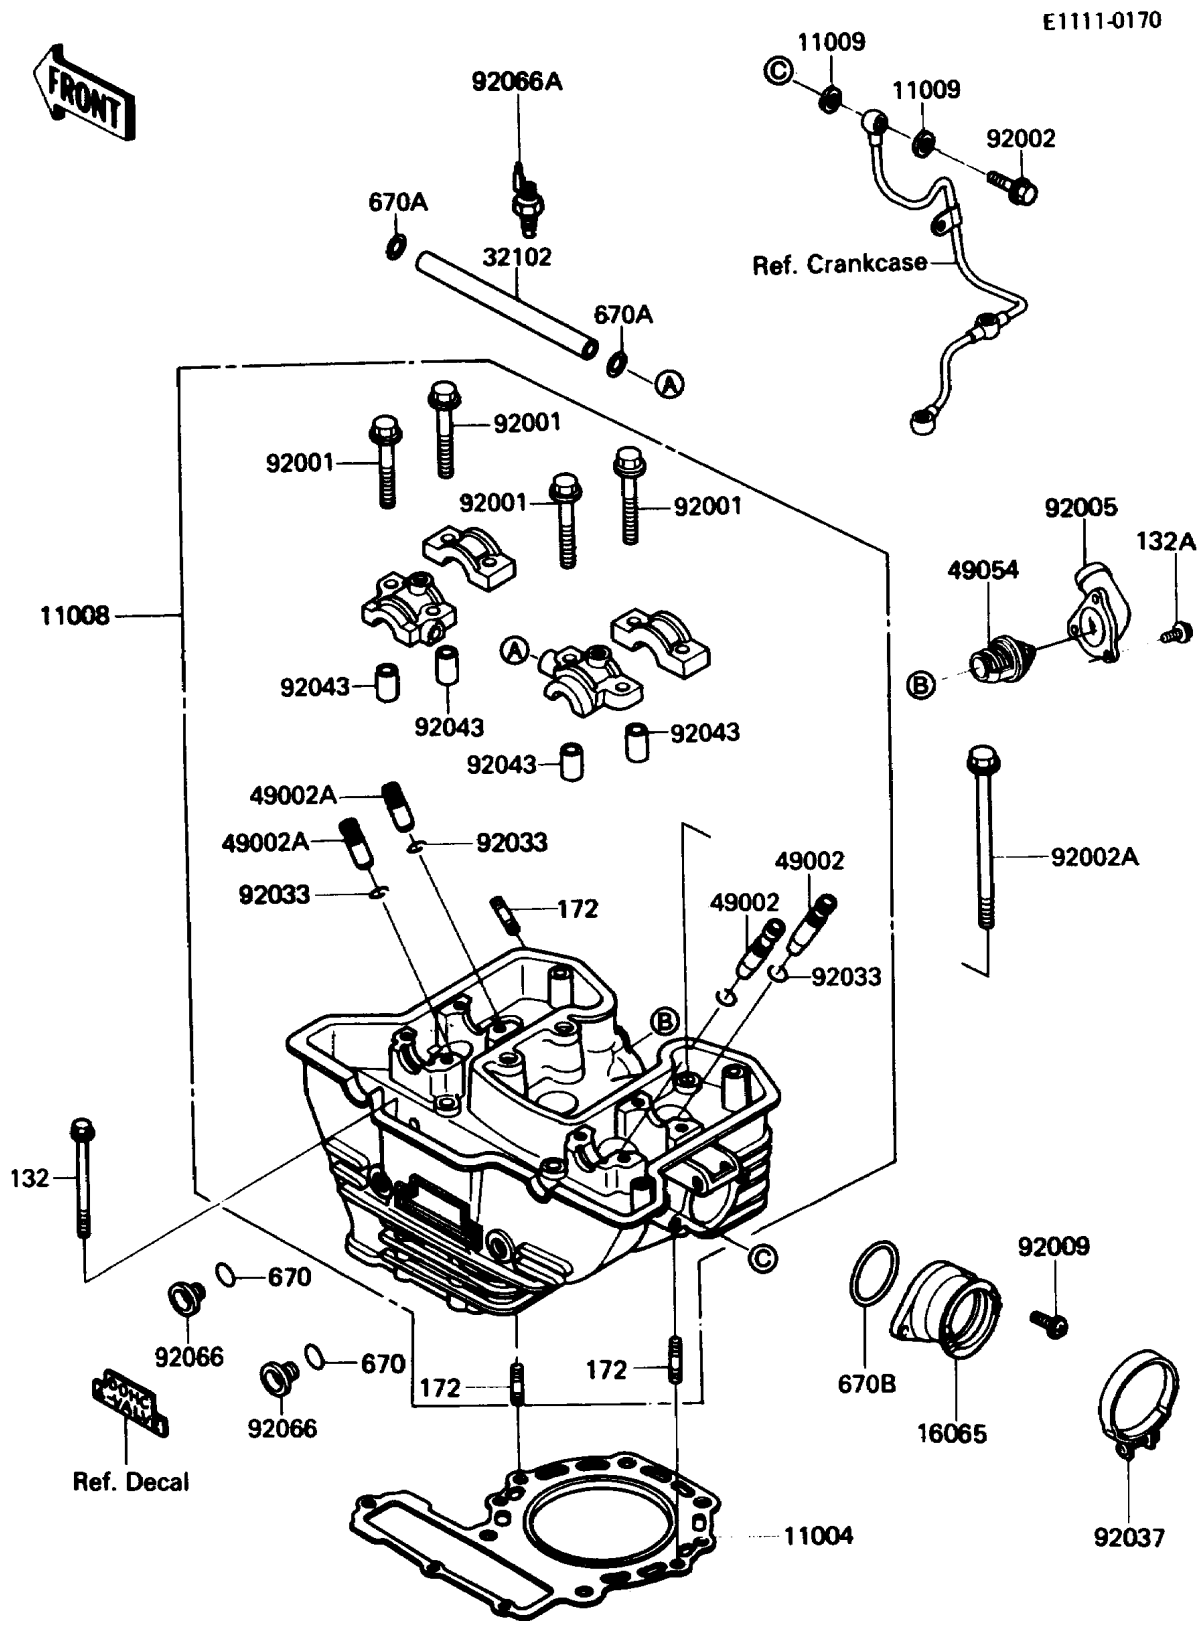

1990 KLR650

PARTS DIAGRAM

Cylinder Head

1990 KLR650

PARTS LIST

Cylinder Head

Kawasaki

Let the Good Times Roll®

ITEM NAME

PART NUMBER

QUANTITY
