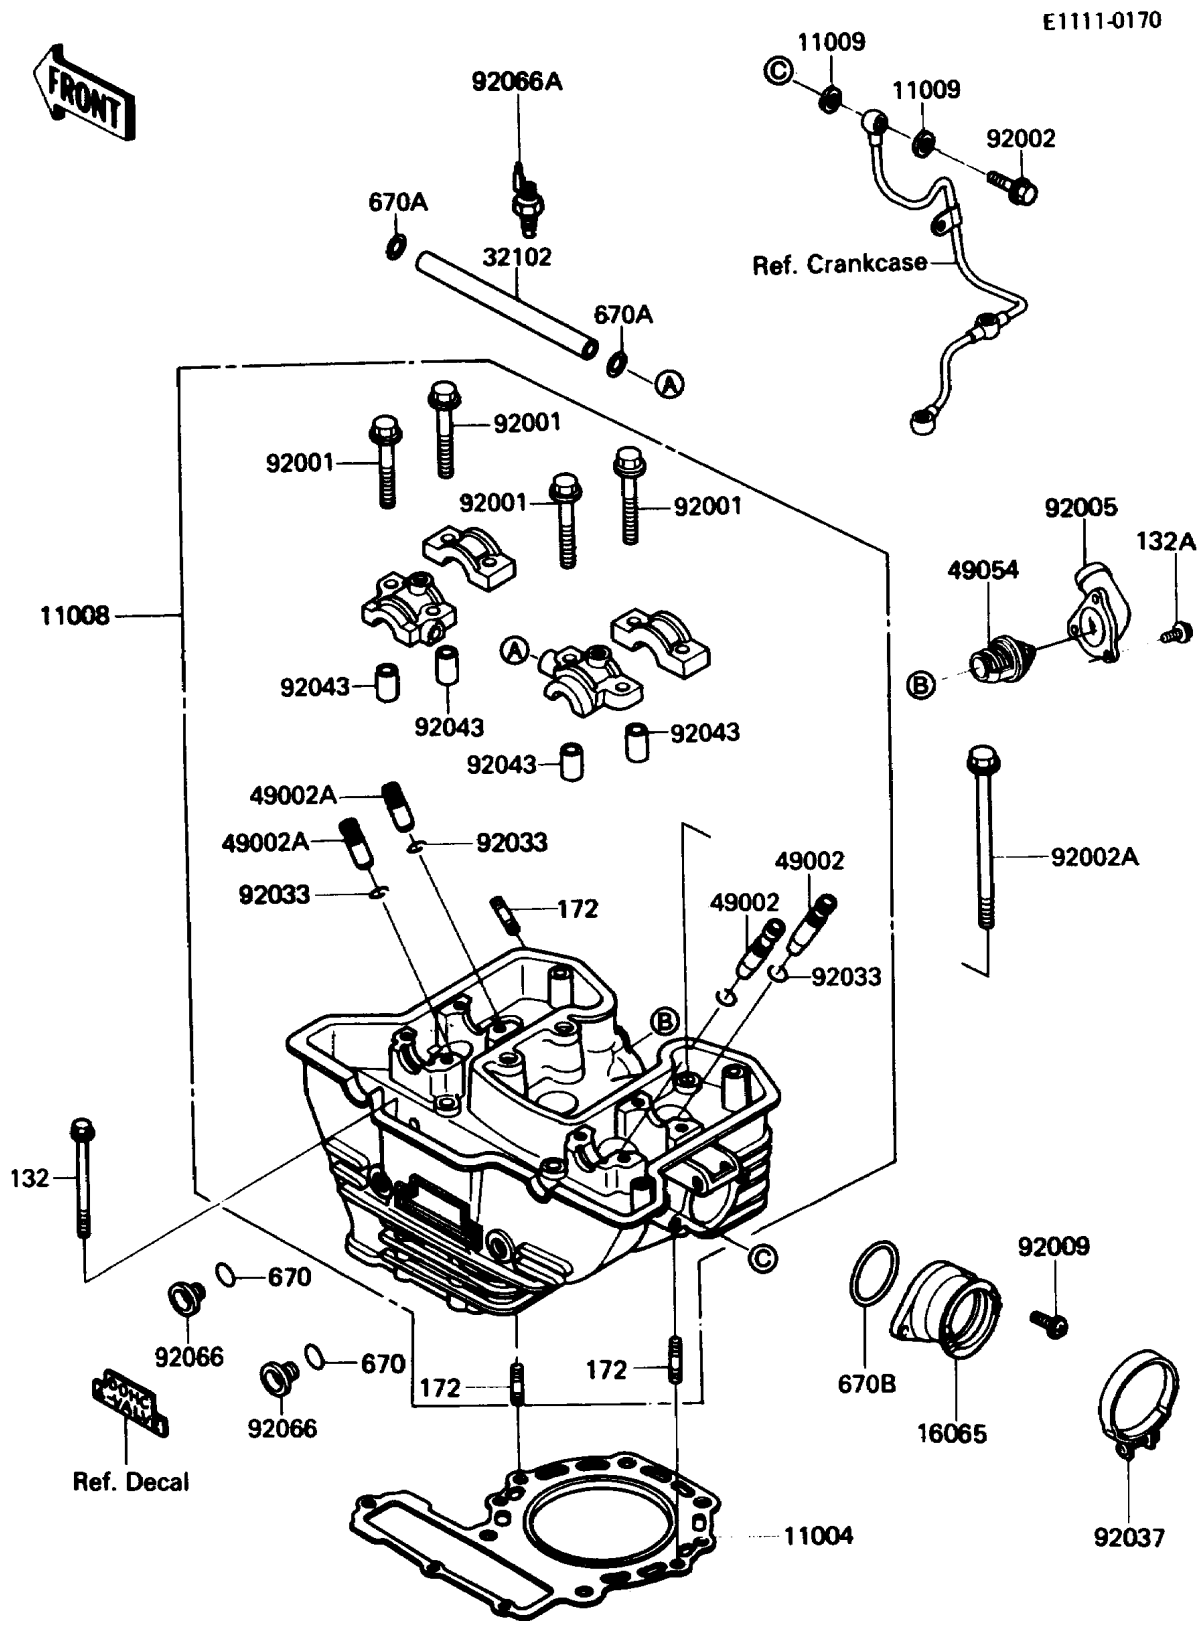

1988 KLR[®] 650

PARTS DIAGRAM

Cylinder Head

Kawasaki

Let the Good Times Roll[®]

1988 KLR[®] 650

PARTS LIST

Cylinder Head

Kawasaki

Let the Good Times Roll[®]

ITEM NAME

PART NUMBER

QUANTITY
