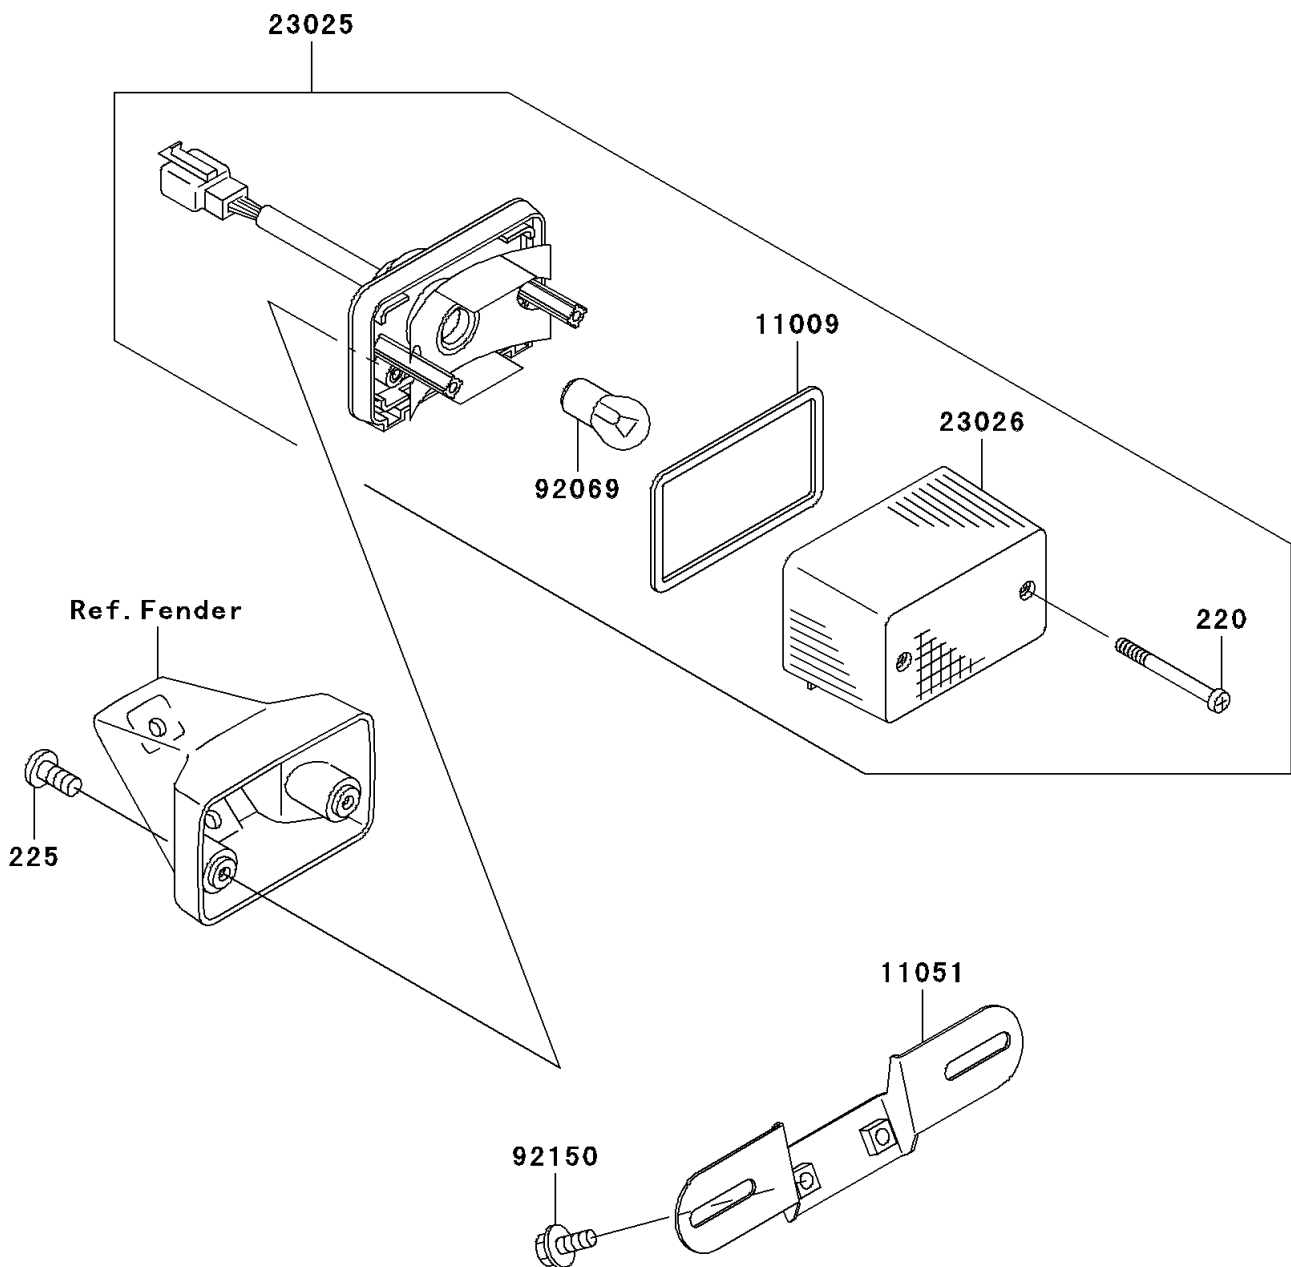

2004 Super Sherpa (Canada Only)

PARTS DIAGRAM

Taillight(s)

F2720

2004 Super Sherpa (Canada Only)

PARTS LIST

Taillight(s)

ITEM NAME

PART NUMBER

QUANTITY
