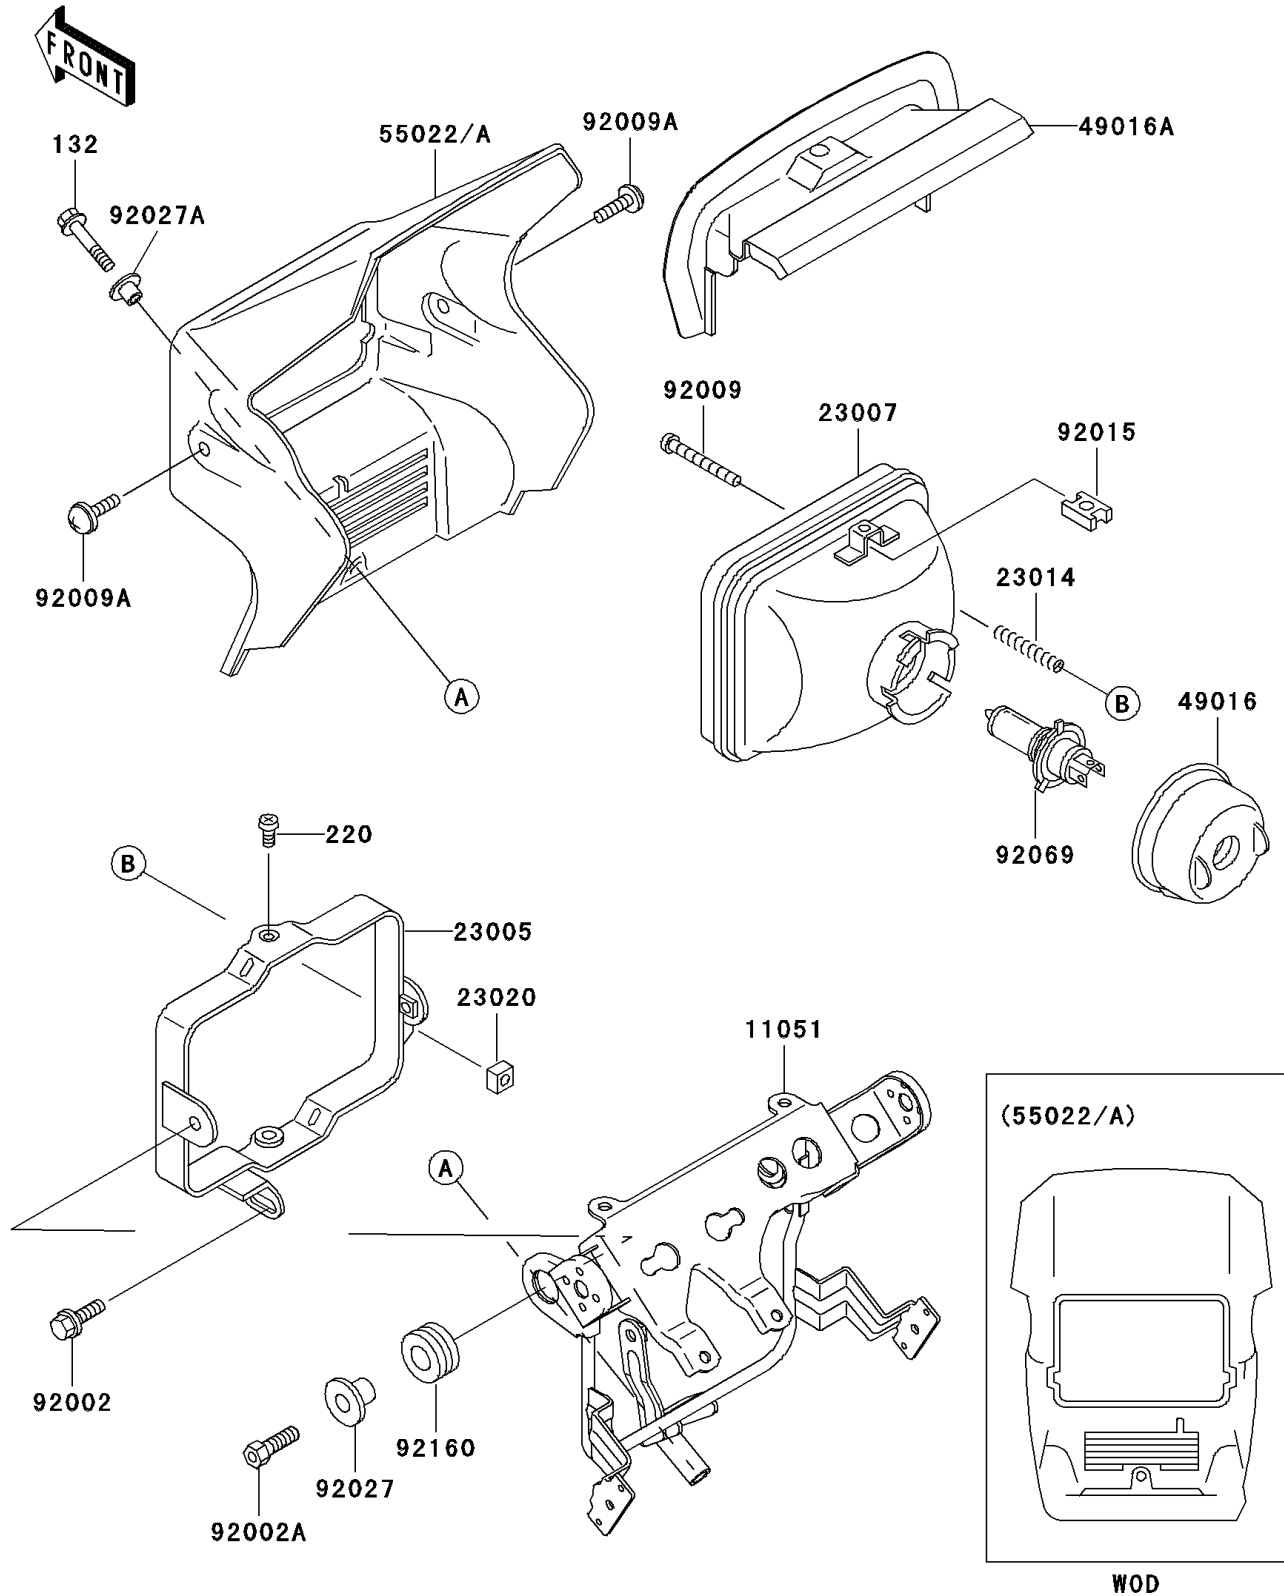

# 2001 Super Sherpa

## PARTS DIAGRAM

### Headlight(s)

**Kawasaki**

Let the Good Times Roll®

F2710

## PARTS LIST

Headlight(s)

**ITEM NAME**

**PART NUMBER**

**QUANTITY**

---