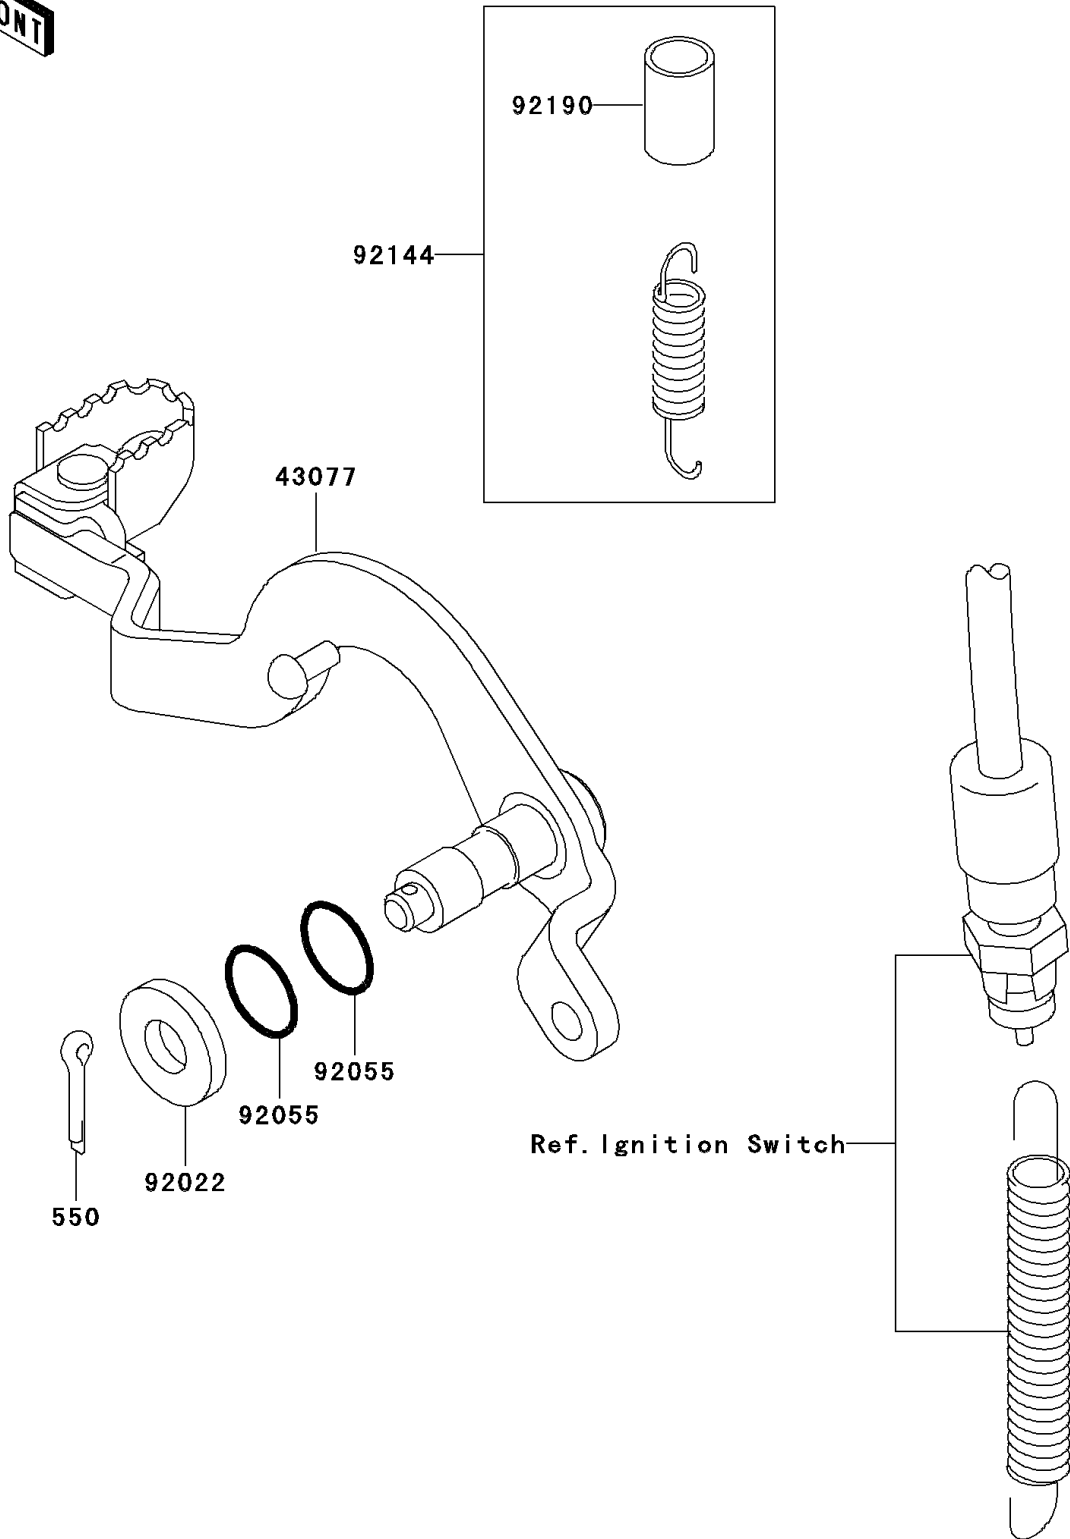

2002 Super Sherpa

PARTS DIAGRAM

Brake Pedal

F2260

2002 Super Sherpa

PARTS LIST

Brake Pedal

ITEM NAME

PART NUMBER

QUANTITY
