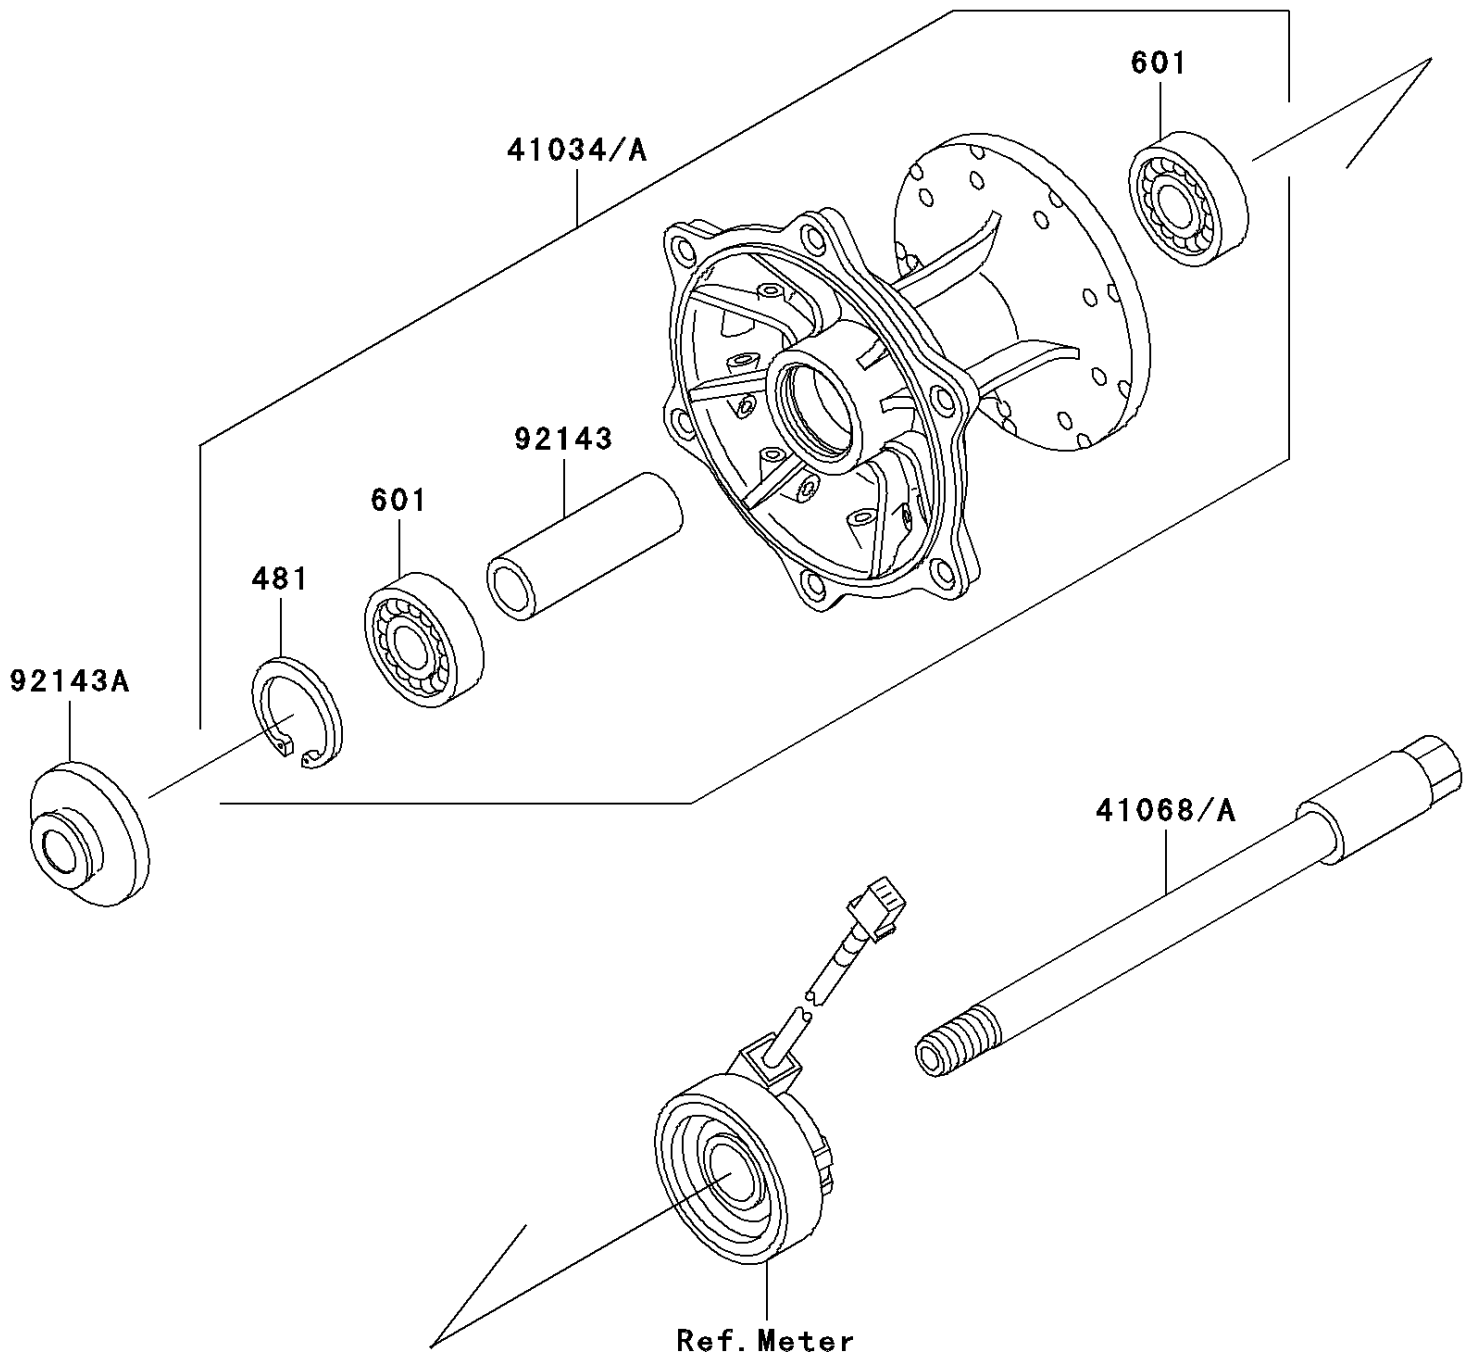

2002 Super Sherpa

PARTS DIAGRAM

Front Hub

F2230

2002 Super Sherpa

PARTS LIST

Front Hub

ITEM NAME

PART NUMBER

QUANTITY
