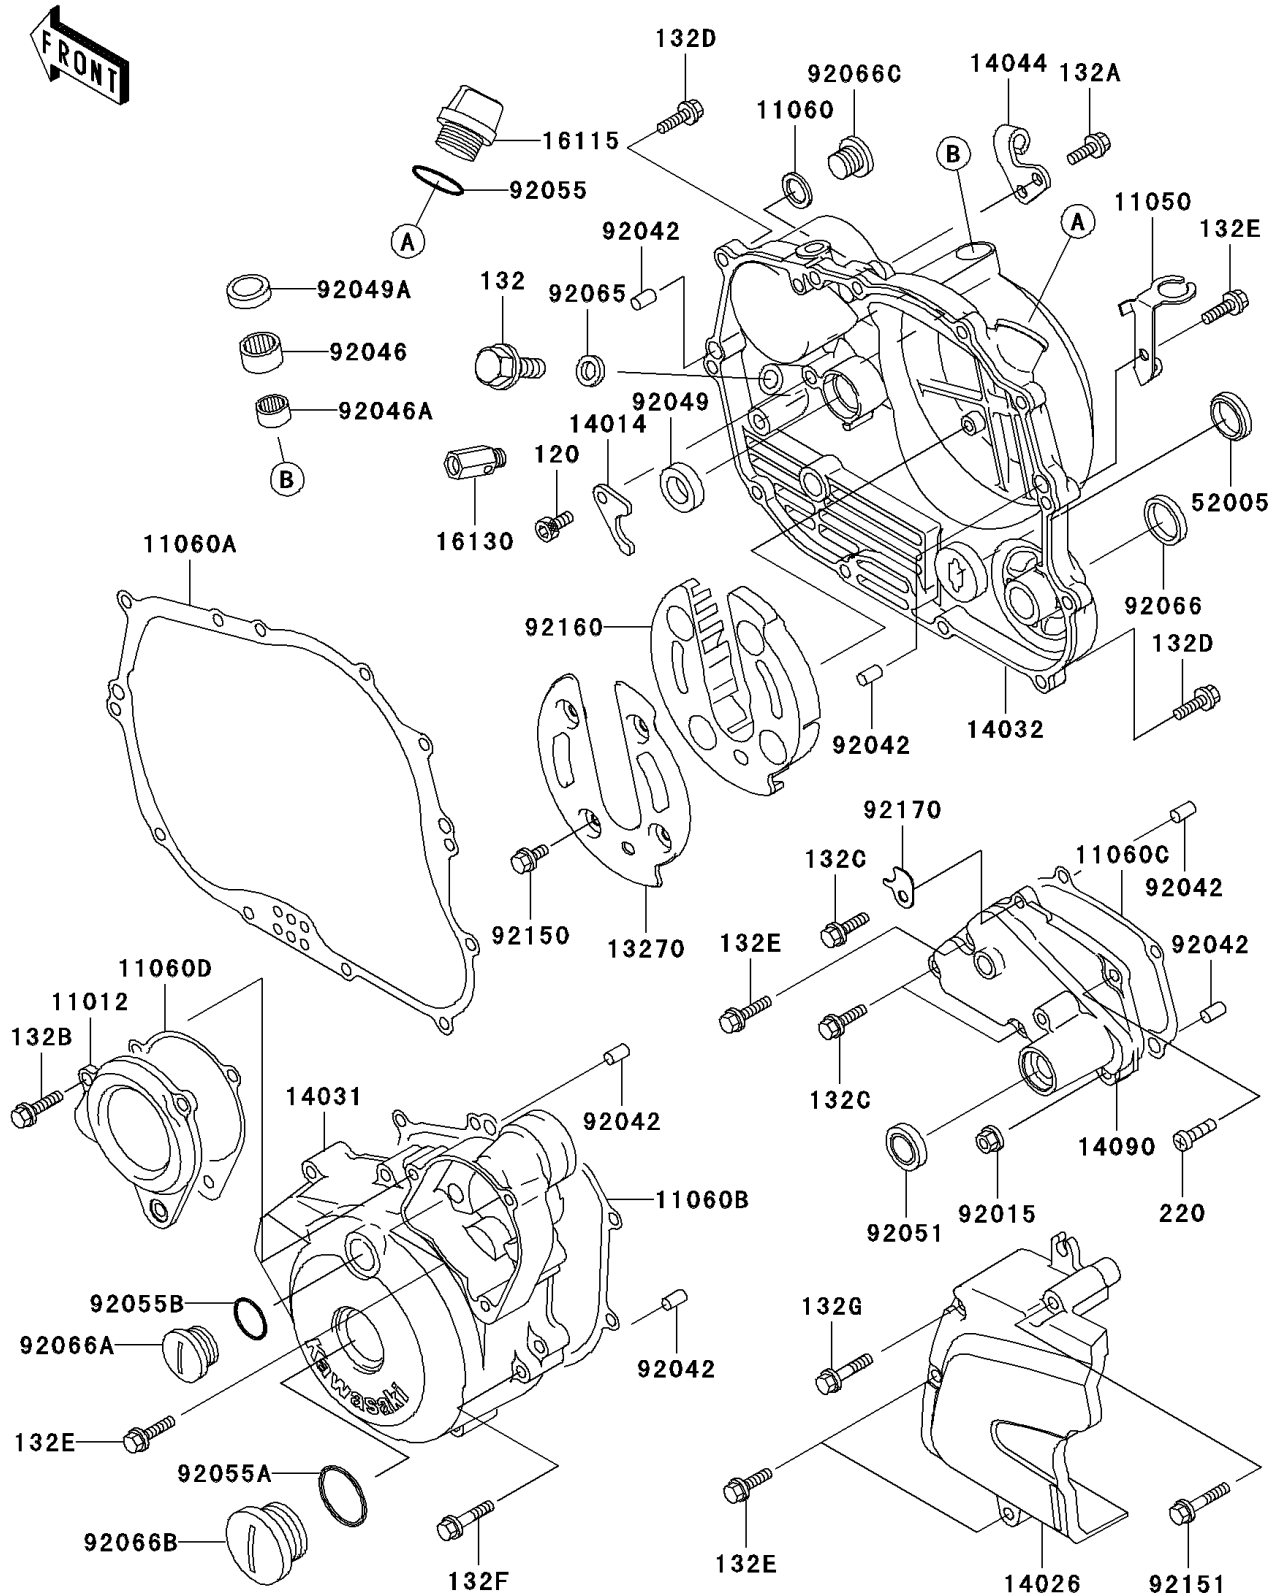

2001 Super Sherpa

PARTS DIAGRAM

Engine Cover(s)

Kawasaki

Let the Good Times Roll®

E1431

2001 Super Sherpa

PARTS LIST

Engine Cover(s)

ITEM NAME

PART NUMBER

QUANTITY
