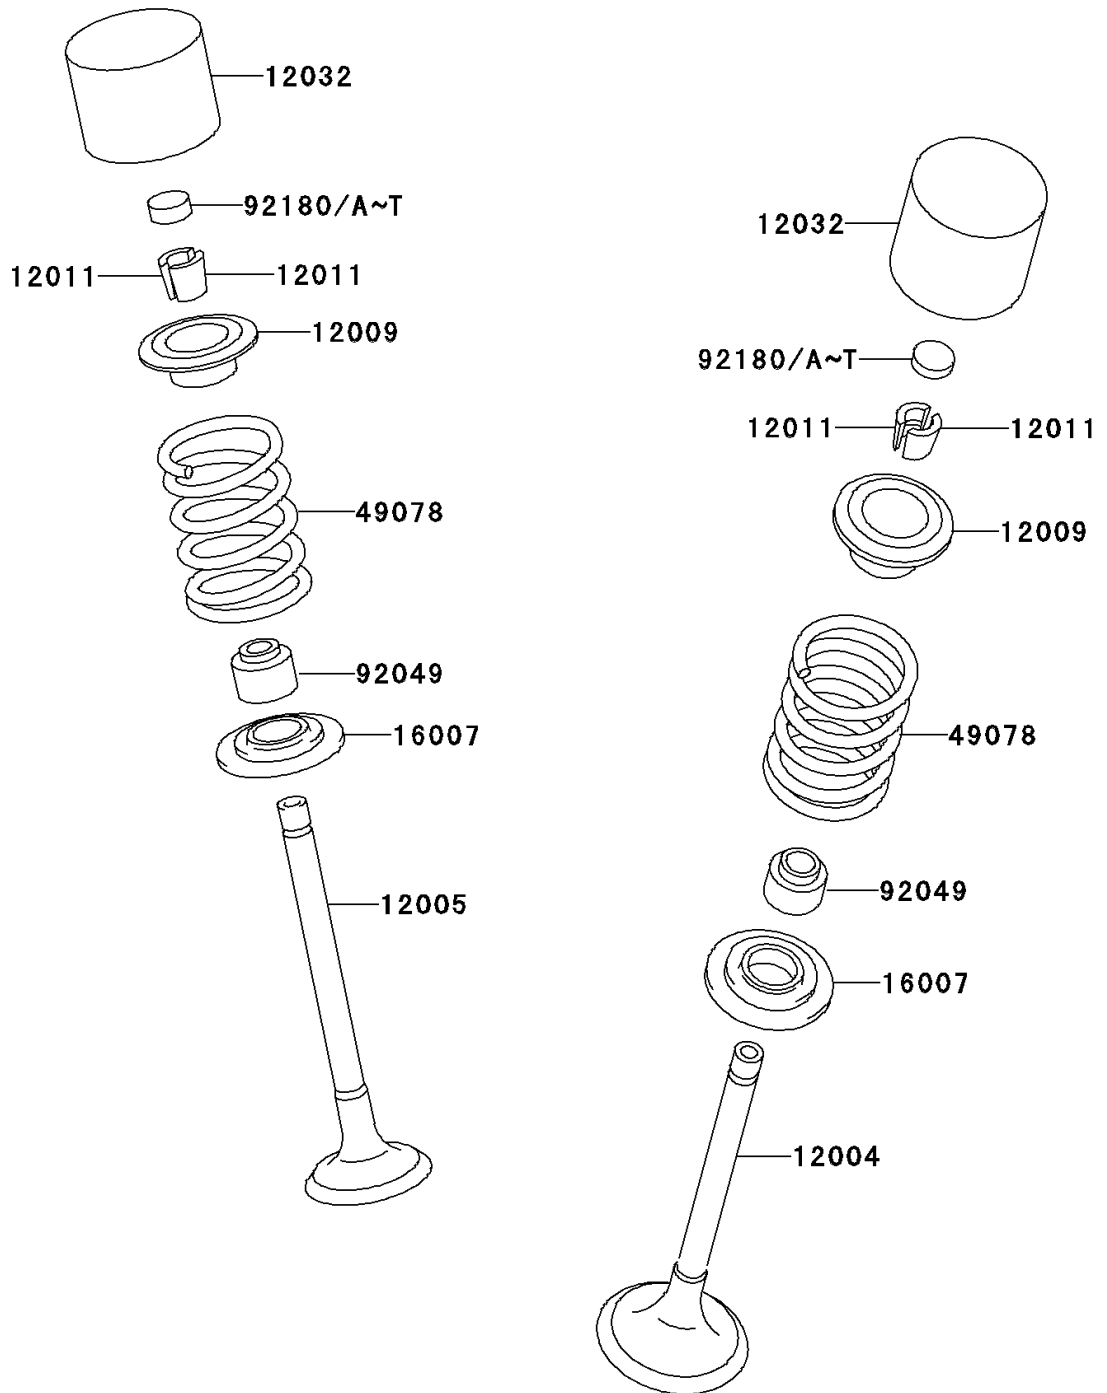

2002 Super Sherpa

PARTS DIAGRAM

Valve(s)

E1210

2002 Super Sherpa

PARTS LIST

Valve(s)

ITEM NAME

PART NUMBER

QUANTITY
