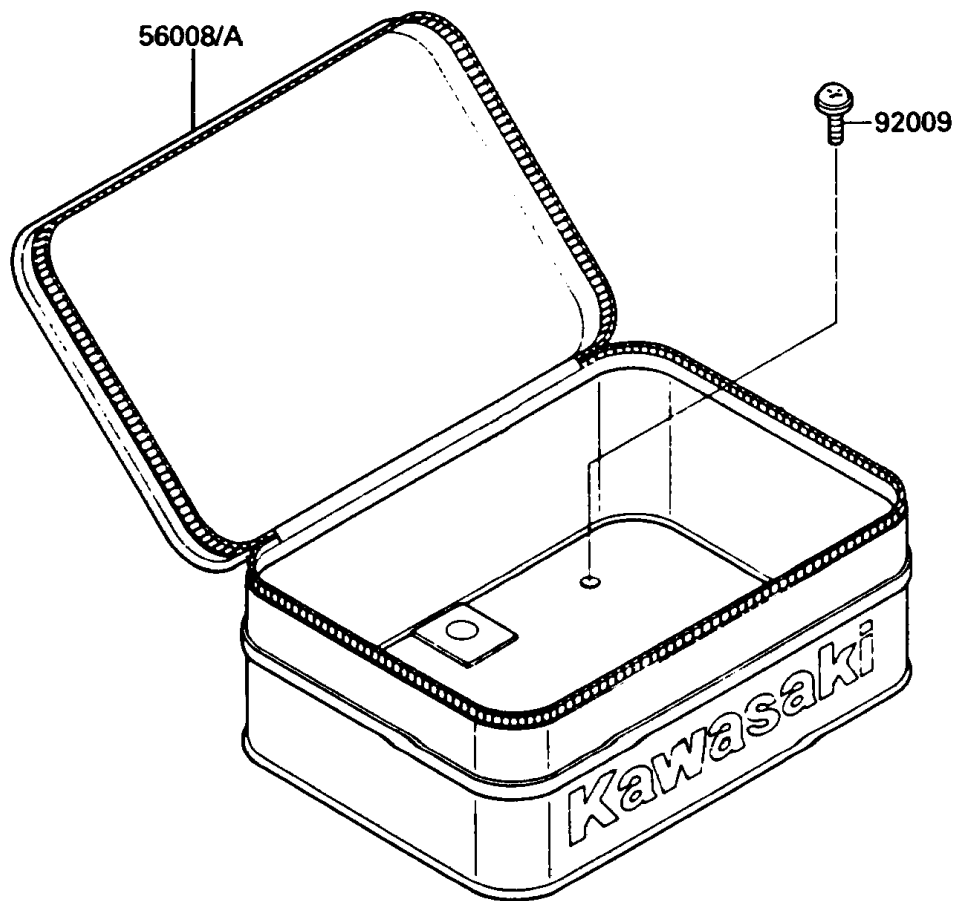

1992 KLR250

PARTS DIAGRAM

Accessory

Kawasaki

Let the Good Times Roll®

F2910

1992 KLR250

PARTS LIST

Accessory

ITEM NAME

PART NUMBER

QUANTITY
