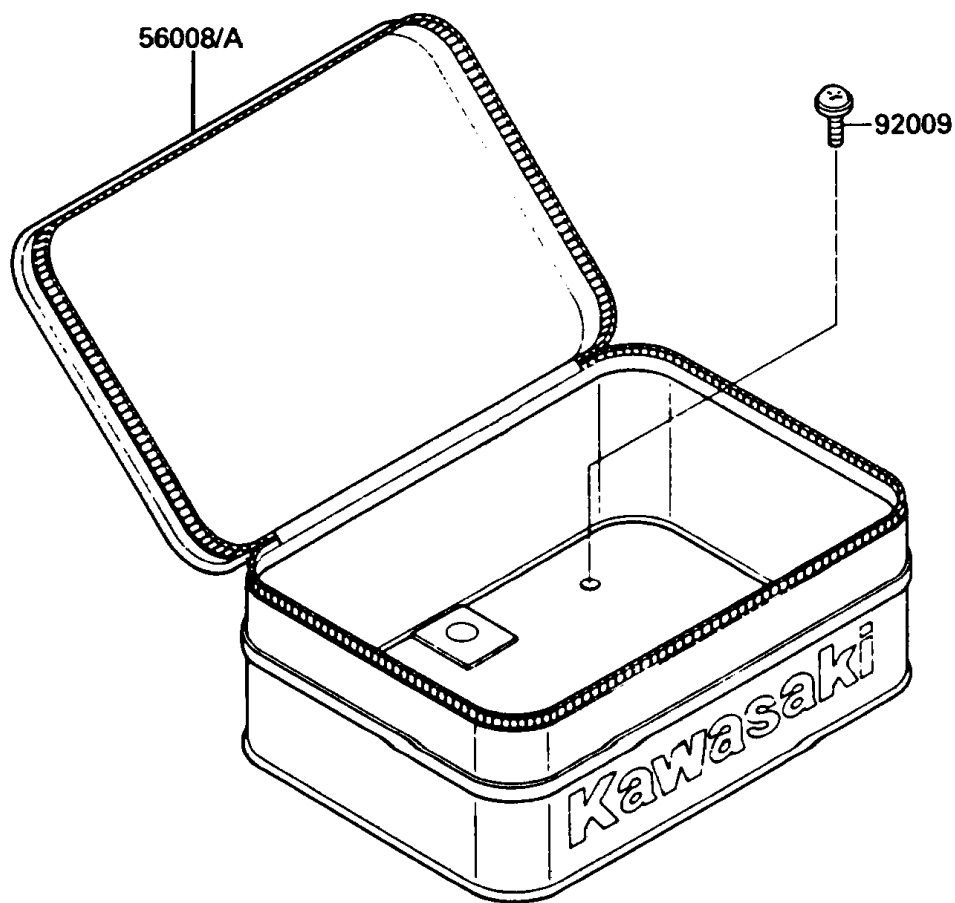

1991 KLR250

PARTS DIAGRAM

Accessory

Kawasaki

Let the Good Times Roll®

F2910

1991 KLR250

PARTS LIST

Accessory

ITEM NAME

PART NUMBER

QUANTITY
