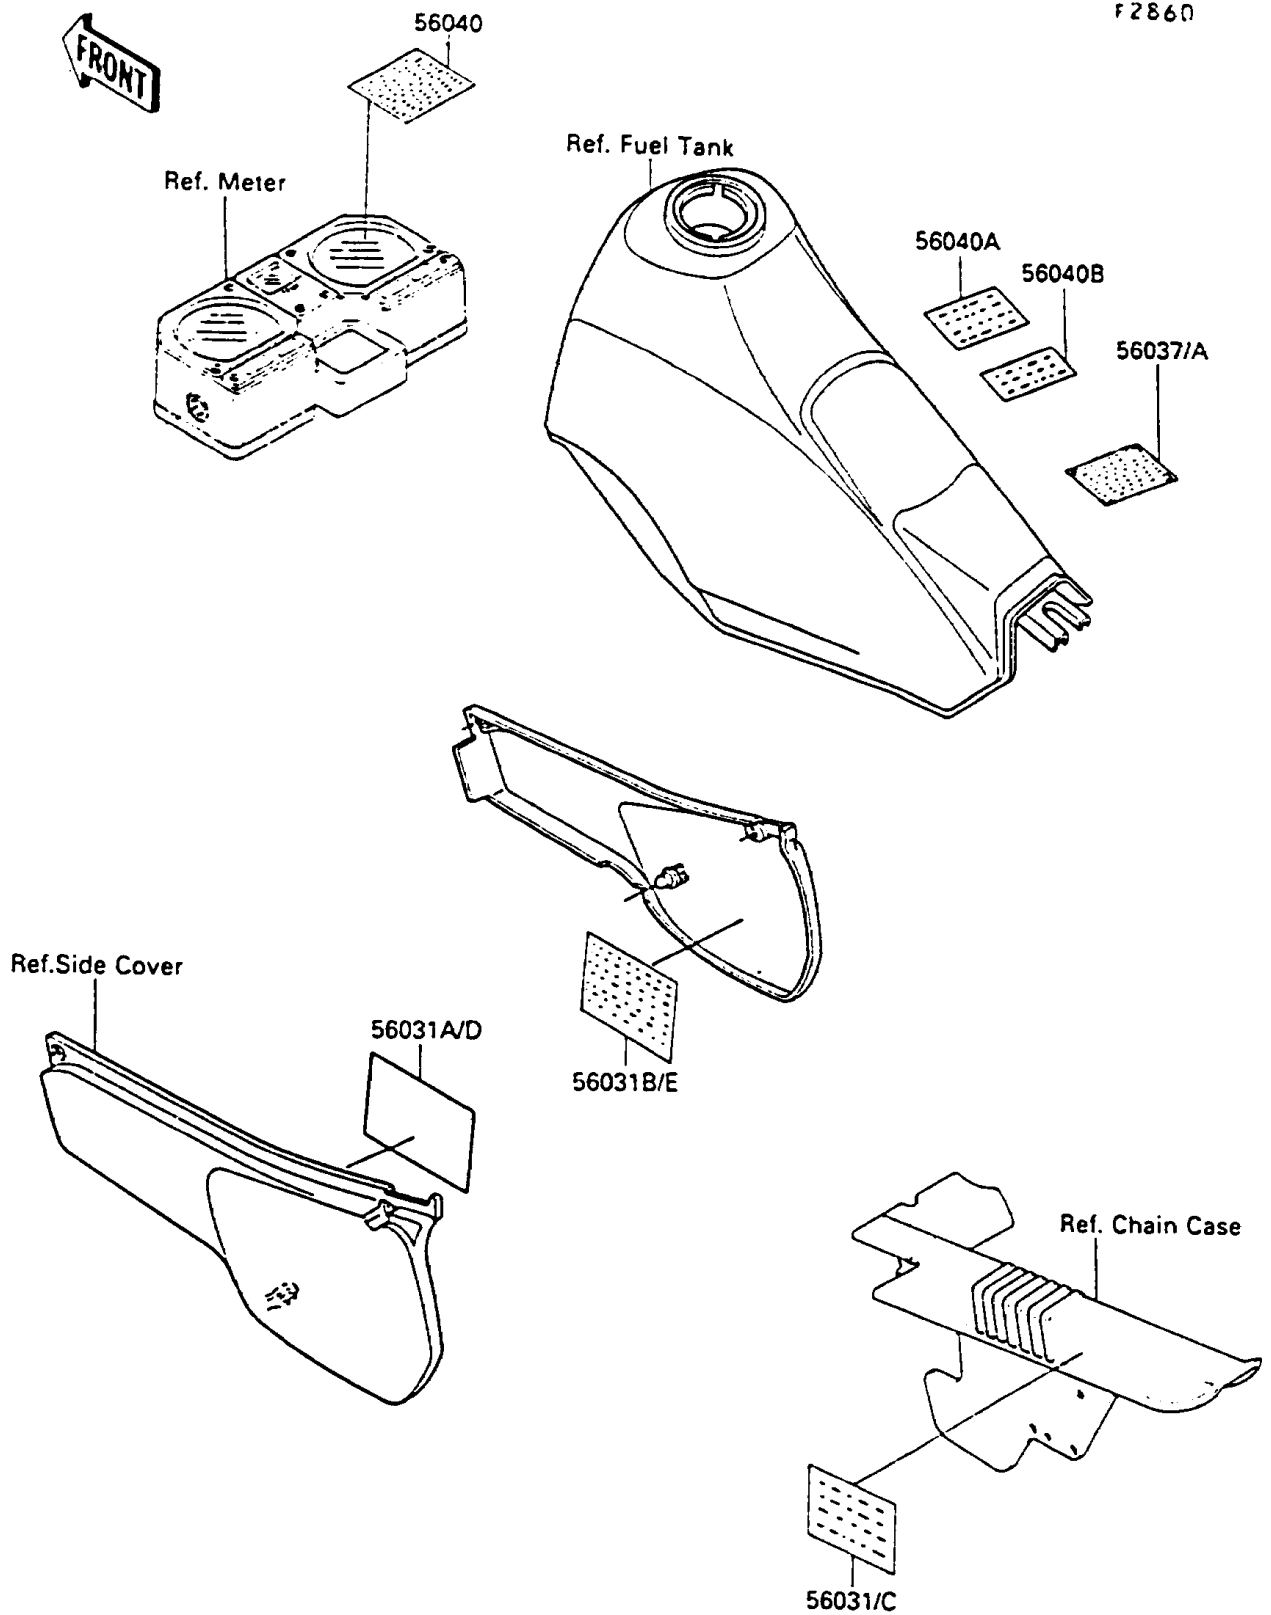

1992 KLR250

PARTS DIAGRAM

Label

1992 KLR250

PARTS LIST

Label

ITEM NAME	PART NUMBER	QUANTITY
LABEL-MANUAL,CHAIN (Ref # 56031)	56031-1369	1
LABEL-MANUAL,BATTERY VENT (Ref # 56031A)	56031-1371	1
LABEL-MANUAL,OIL&OIL FILTER (Ref # 56031B)	56031-1374	1
LABEL-MANUAL,CHAIN (Ref # 56031C)	56031-1375	1
LABEL-MANUAL,BATTERY VENT (Ref # 56031D)	56031-1376	1
LABEL-MANUAL,OIL&OIL FILTER (Ref # 56031E)	56031-1470	1
LABEL-SPECIFICATION,TIRE&LOAD (Ref # 56037)	56037-1295	1
LABEL-SPECIFICATION,TIRE&LOAD (Ref # 56037A)	56037-1489	1
LABEL-WARNING,BREAK IN CAUTION (Ref # 56040)	56040-1007	1
LABEL-WARNING,BREAK IN CAUTION (Ref # 56040A)	56040-1008	1
LABEL-WARNING,EVAPO (Ref # 56040B)	56040-1121	1