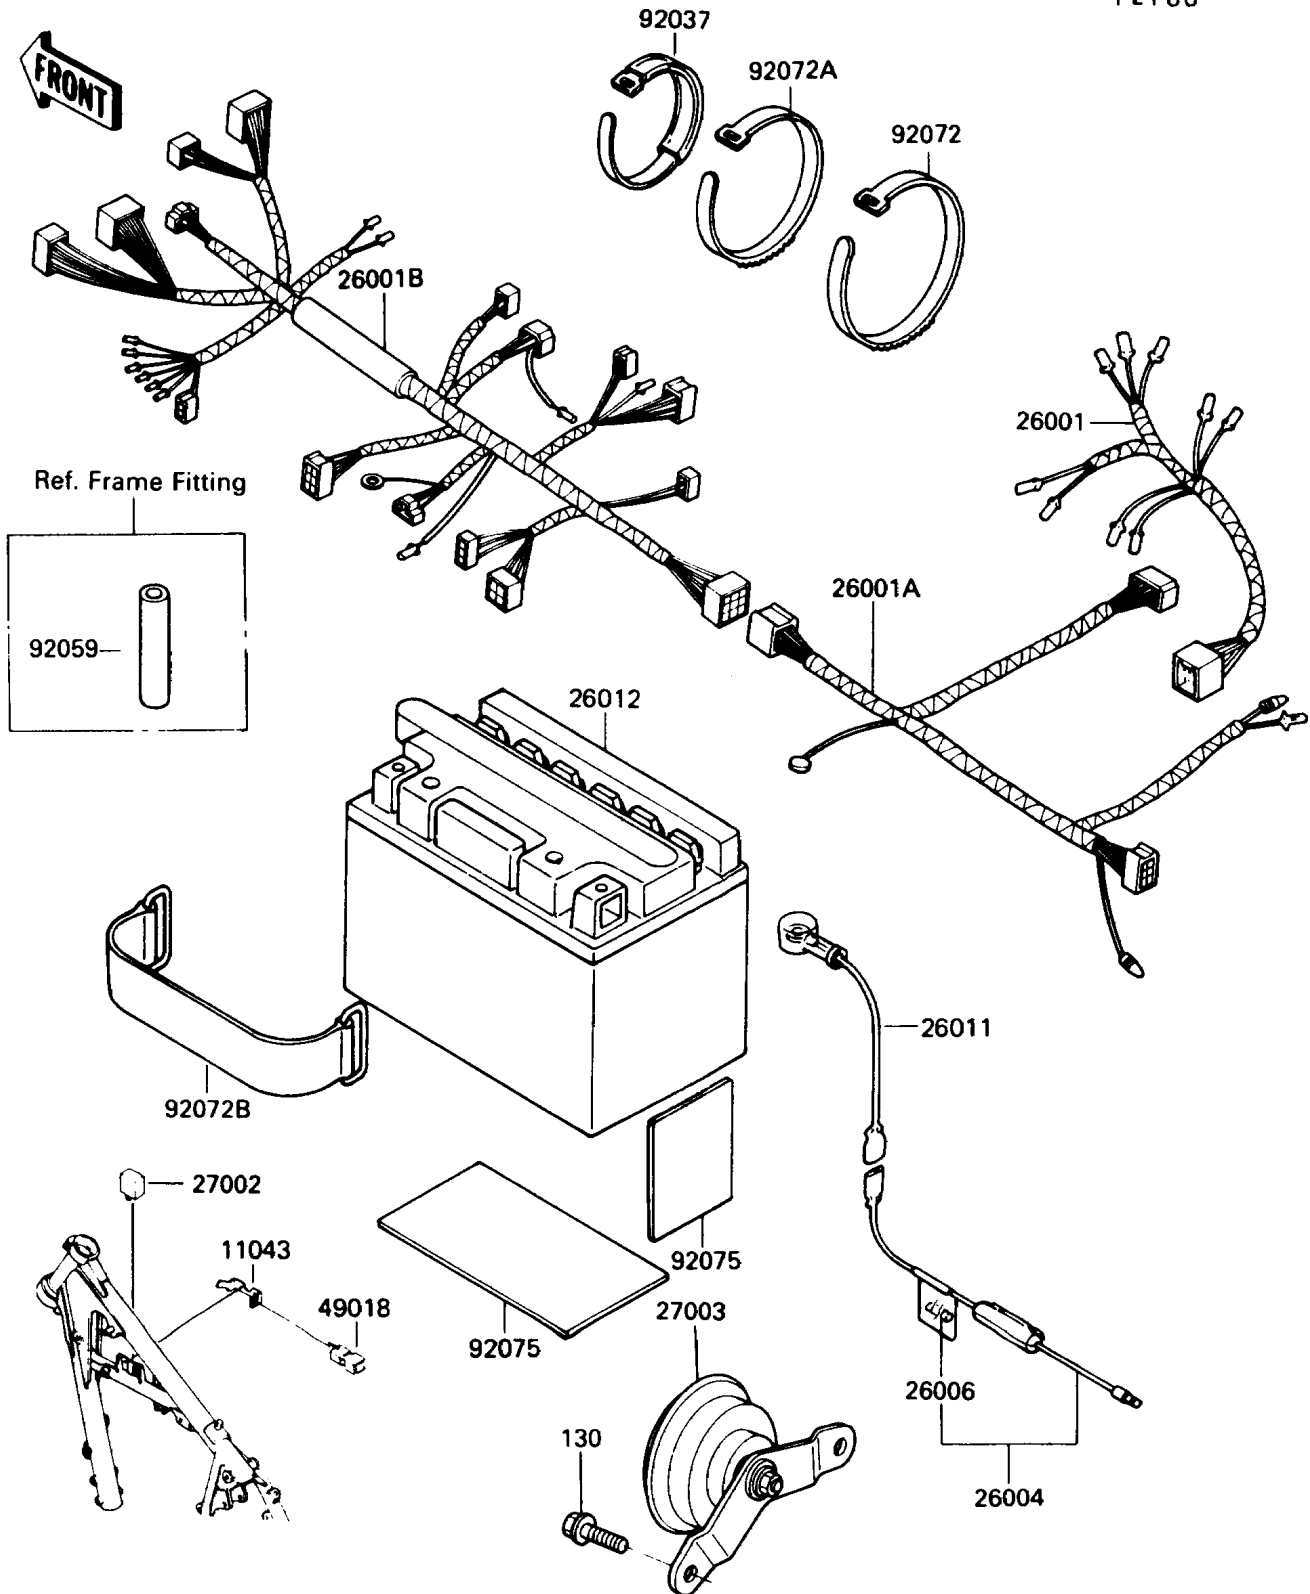

1992 KLR250

PARTS DIAGRAM

Electrical Equipment

F2760

1992 KLR250

PARTS LIST

Electrical Equipment

Kawasaki

Let the Good Times Roll®

ITEM NAME

PART NUMBER

QUANTITY
