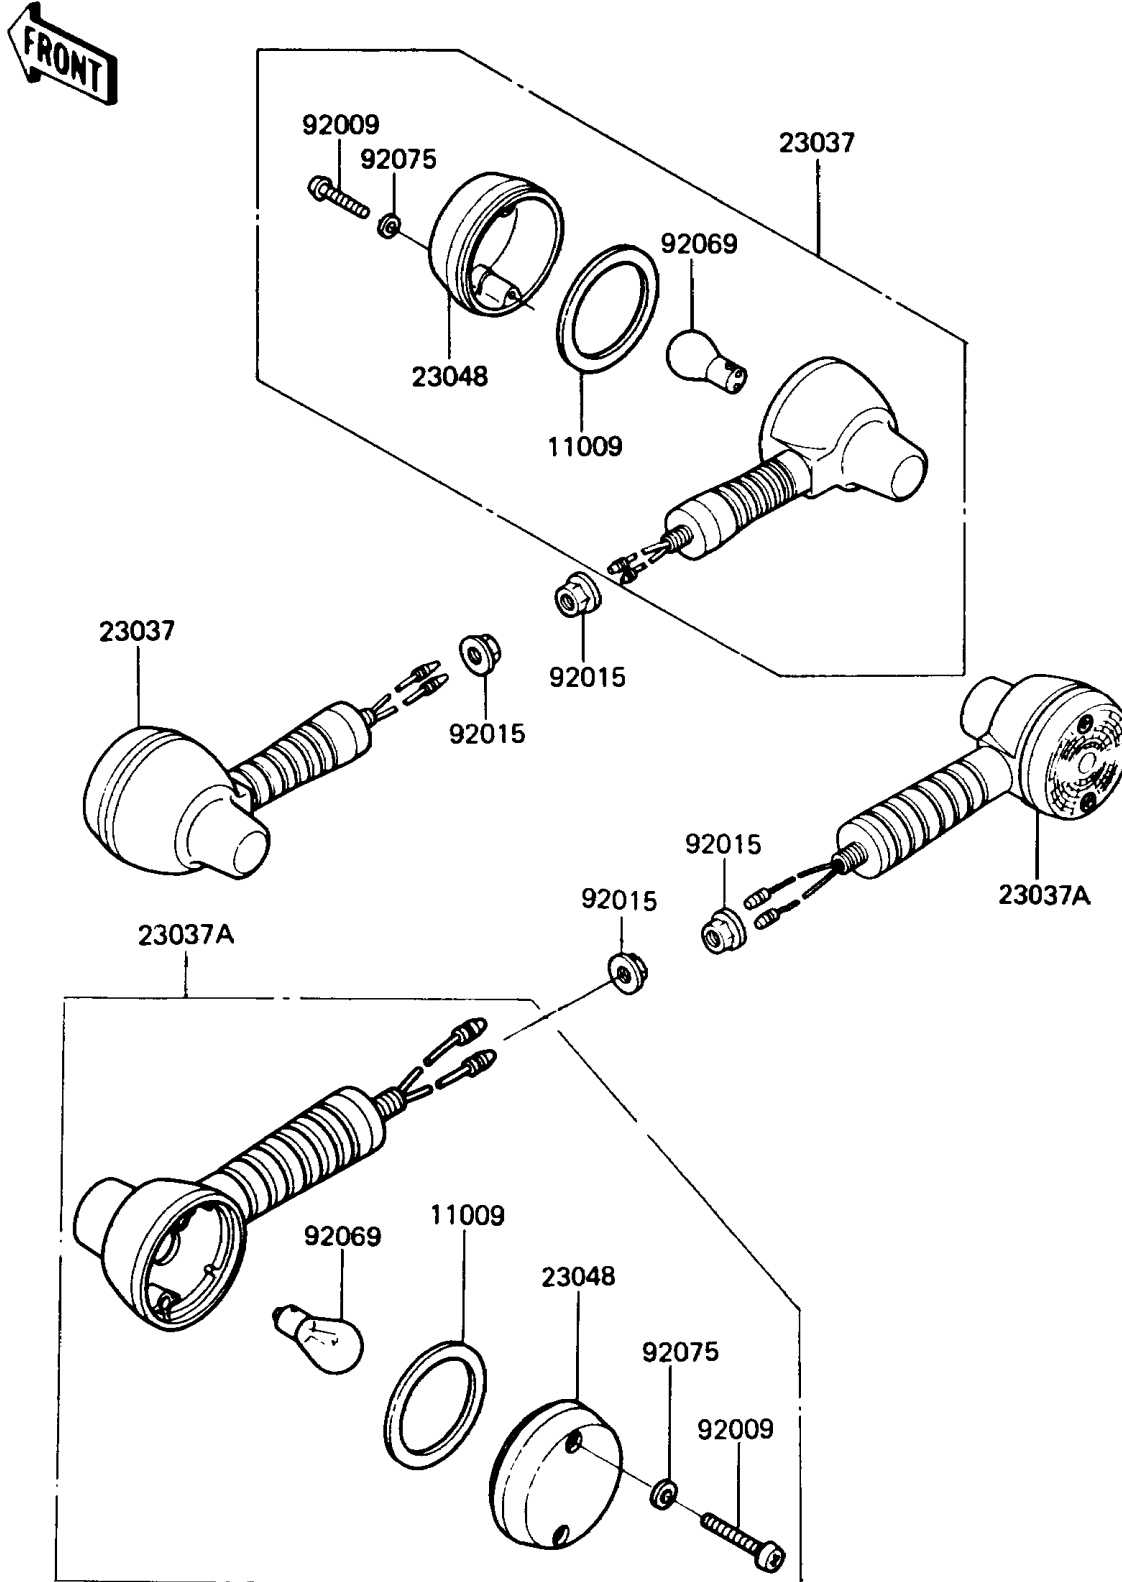

1992 KLR250

PARTS DIAGRAM

Turn Signal

F2730

1992 KLR250

PARTS LIST

Turn Signal

ITEM NAME

PART NUMBER

QUANTITY
