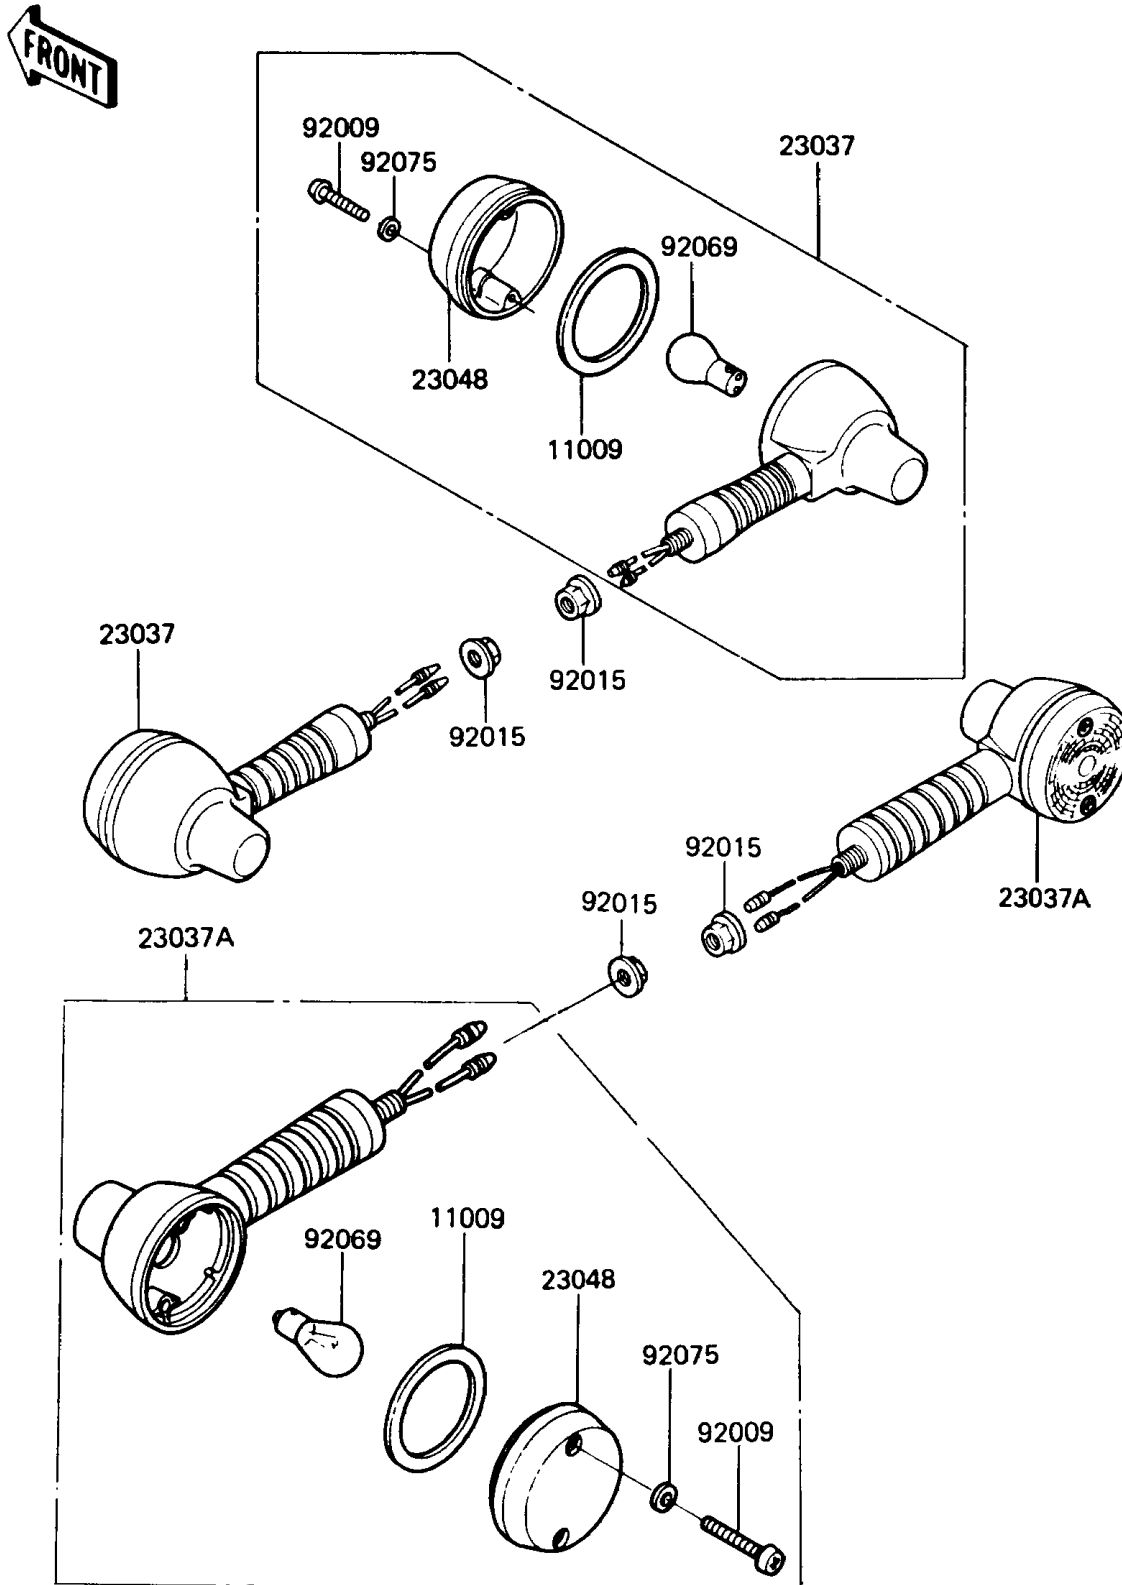

1991 KLR250

PARTS DIAGRAM

Turn Signal

F2730

1991 KLR250

PARTS LIST

Turn Signal

ITEM NAME

PART NUMBER

QUANTITY
