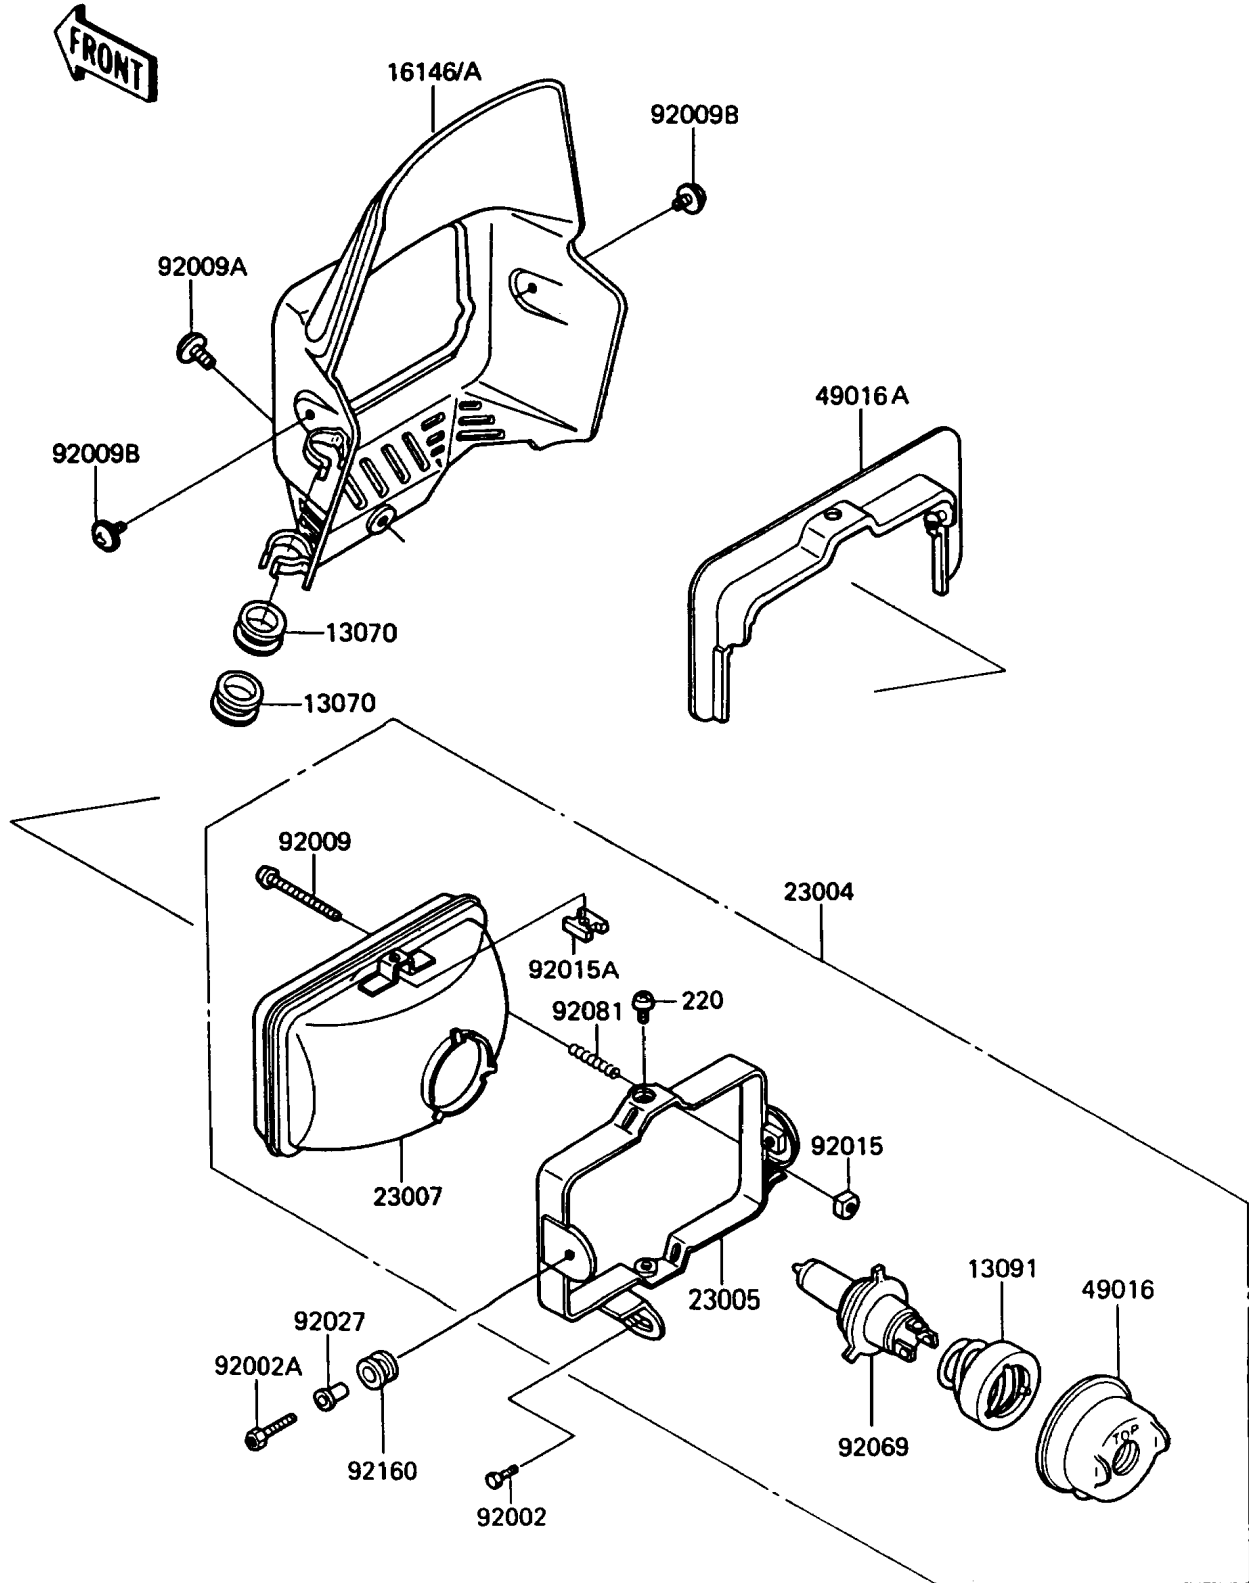

1992 KLR250

PARTS DIAGRAM

Head Lamp

F2710

1992 KLR250

PARTS LIST

Head Lamp

ITEM NAME

PART NUMBER

QUANTITY
