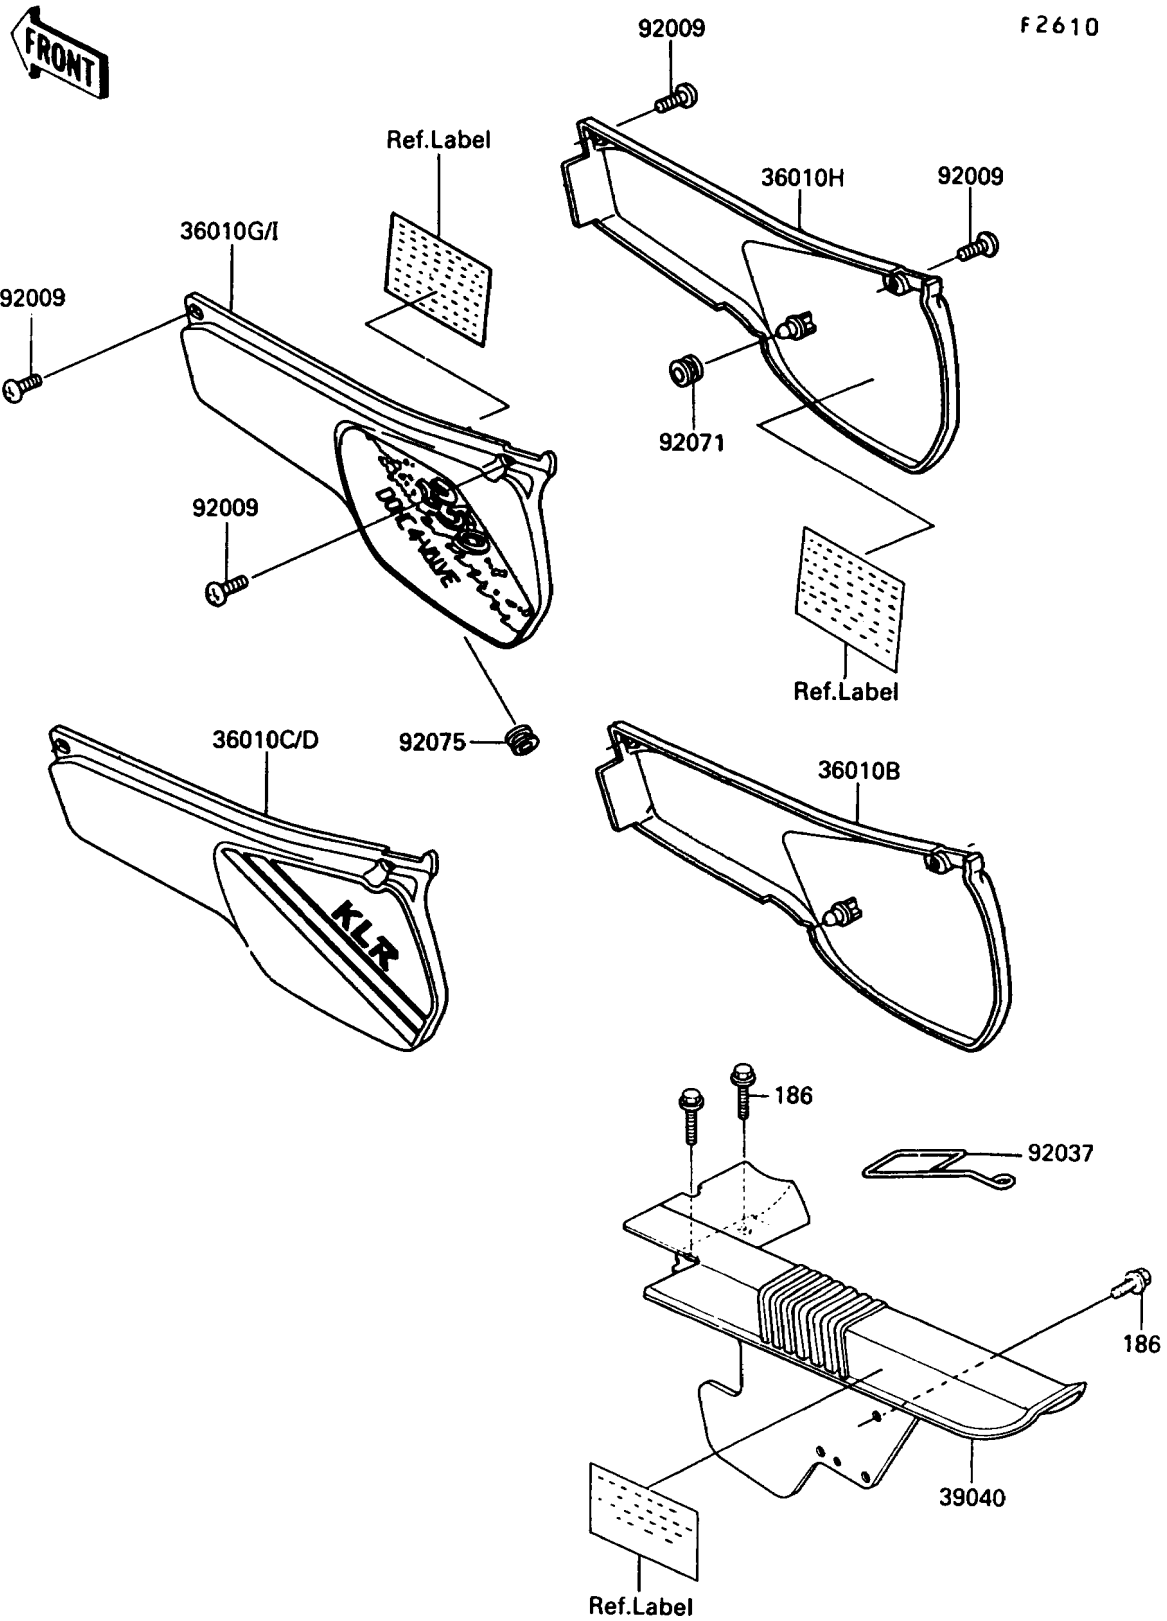

1992 KLR250

PARTS DIAGRAM

Side Cover/Chain Case

1992 KLR250

PARTS LIST

Side Cover/Chain Case

ITEM NAME

PART NUMBER

QUANTITY
