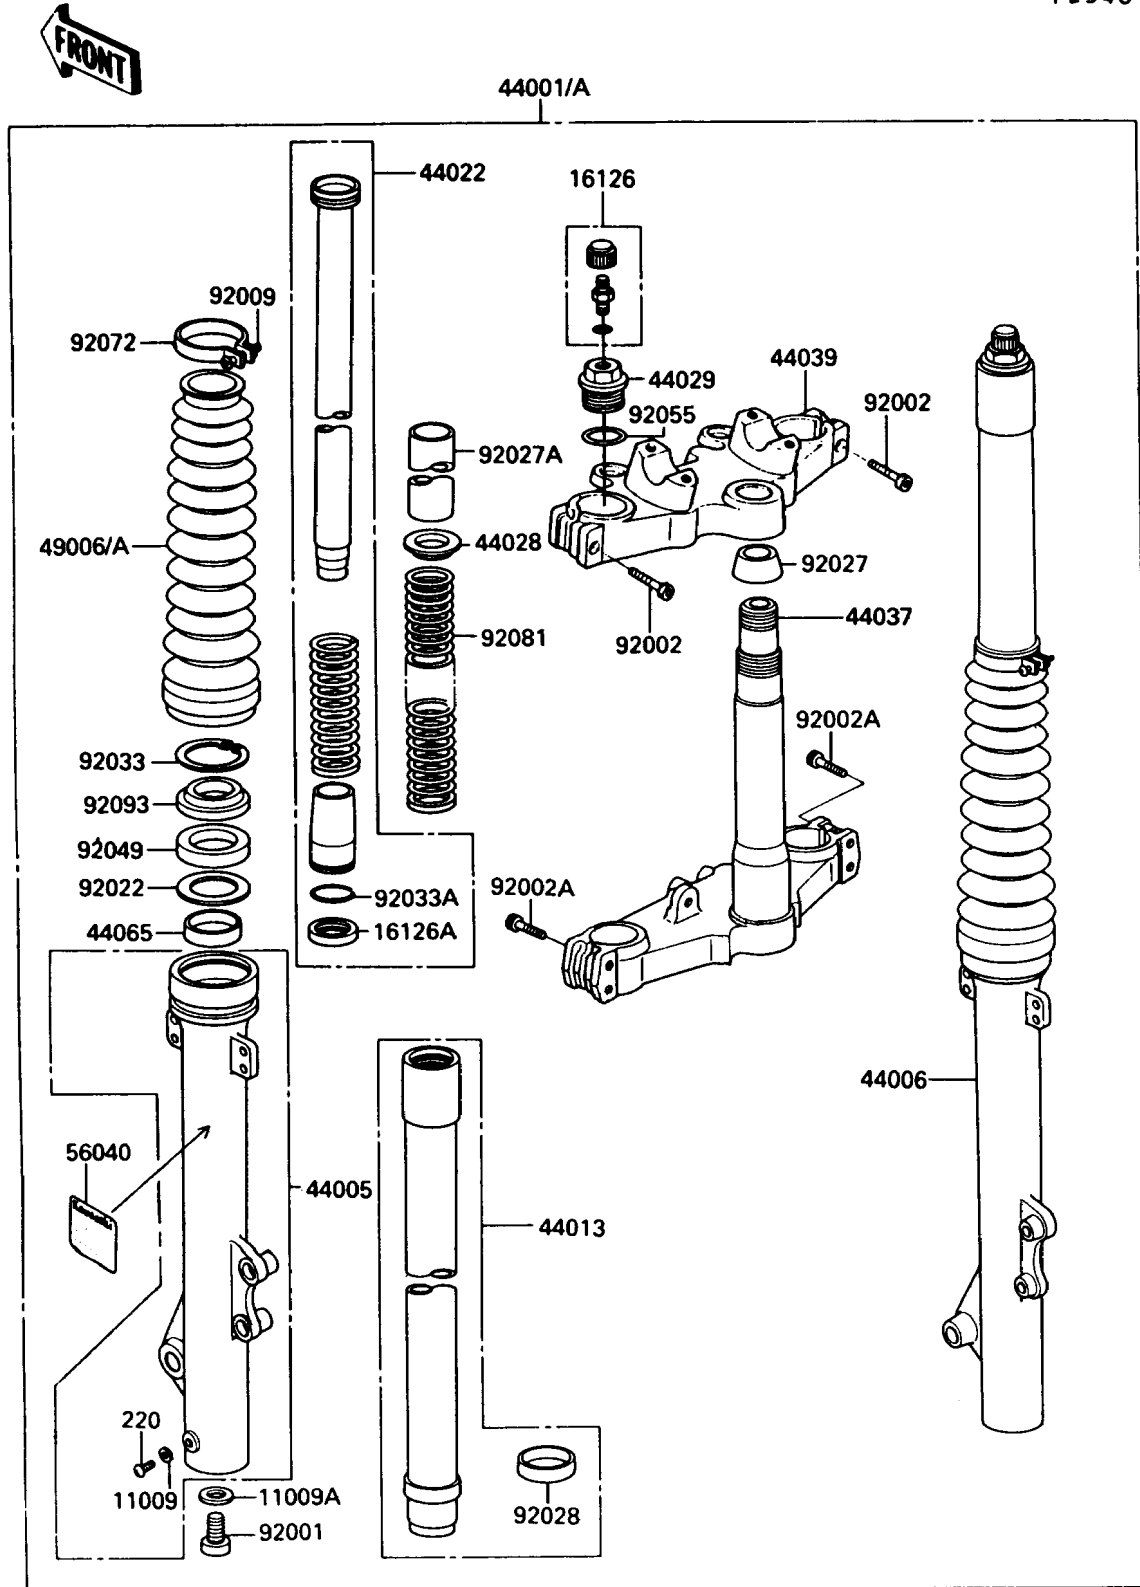

1991 KLR250

PARTS DIAGRAM

Front Fork

F2340

1991 KLR250

PARTS LIST

Front Fork

ITEM NAME

PART NUMBER

QUANTITY
