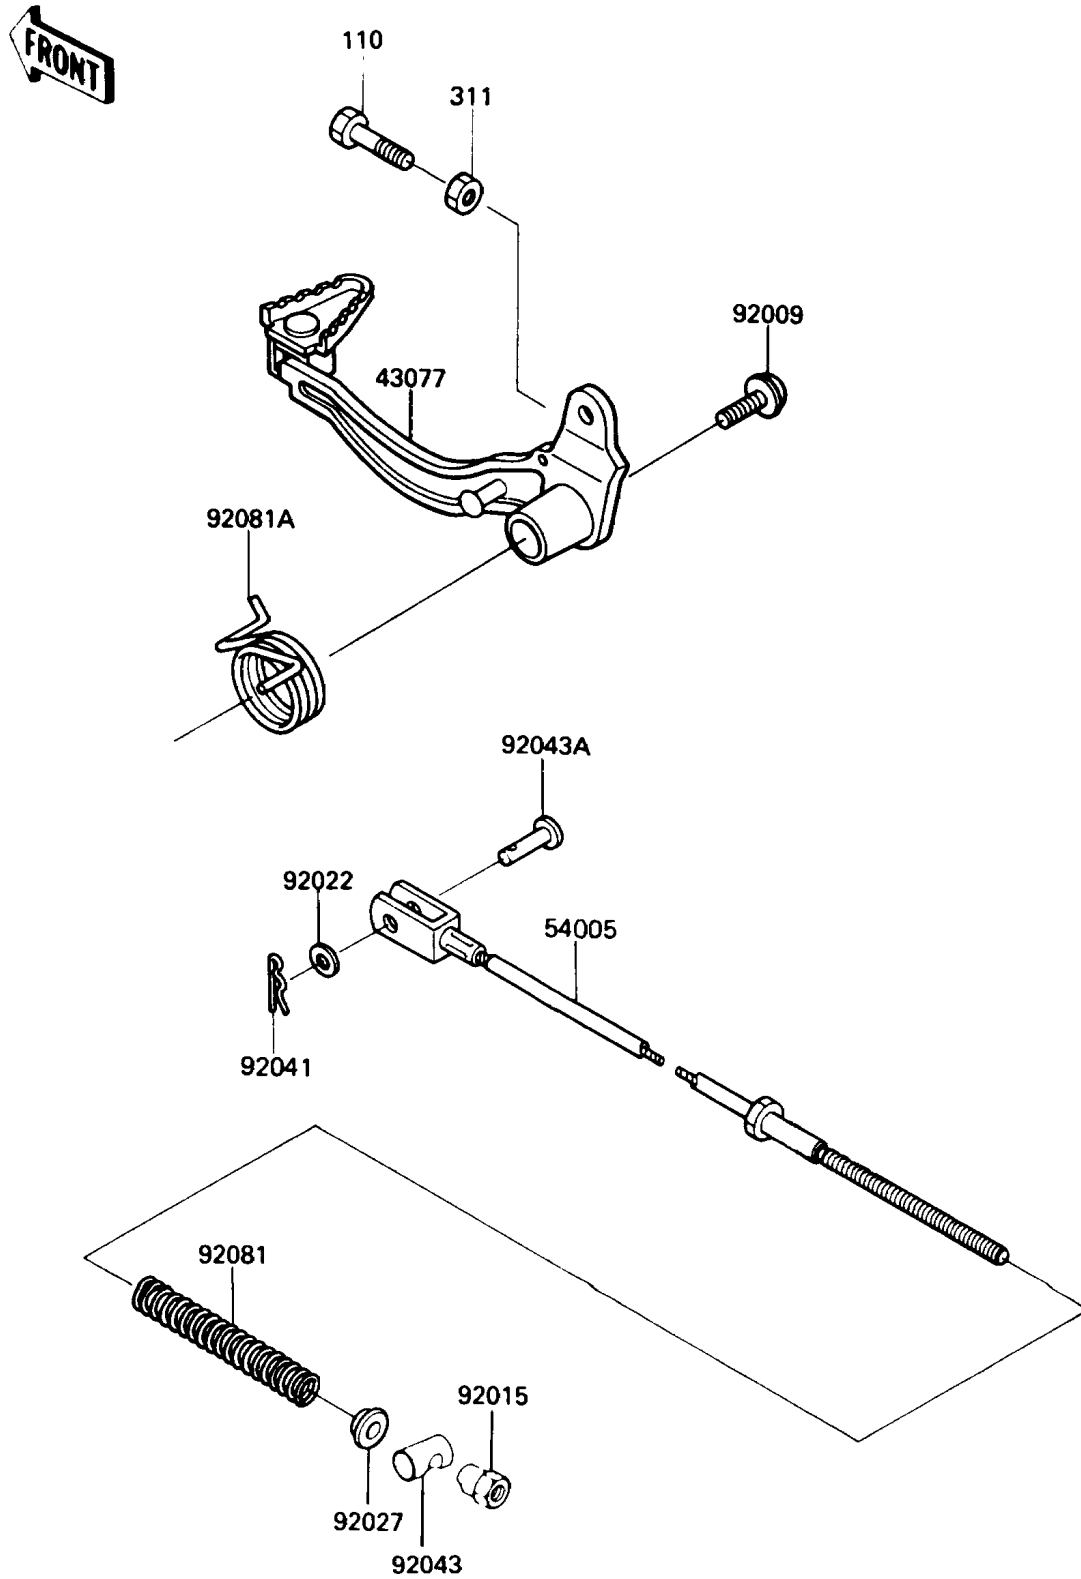

1992 KLR250

PARTS DIAGRAM

Brake Pedal

F2260

1992 KLR250

PARTS LIST

Brake Pedal

ITEM NAME

PART NUMBER

QUANTITY
