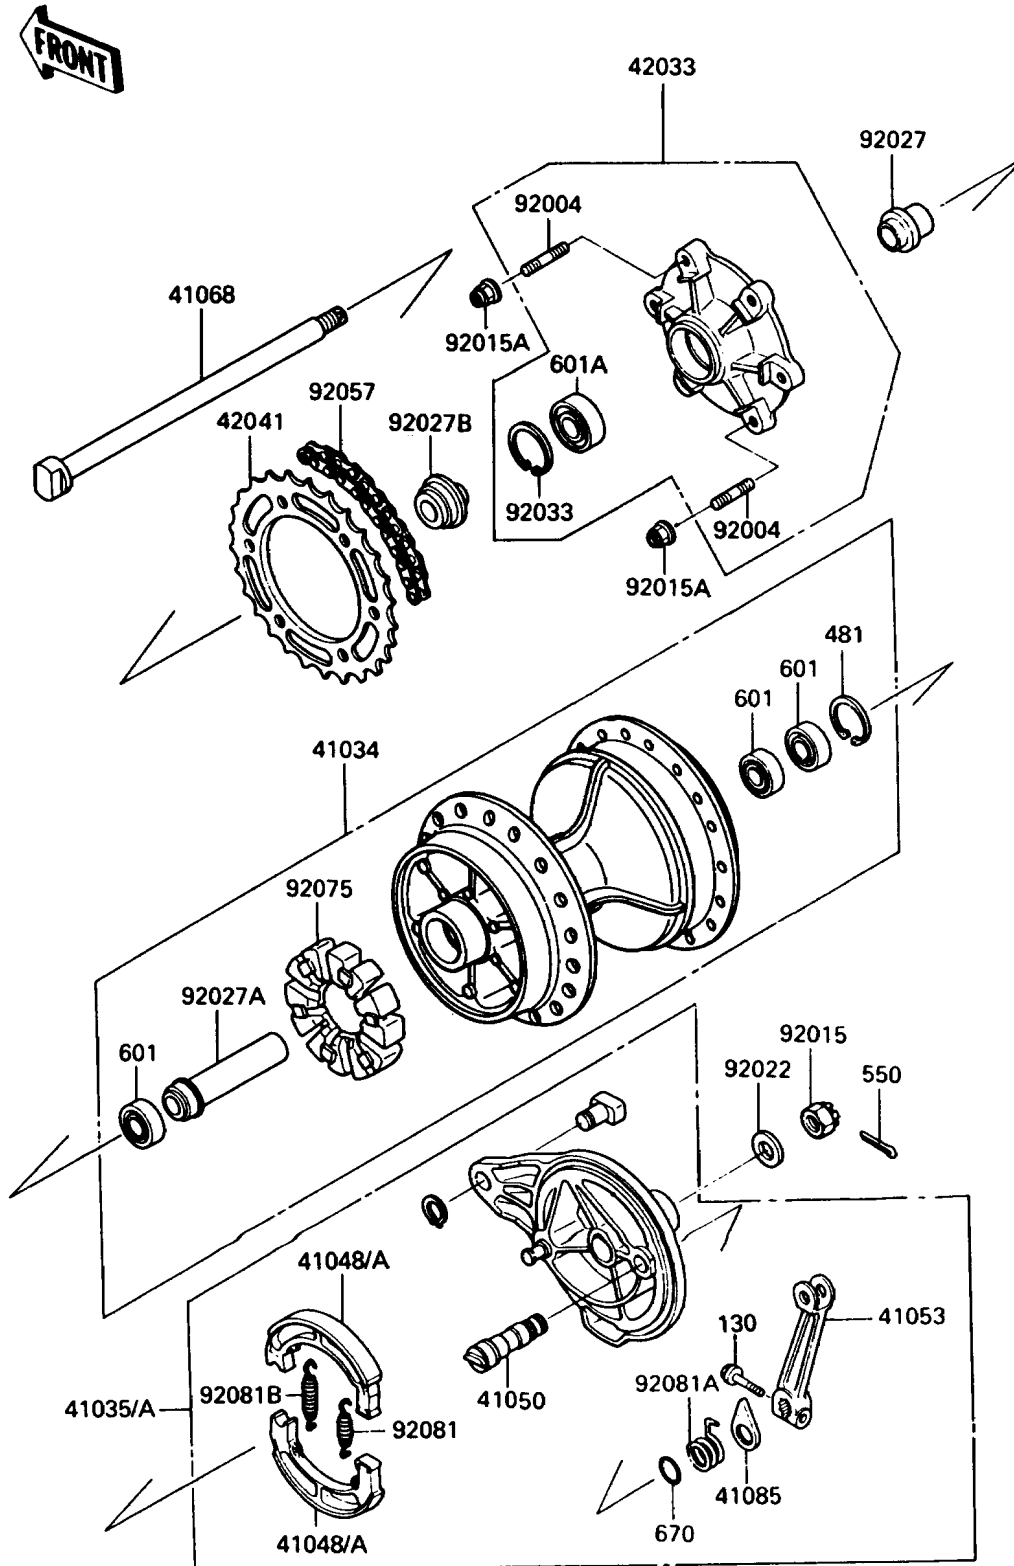

1992 KLR250

PARTS DIAGRAM

Rear Hub

F2240

1992 KLR250

PARTS LIST

Rear Hub

ITEM NAME

PART NUMBER

QUANTITY
