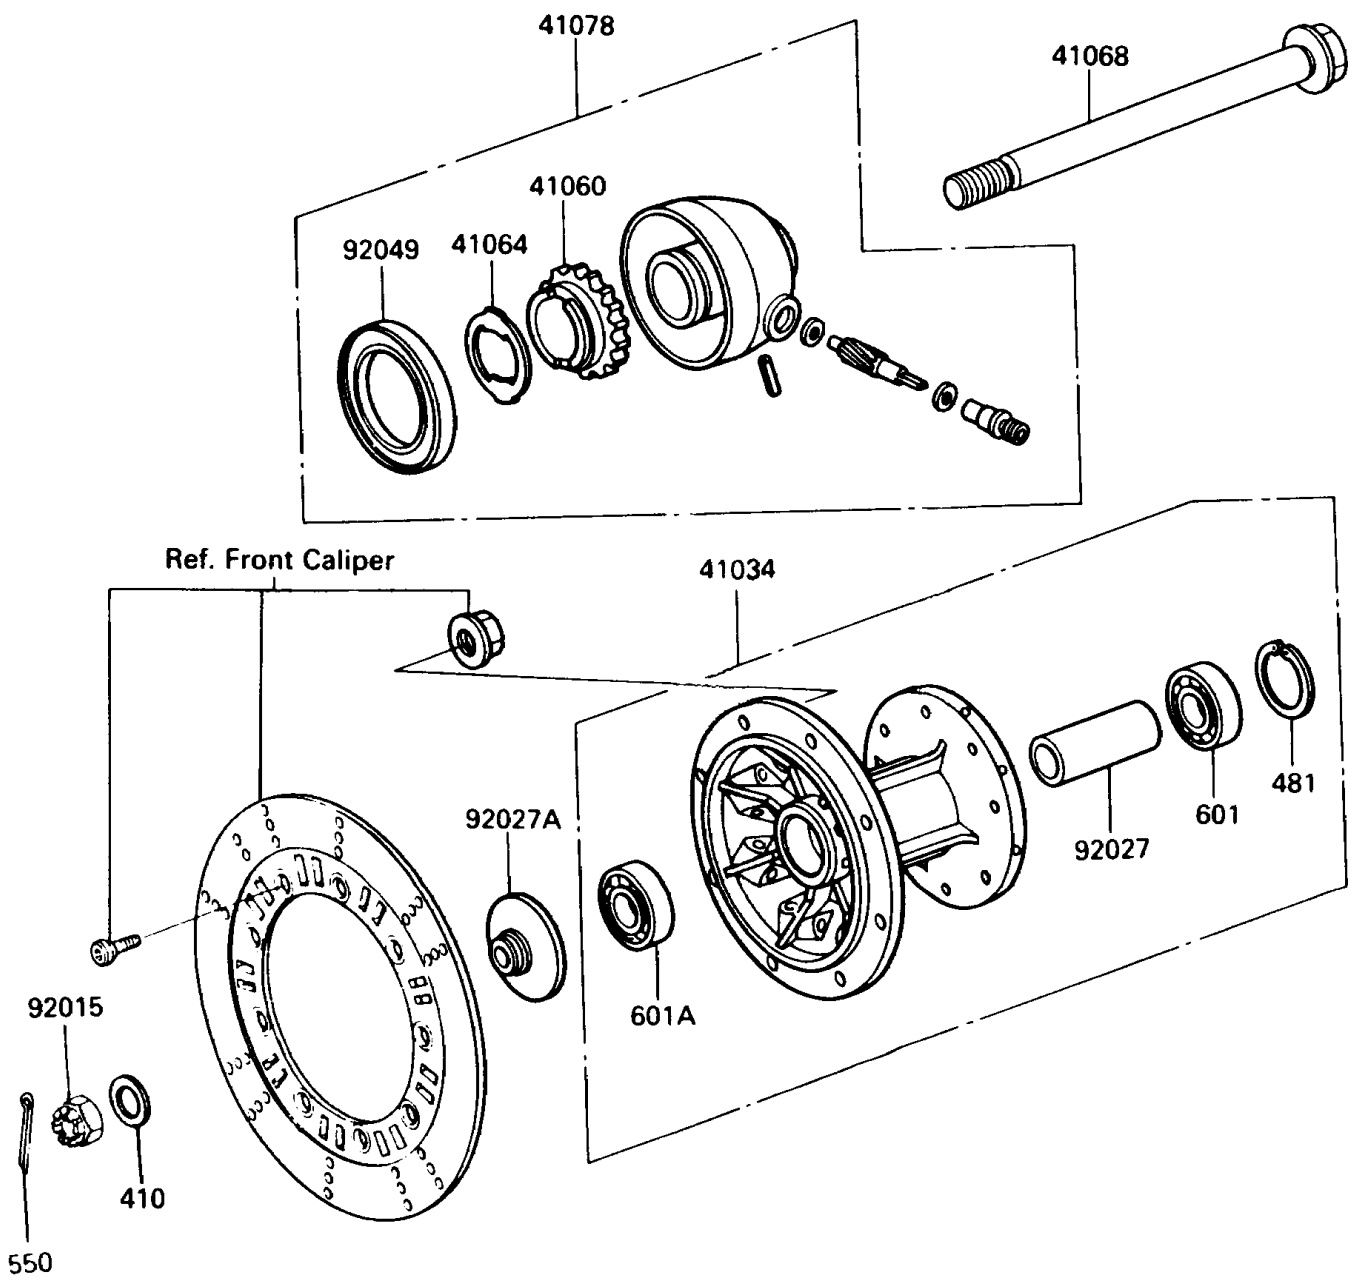

1992 KLR250

PARTS DIAGRAM

Front Hub

F2230

1992 KLR250

PARTS LIST

Front Hub

ITEM NAME

PART NUMBER

QUANTITY
