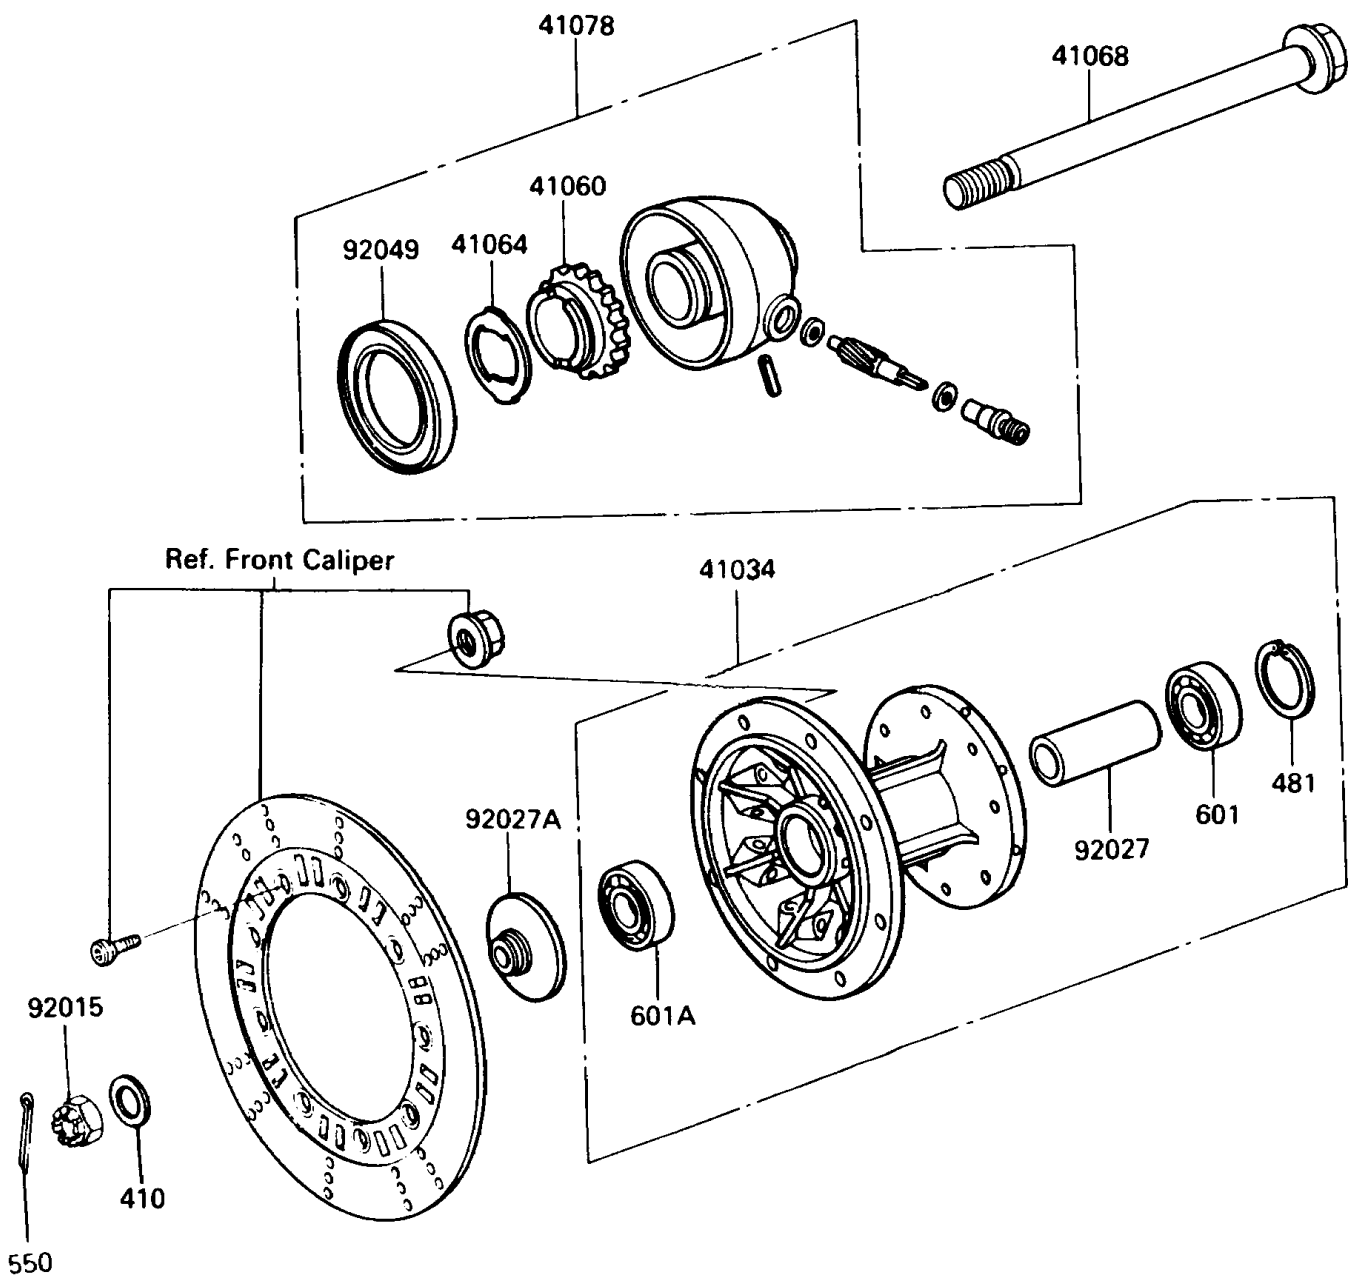

1991 KLR250

PARTS DIAGRAM

Front Hub

F2230

1991 KLR250

PARTS LIST

Front Hub

ITEM NAME

PART NUMBER

QUANTITY
