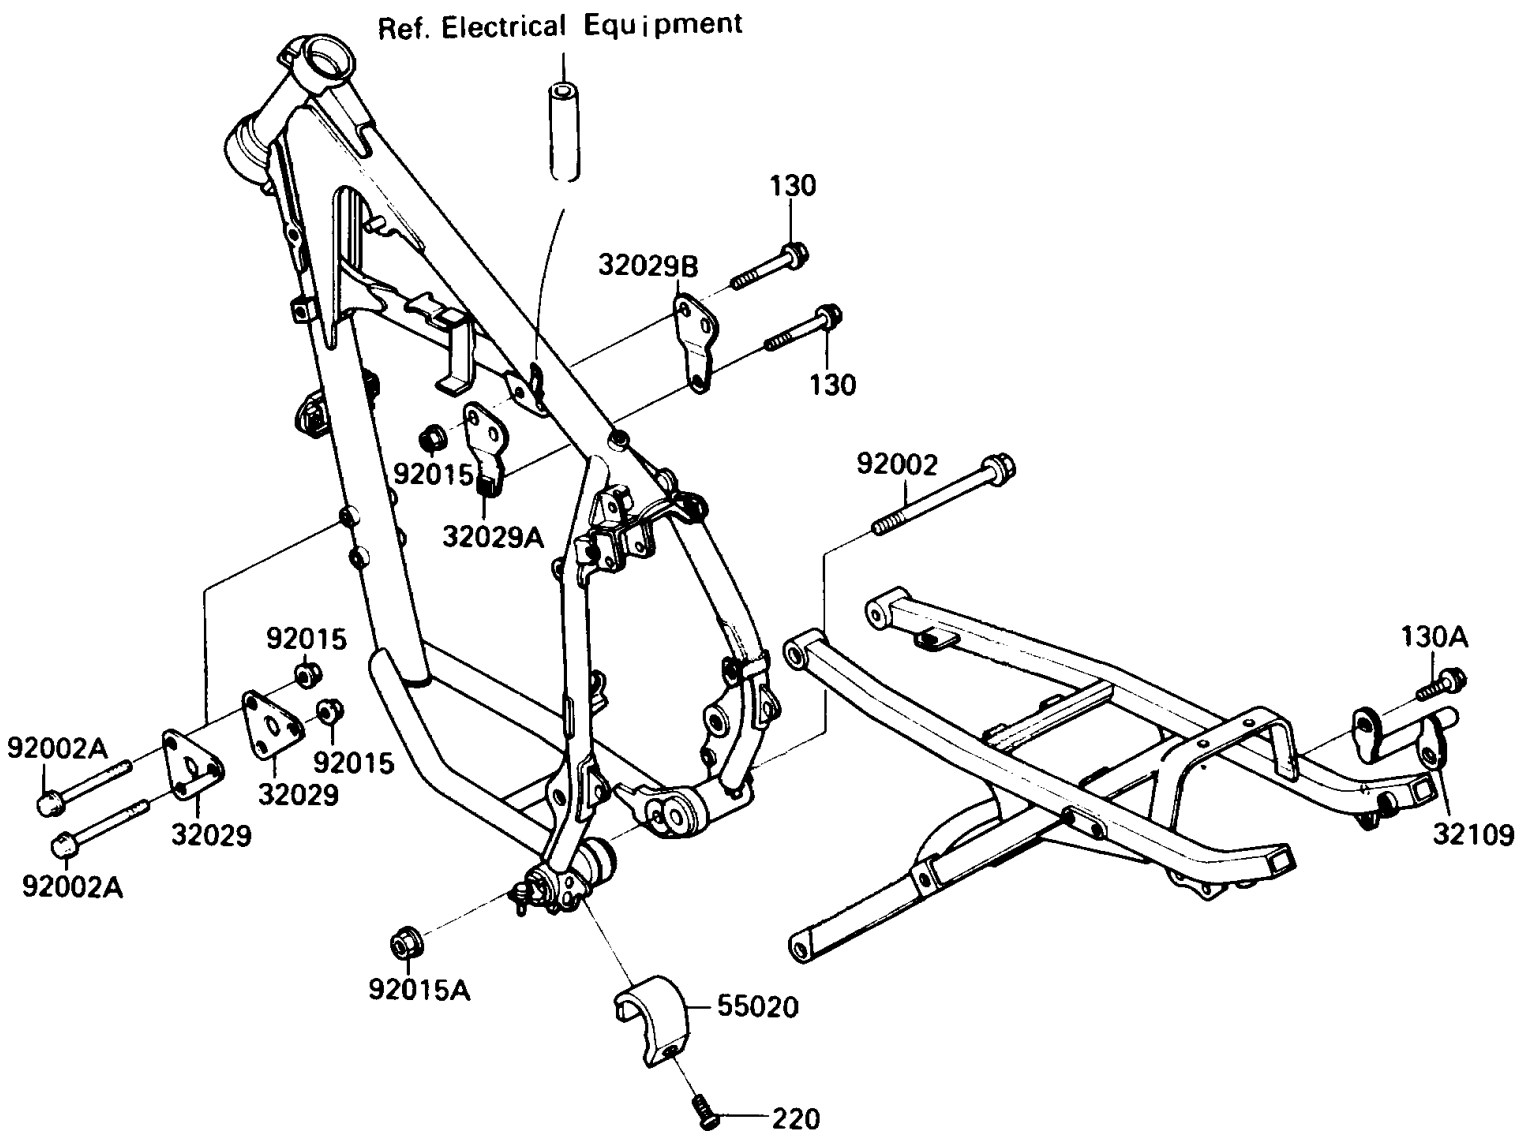

1992 KLR250

PARTS DIAGRAM

Frame Fitting

F2131

1992 KLR250

PARTS LIST

Frame Fitting

Kawasaki

Let the Good Times Roll®

ITEM NAME

PART NUMBER

QUANTITY
