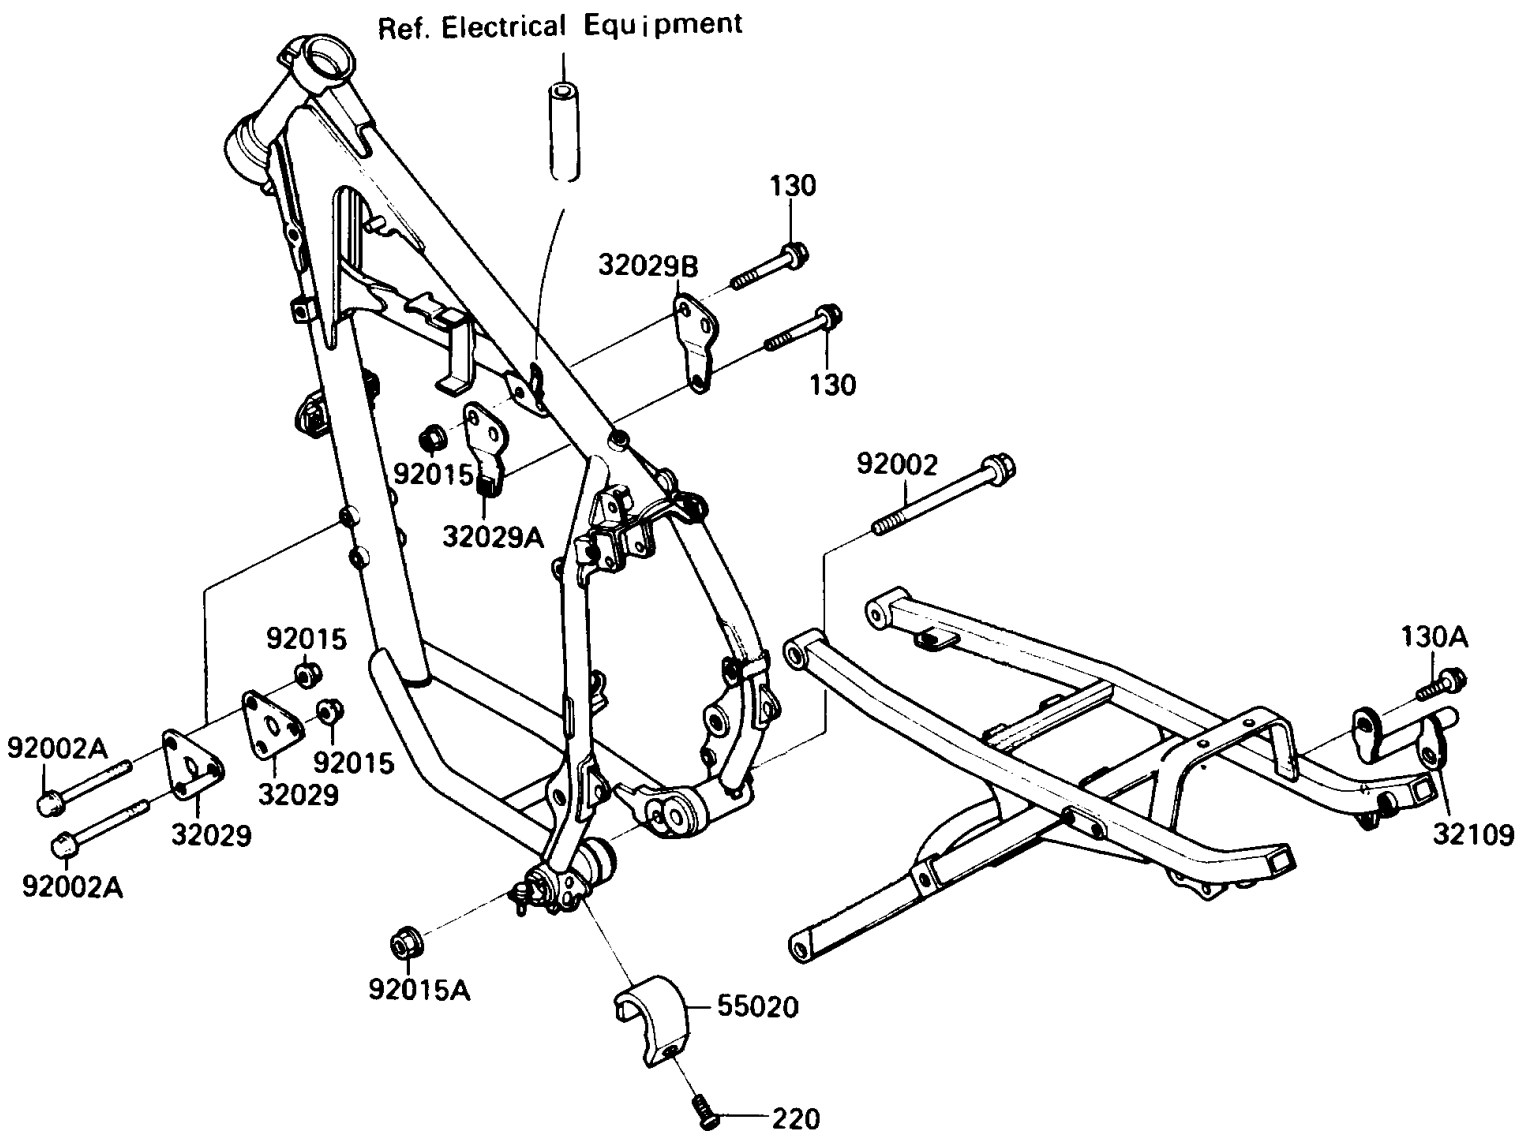

1991 KLR250

PARTS DIAGRAM

Frame Fitting

F2131

1991 KLR250

PARTS LIST

Frame Fitting

Kawasaki

Let the Good Times Roll®

ITEM NAME

PART NUMBER

QUANTITY
