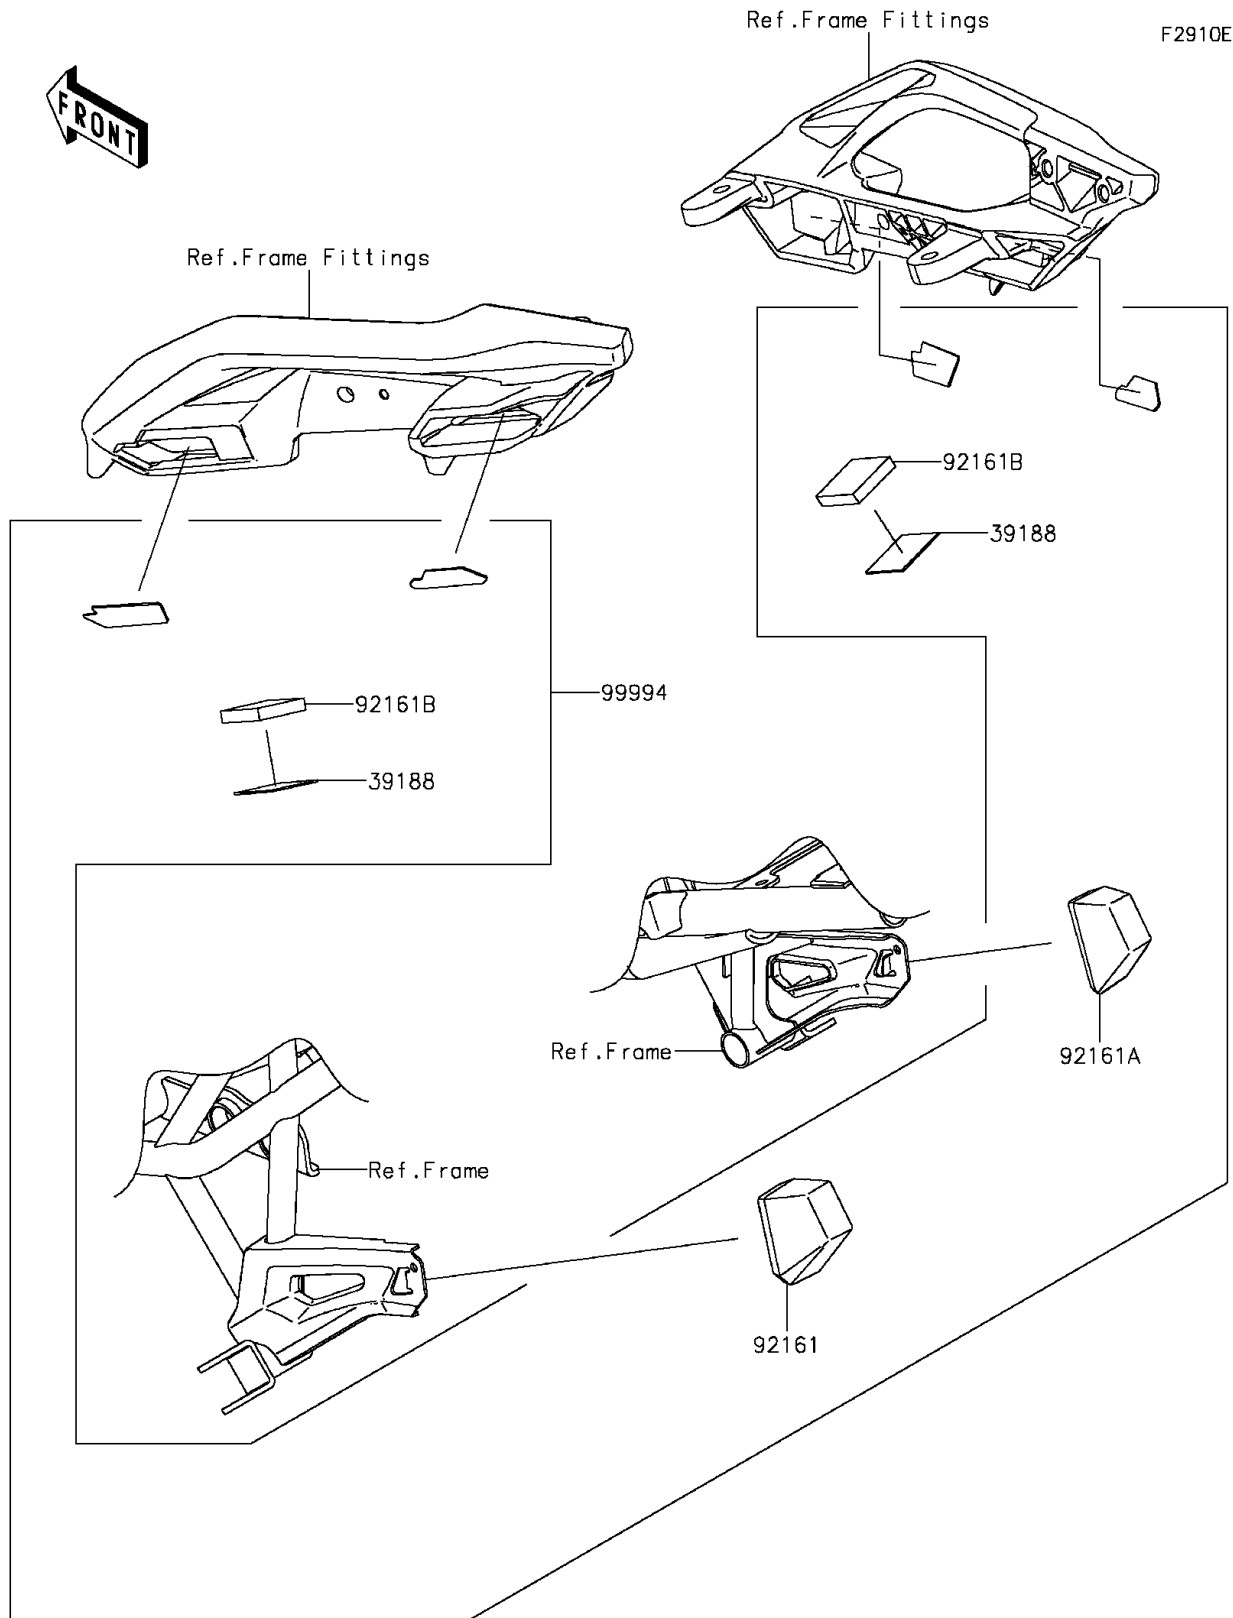

2017 Versys 650 LT Supplement

PARTS DIAGRAM

Bag Fitting Kit

2017 Versys 650 LT Supplement

PARTS LIST Bag Fitting Kit

ITEM NAME	PART NUMBER	QUANTITY
-----------	-------------	----------
