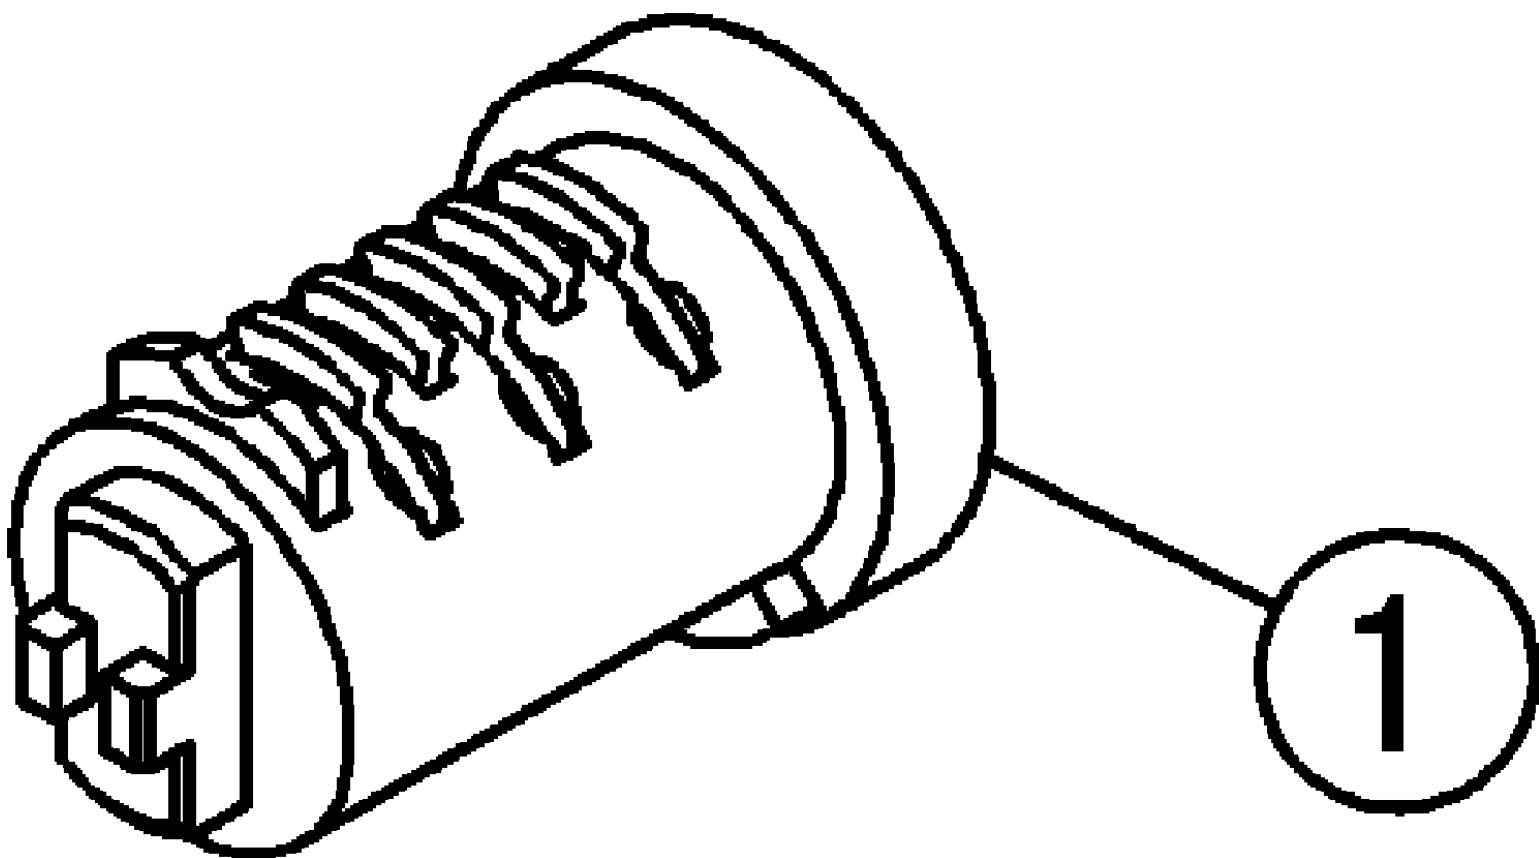

2017 Versys 650 LT Supplement

PARTS DIAGRAM

Rotor Kit (Lock)

2017 Versys 650 LT Supplement

PARTS LIST

Rotor Kit (Lock)

ITEM NAME	PART NUMBER	QUANTITY
-----------	-------------	----------
