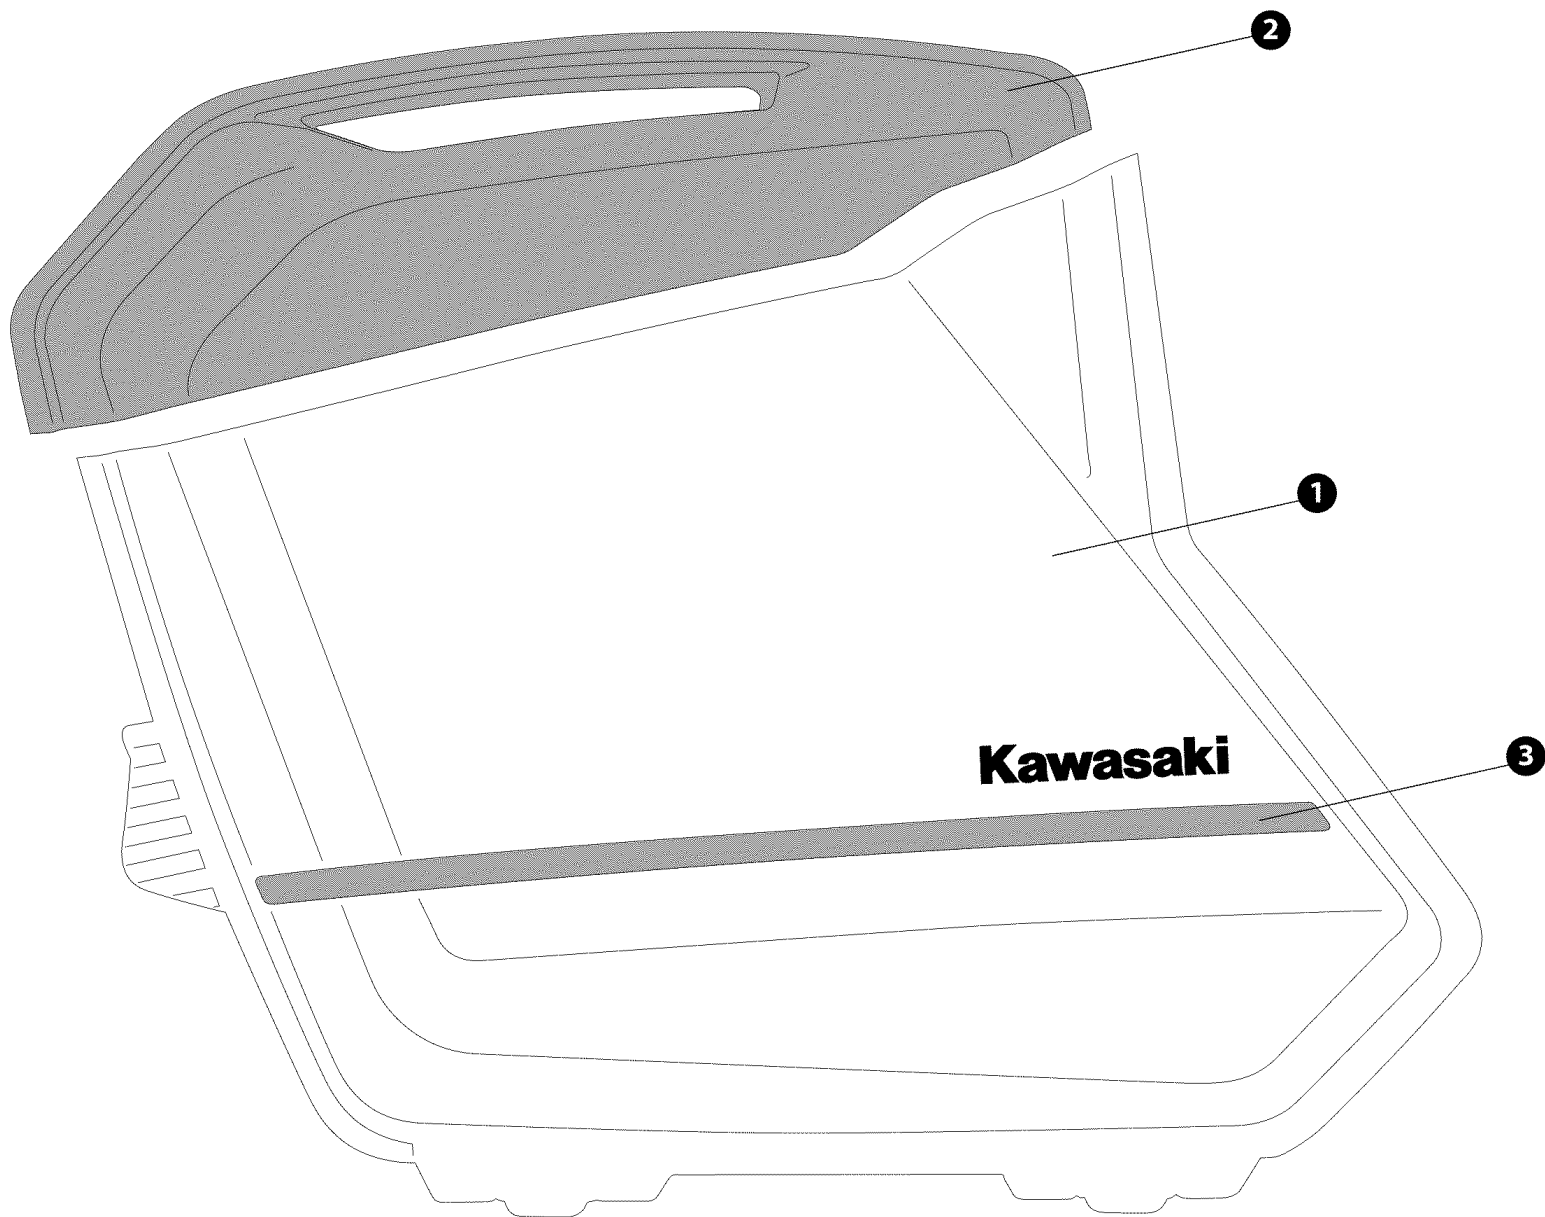

2017 Versys 650 LT Supplement

PARTS DIAGRAM

Saddlebags/Color Panels/Color Trim

2017 Versys 650 LT Supplement

PARTS LIST

Saddlebags/Color Panels/Color Trim

ITEM NAME	PART NUMBER	QUANTITY
-----------	-------------	----------
