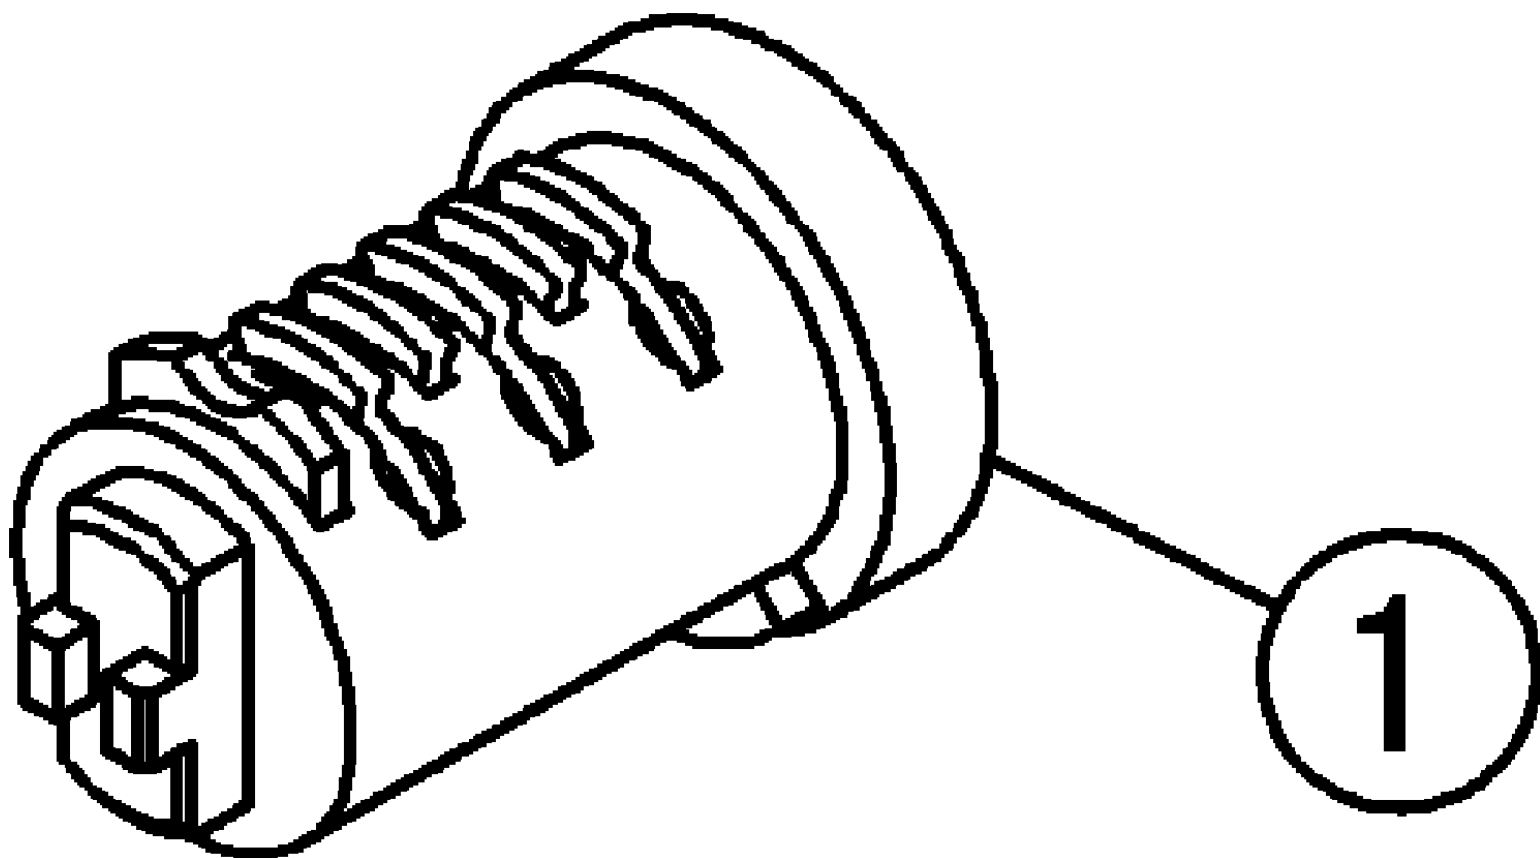

2017 Versys 1000 LT Supplement

PARTS DIAGRAM

Rotor Kit (Lock)

2017 Versys 1000 LT Supplement

PARTS LIST

Rotor Kit (Lock)

ITEM NAME	PART NUMBER	QUANTITY
-----------	-------------	----------
