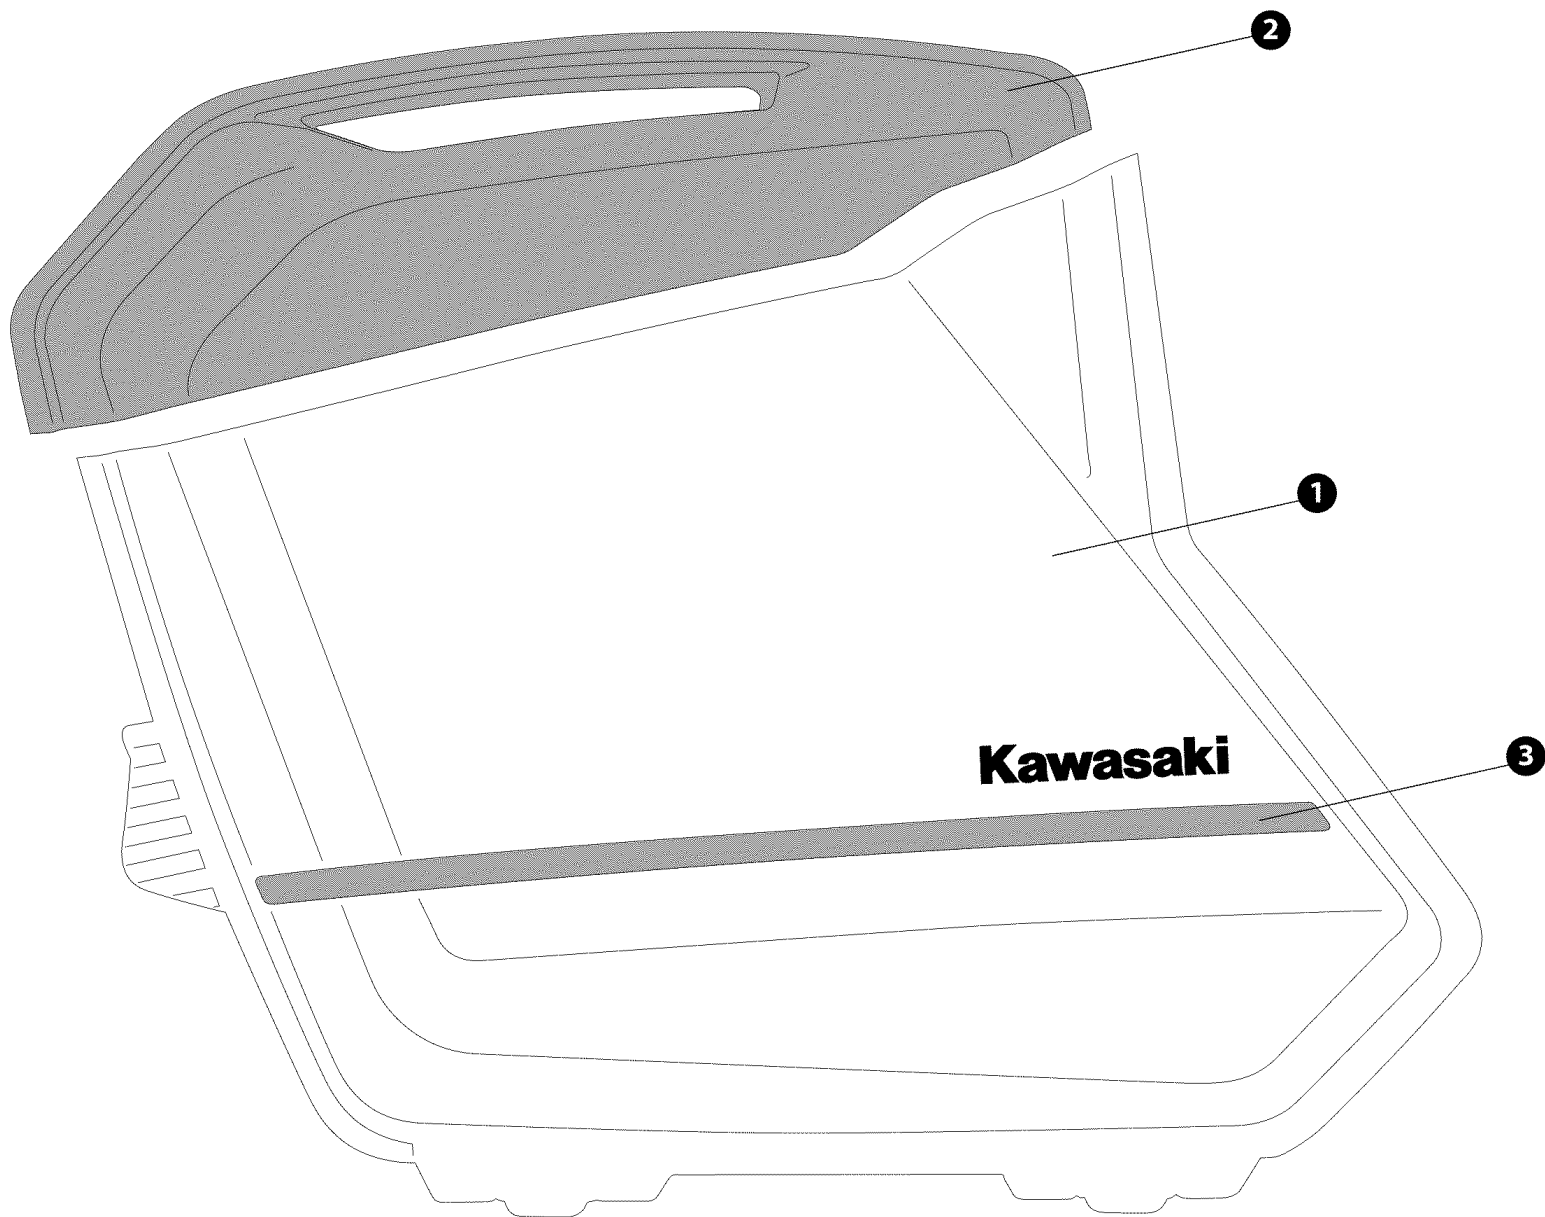

# 2017 Versys 1000 LT Supplement

## PARTS DIAGRAM

Saddlebags/Color Panels/Color Trim

## PARTS LIST

Saddlebags/Color Panels/Color Trim

**ITEM NAME**

**PART NUMBER**

**QUANTITY**

---