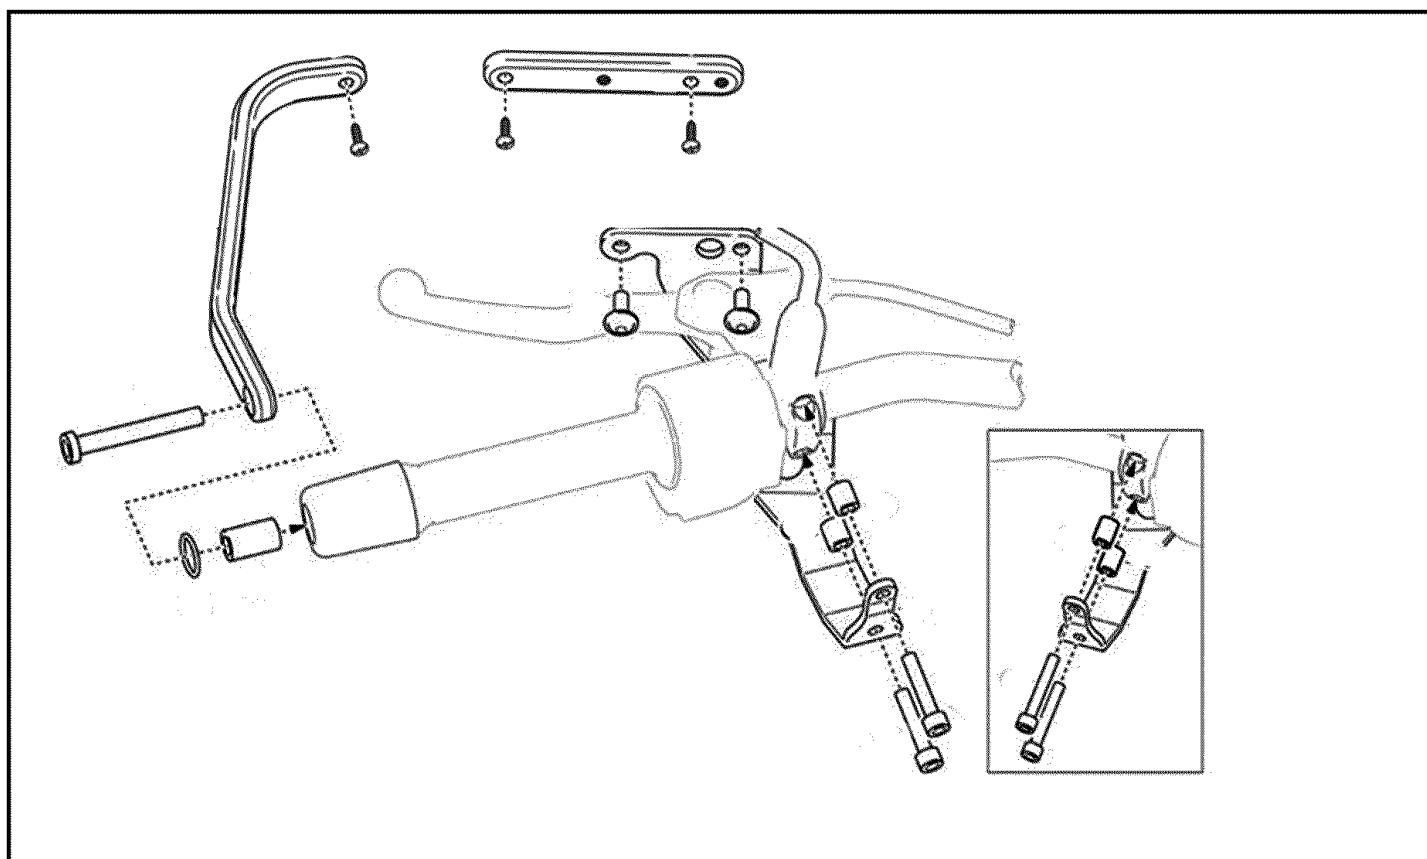

2017 Versys 1000 LT Supplement

PARTS DIAGRAM

Hand Gaurds

2017 Versys 1000 LT Supplement

PARTS LIST

Hand Gaurds

ITEM NAME

PART NUMBER

QUANTITY
