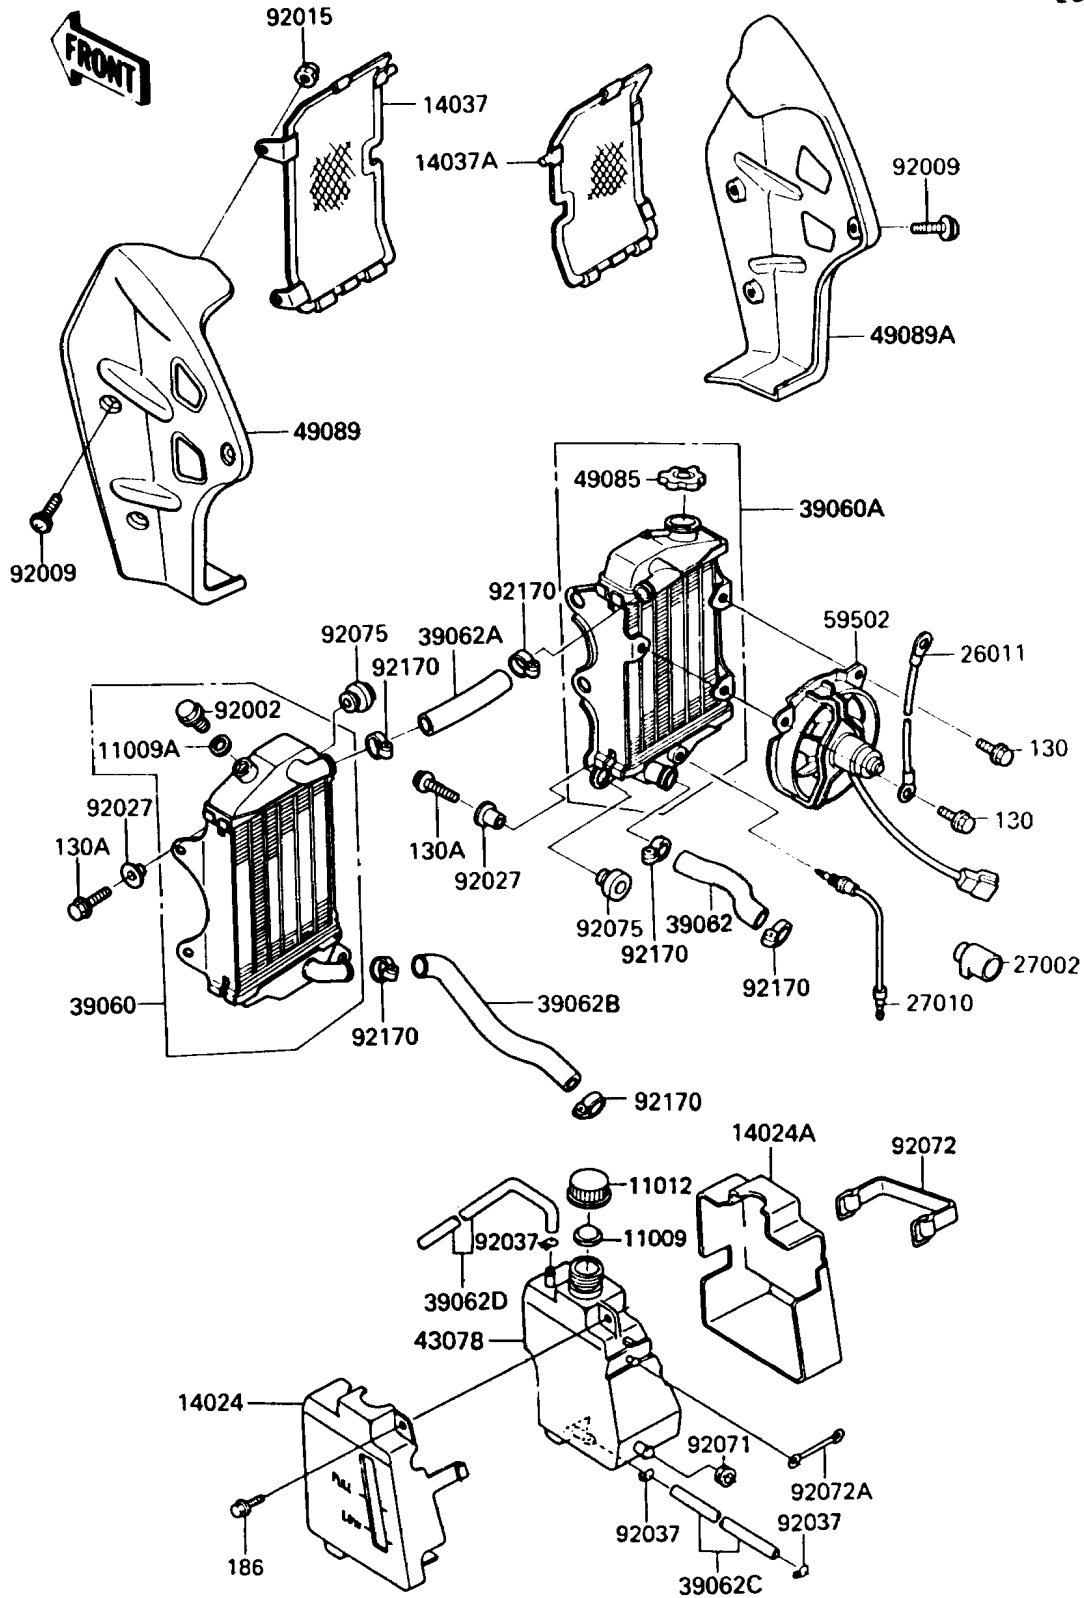

1992 KLR250

PARTS DIAGRAM

Radiator

E 3032

1992 KLR250

PARTS LIST

Radiator

Kawasaki

Let the Good Times Roll®

ITEM NAME

PART NUMBER

QUANTITY
