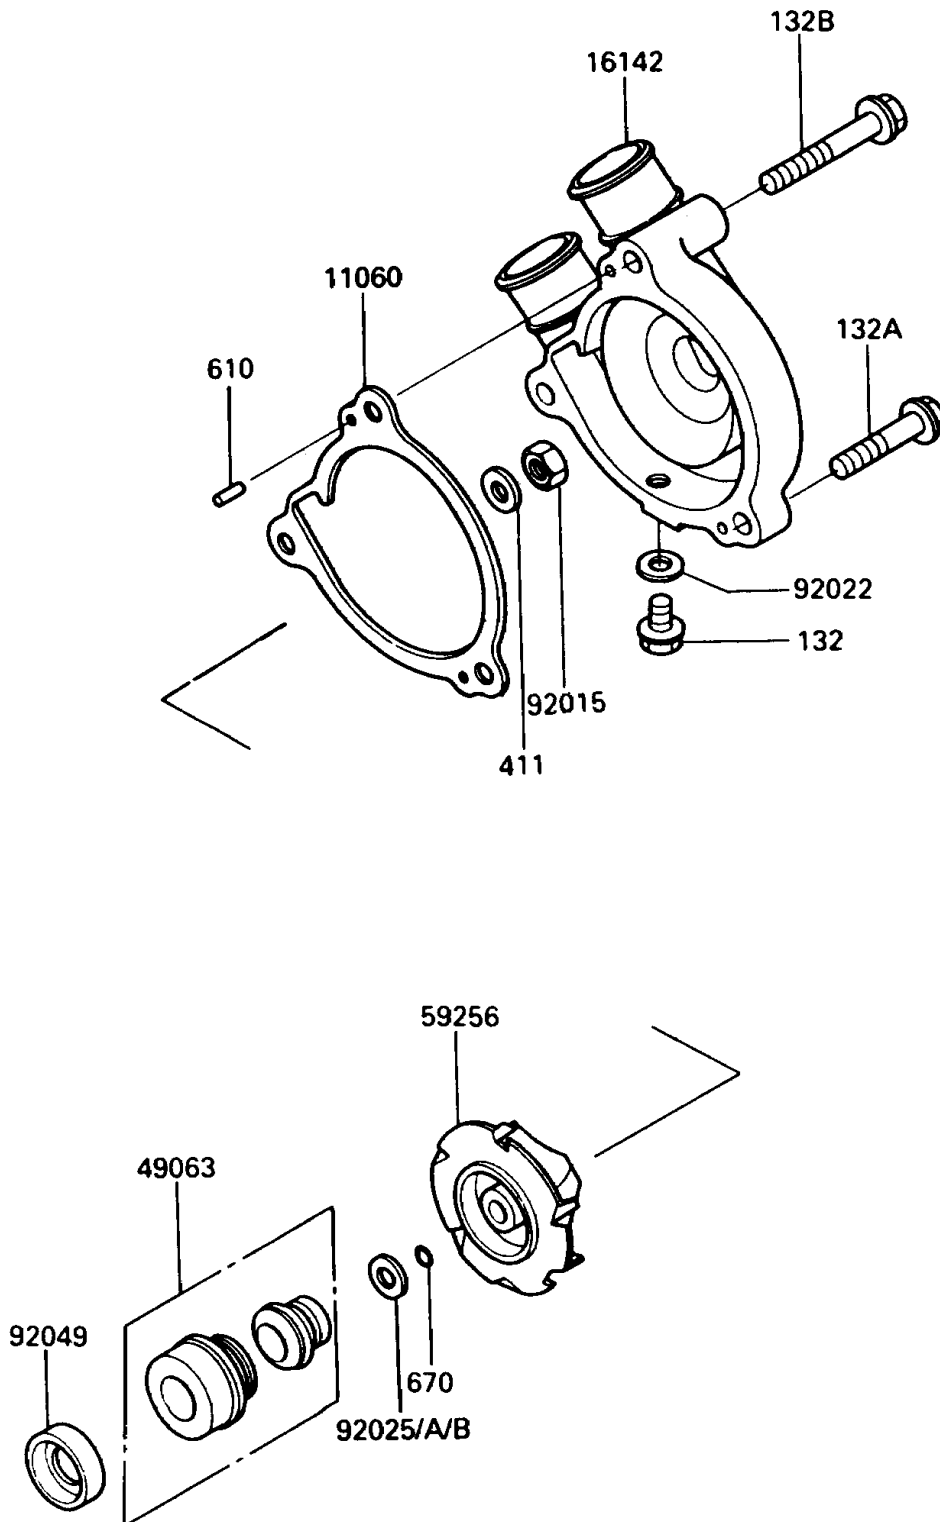

1992 KLR250

PARTS DIAGRAM

Water Pump

E3031

1992 KLR250

PARTS LIST

Water Pump

ITEM NAME

PART NUMBER

QUANTITY
