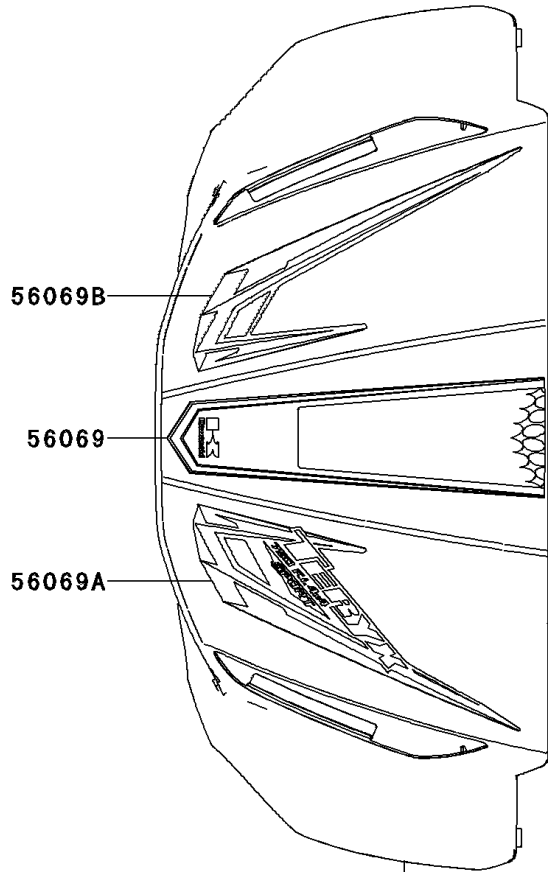

2013 TERYX® 750 FI 4x4 SPORT

PARTS DIAGRAM

Decals

F2861

Ref. Front Fender (s)

Ref. Front Fender (s)

Ref. Front Fender (s)

Ref. Front Fender (s)

Ref. Rear Fender (s)

2013 TERYX[®] 750 FI 4x4 SPORT

PARTS LIST

Decals

ITEM NAME	PART NUMBER	QUANTITY
-----------	-------------	----------
