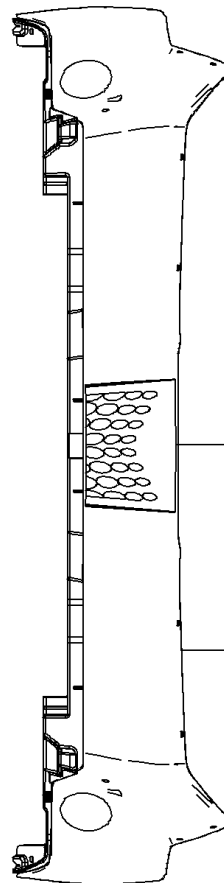

2013 TERYX® 750 FI 4x4 SPORT

PARTS DIAGRAM

Decals

F2861

Ref. Front Fender (s)

Ref. Front Fender (s)

Ref. Front Fender (s)

Ref. Front Fender (s)

Ref. Rear Fender (s)

2013 TERYX[®] 750 FI 4x4 SPORT

PARTS LIST

Decals

ITEM NAME	PART NUMBER	QUANTITY
-----------	-------------	----------
