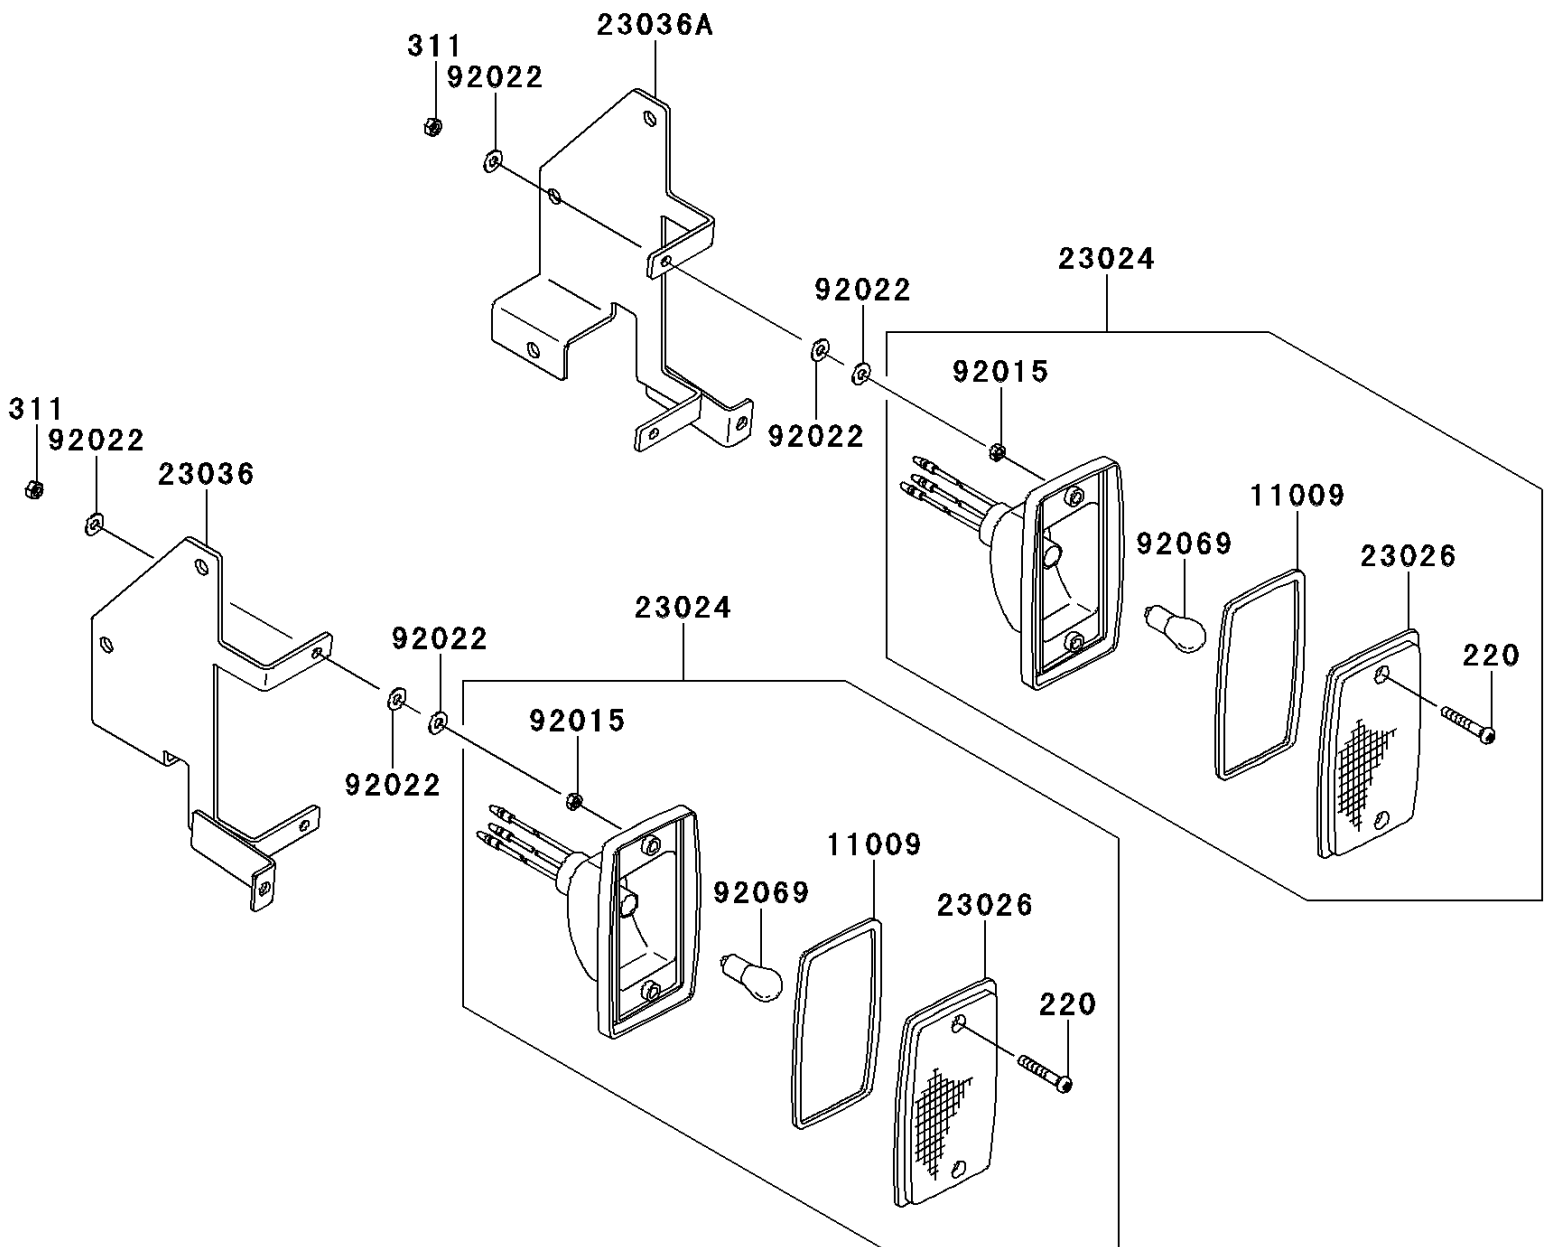

2013 TERYX® 750 FI 4x4 SPORT

PARTS DIAGRAM

Taillight(s)

F2720

2013 TERYX[®] 750 FI 4x4 SPORT

PARTS LIST

Taillight(s)

ITEM NAME

PART NUMBER

QUANTITY
