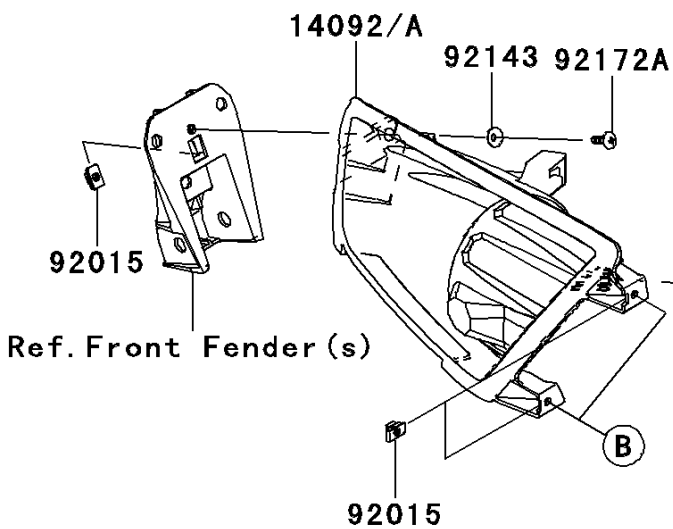

2013 TERYX® 750 FI 4x4 SPORT

PARTS DIAGRAM

Headlight(s)

F2710

LH	(14092)
RH	(14092A)

LH	(14092B)
RH	(14092C)

2013 TERYX[®] 750 FI 4x4 SPORT

PARTS LIST

Headlight(s)

ITEM NAME

PART NUMBER

QUANTITY
