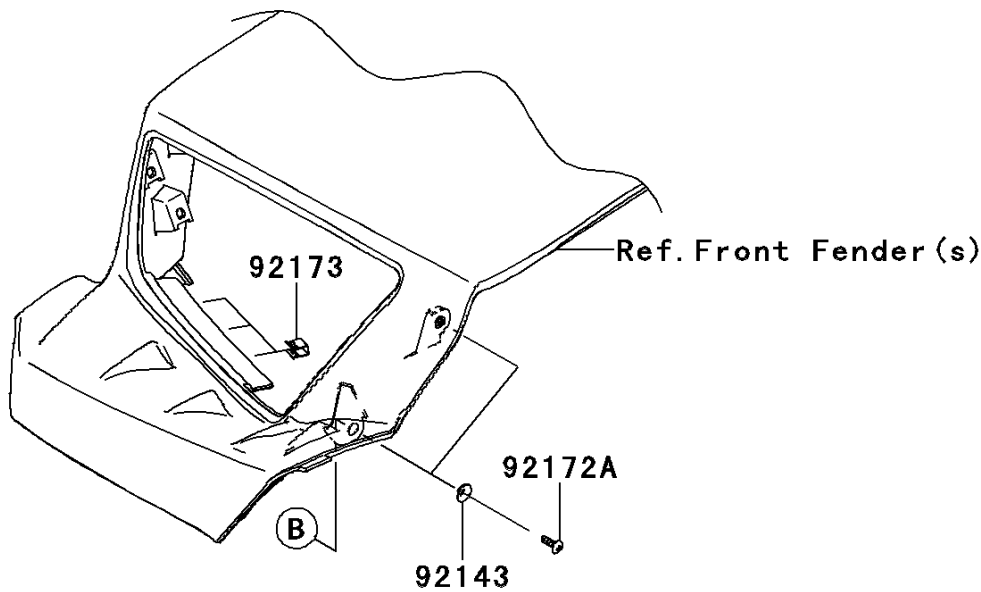

2013 TERYX® 750 FI 4x4 SPORT

PARTS DIAGRAM

Headlight(s)

F2710

LH	(14092)
RH	(14092A)

LH	(14092B)
RH	(14092C)

2013 TERYX[®] 750 FI 4x4 SPORT

PARTS LIST

Headlight(s)

ITEM NAME

PART NUMBER

QUANTITY
