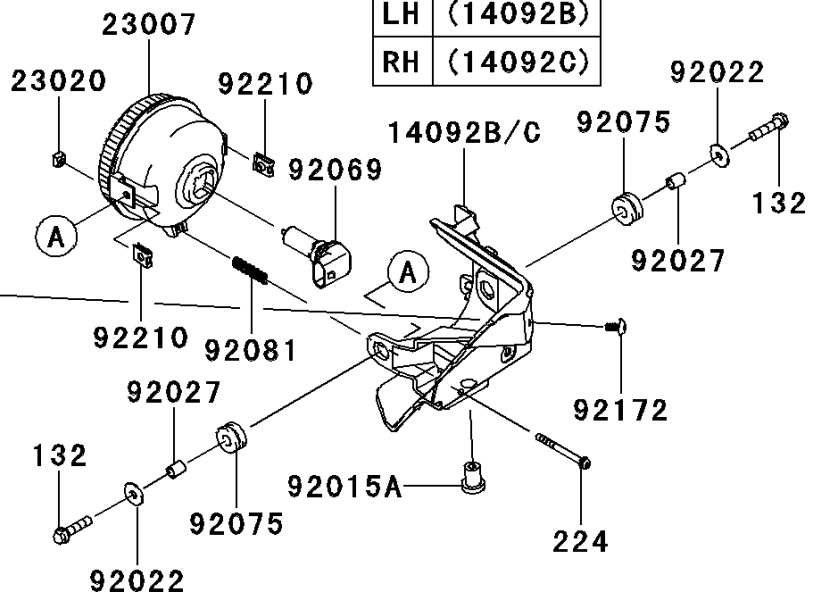

2013 TERYX® 750 FI 4x4 SPORT

PARTS DIAGRAM

Headlight(s)

F2710

LH	(14092)
RH	(14092A)

LH	(14092B)
RH	(14092C)

2013 TERYX[®] 750 FI 4x4 SPORT

PARTS LIST

Headlight(s)

ITEM NAME

PART NUMBER

QUANTITY
