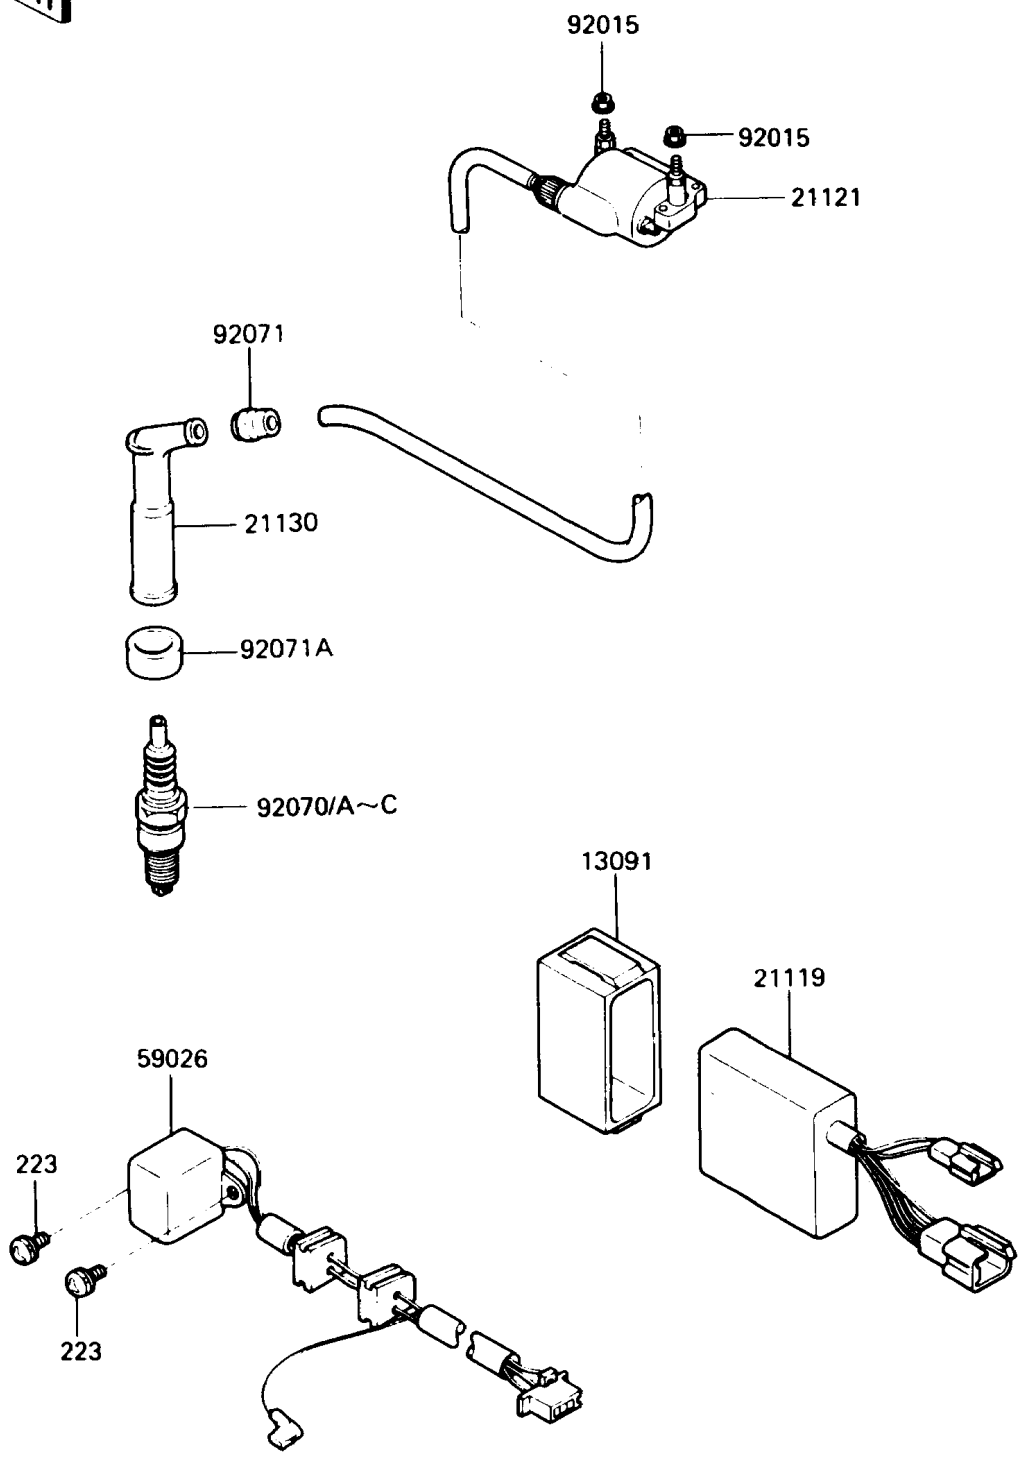

1991 KLR250

PARTS DIAGRAM

Ignition Coil

E1830

1991 KLR250

PARTS LIST

Ignition Coil

ITEM NAME

PART NUMBER

QUANTITY
