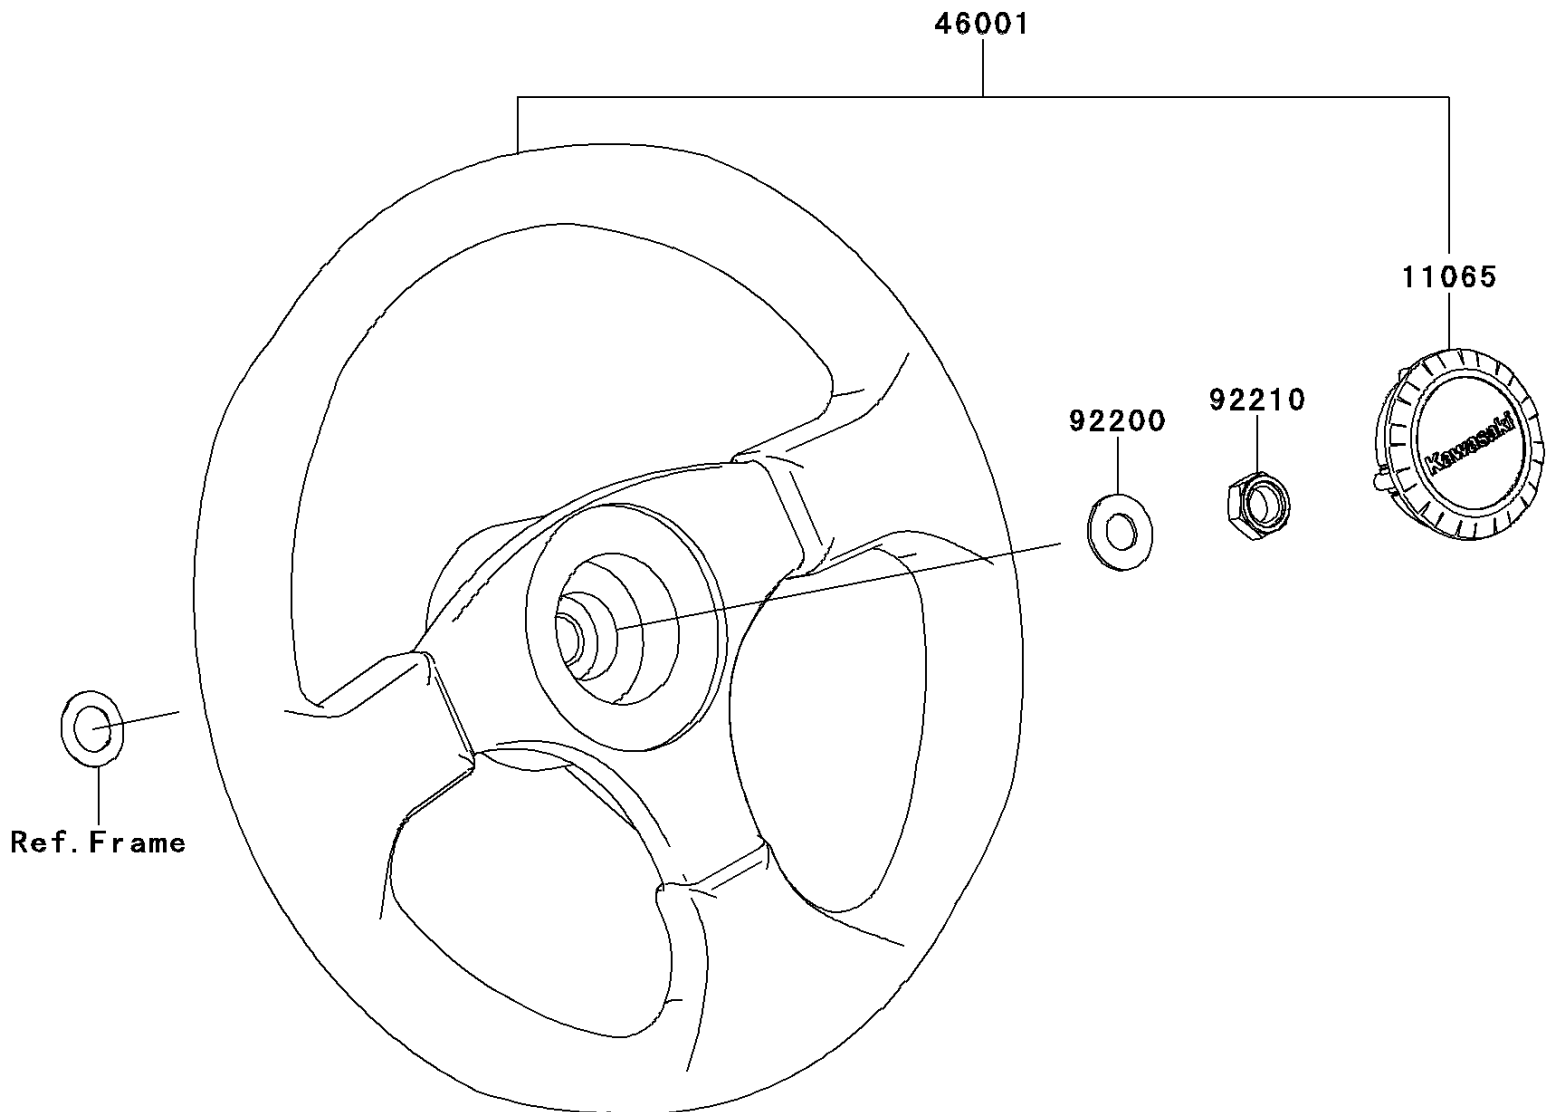

2013 TERYX® 750 FI 4x4 SPORT

PARTS DIAGRAM

Steering Wheel

F2311

2013 TERYX[®] 750 FI 4x4 SPORT

PARTS LIST

Steering Wheel

ITEM NAME	PART NUMBER	QUANTITY
-----------	-------------	----------
