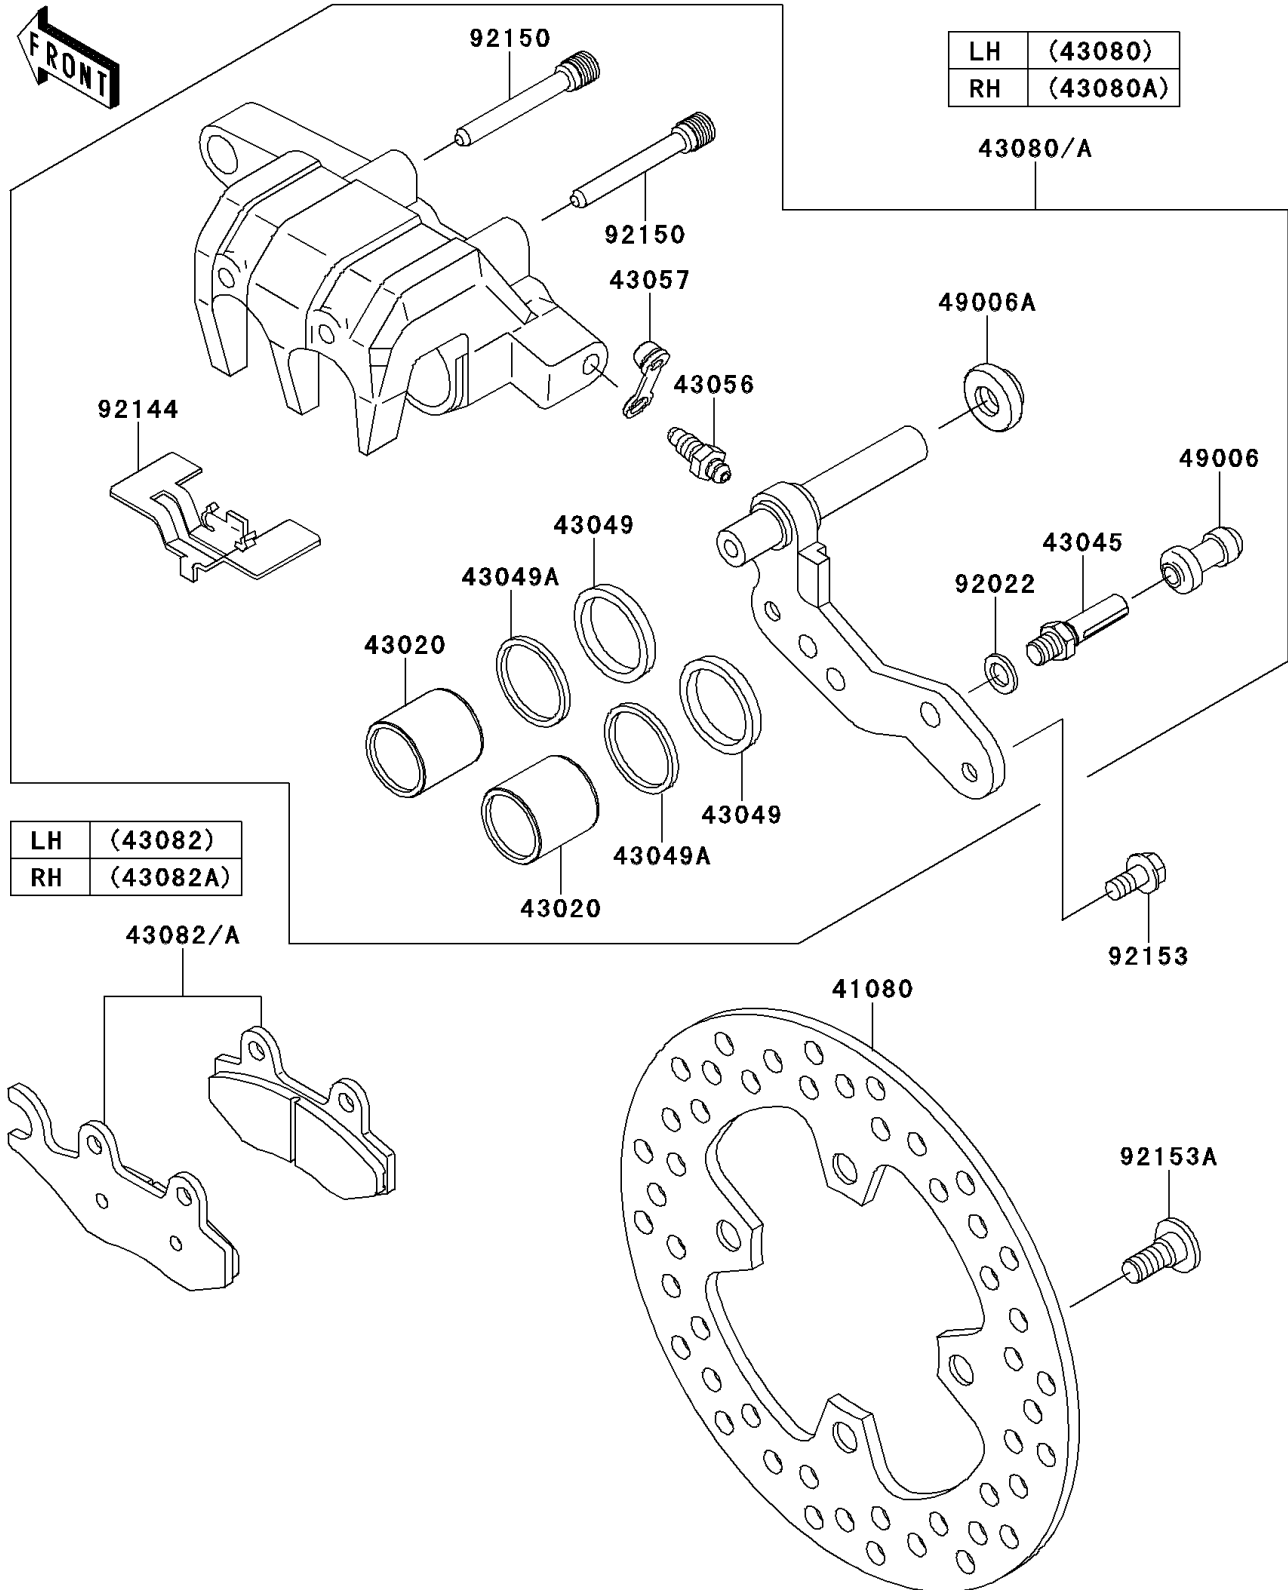

2013 TERYX® 750 FI 4x4 SPORT

PARTS DIAGRAM

Front Brake

F2292

2013 TERYX[®] 750 FI 4x4 SPORT

PARTS LIST

Front Brake

ITEM NAME	PART NUMBER	QUANTITY
-----------	-------------	----------
