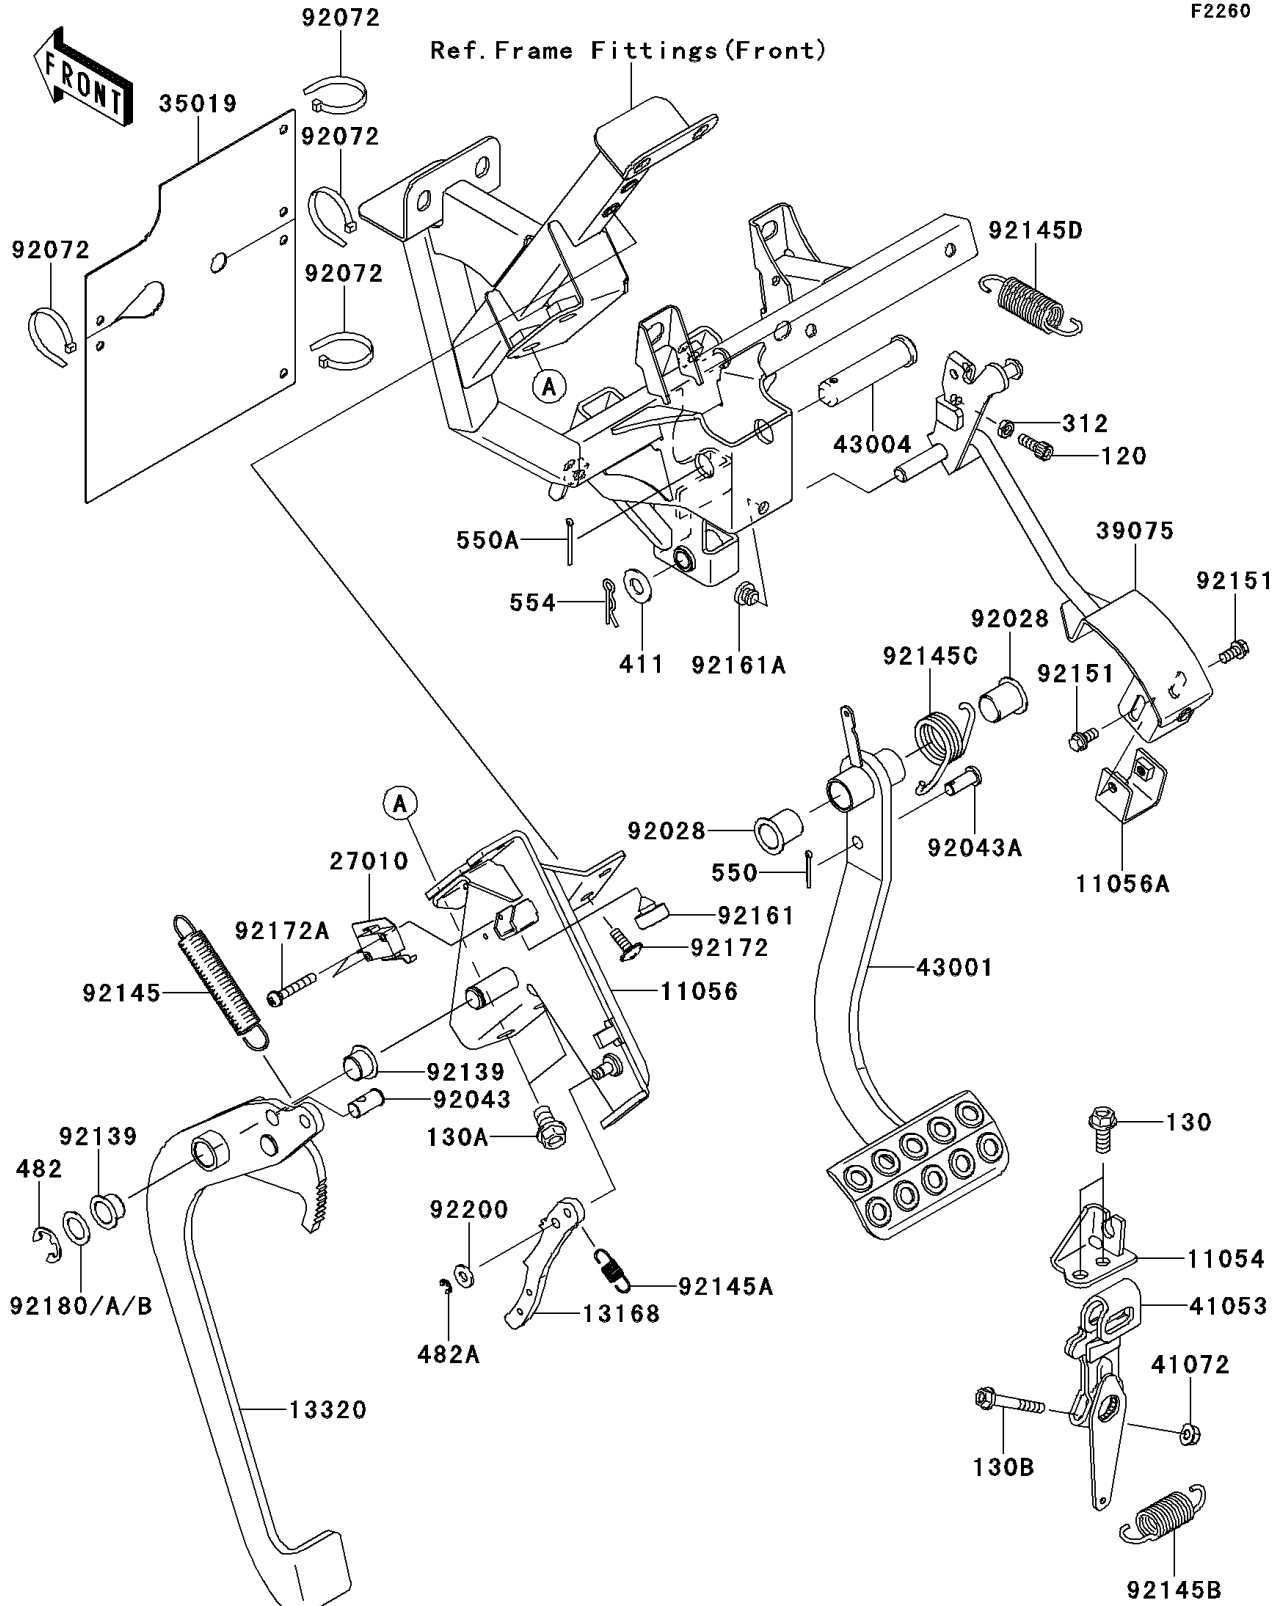

2013 TERYX® 750 FI 4x4 SPORT

PARTS DIAGRAM

Brake Pedal/Throttle Lever

F2260

2013 TERYX[®] 750 FI 4x4 SPORT

PARTS LIST

Brake Pedal/Throttle Lever

ITEM NAME	PART NUMBER	QUANTITY
-----------	-------------	----------
