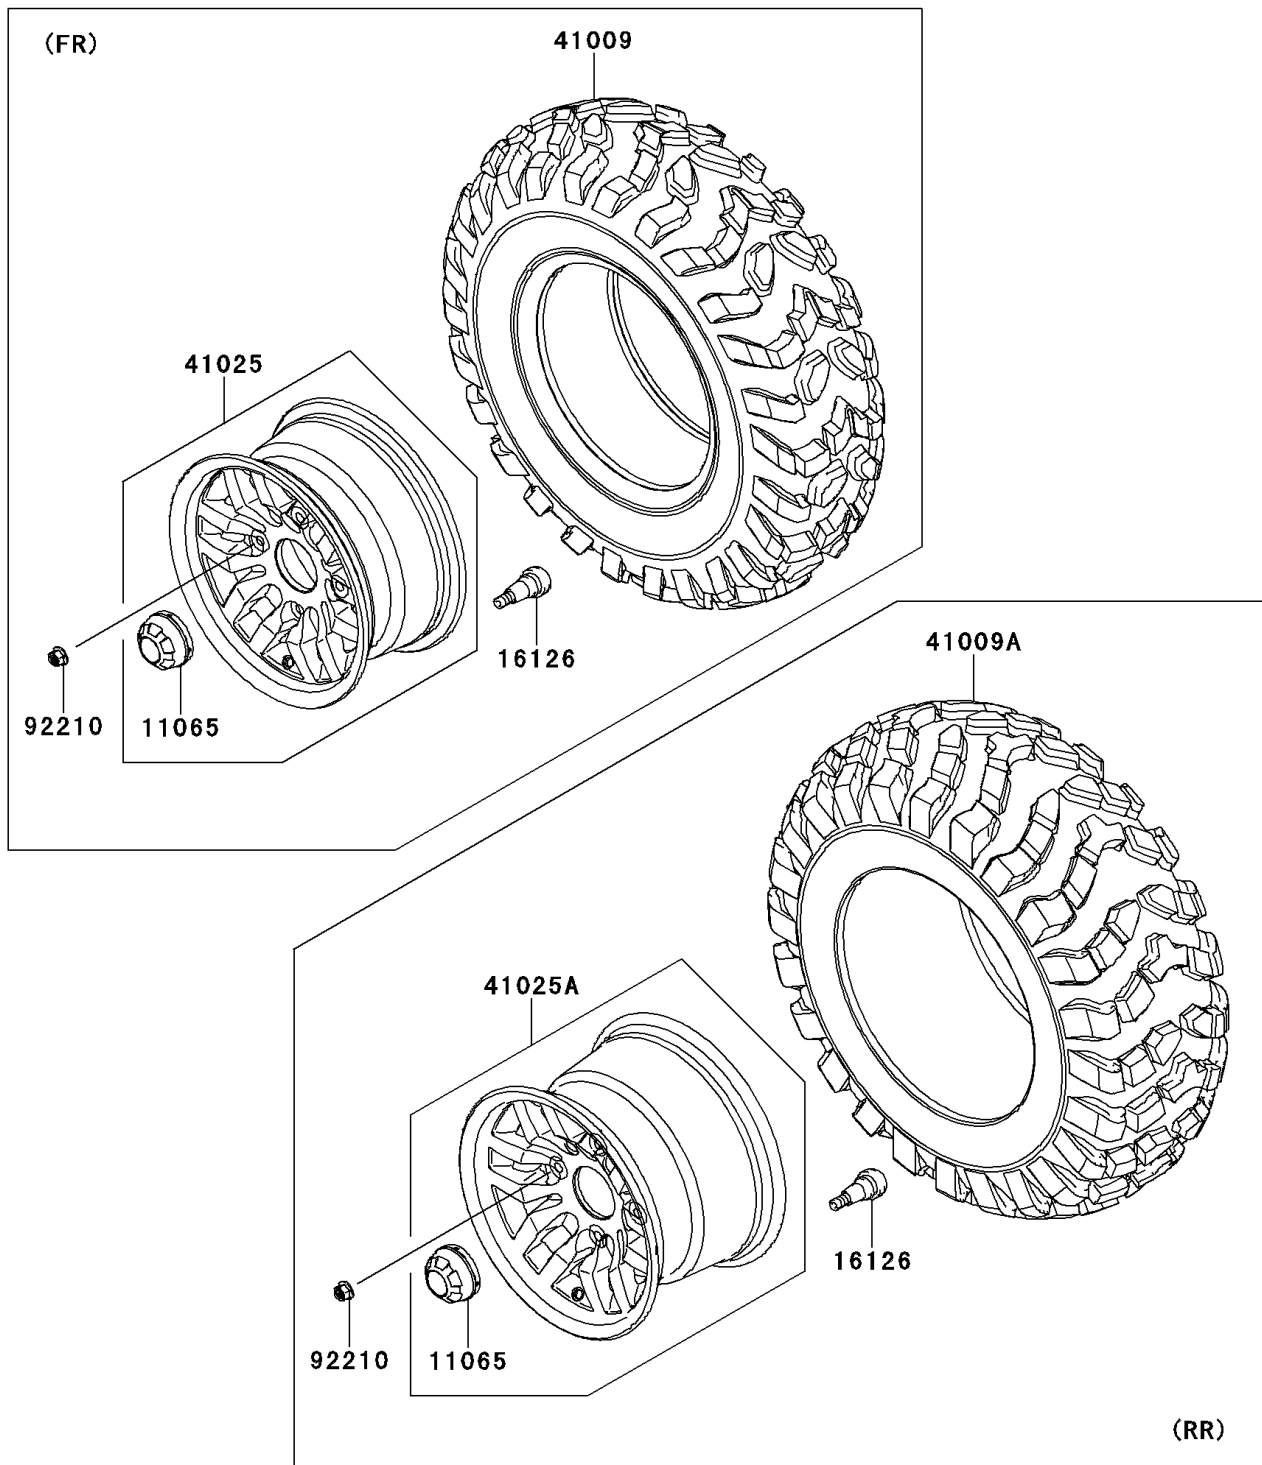

2013 TERYX® 750 FI 4x4 SPORT

PARTS DIAGRAM

Wheels/Tires

F2210

2013 TERYX[®] 750 FI 4x4 SPORT

PARTS LIST

Wheels/Tires

ITEM NAME	PART NUMBER	QUANTITY
-----------	-------------	----------
