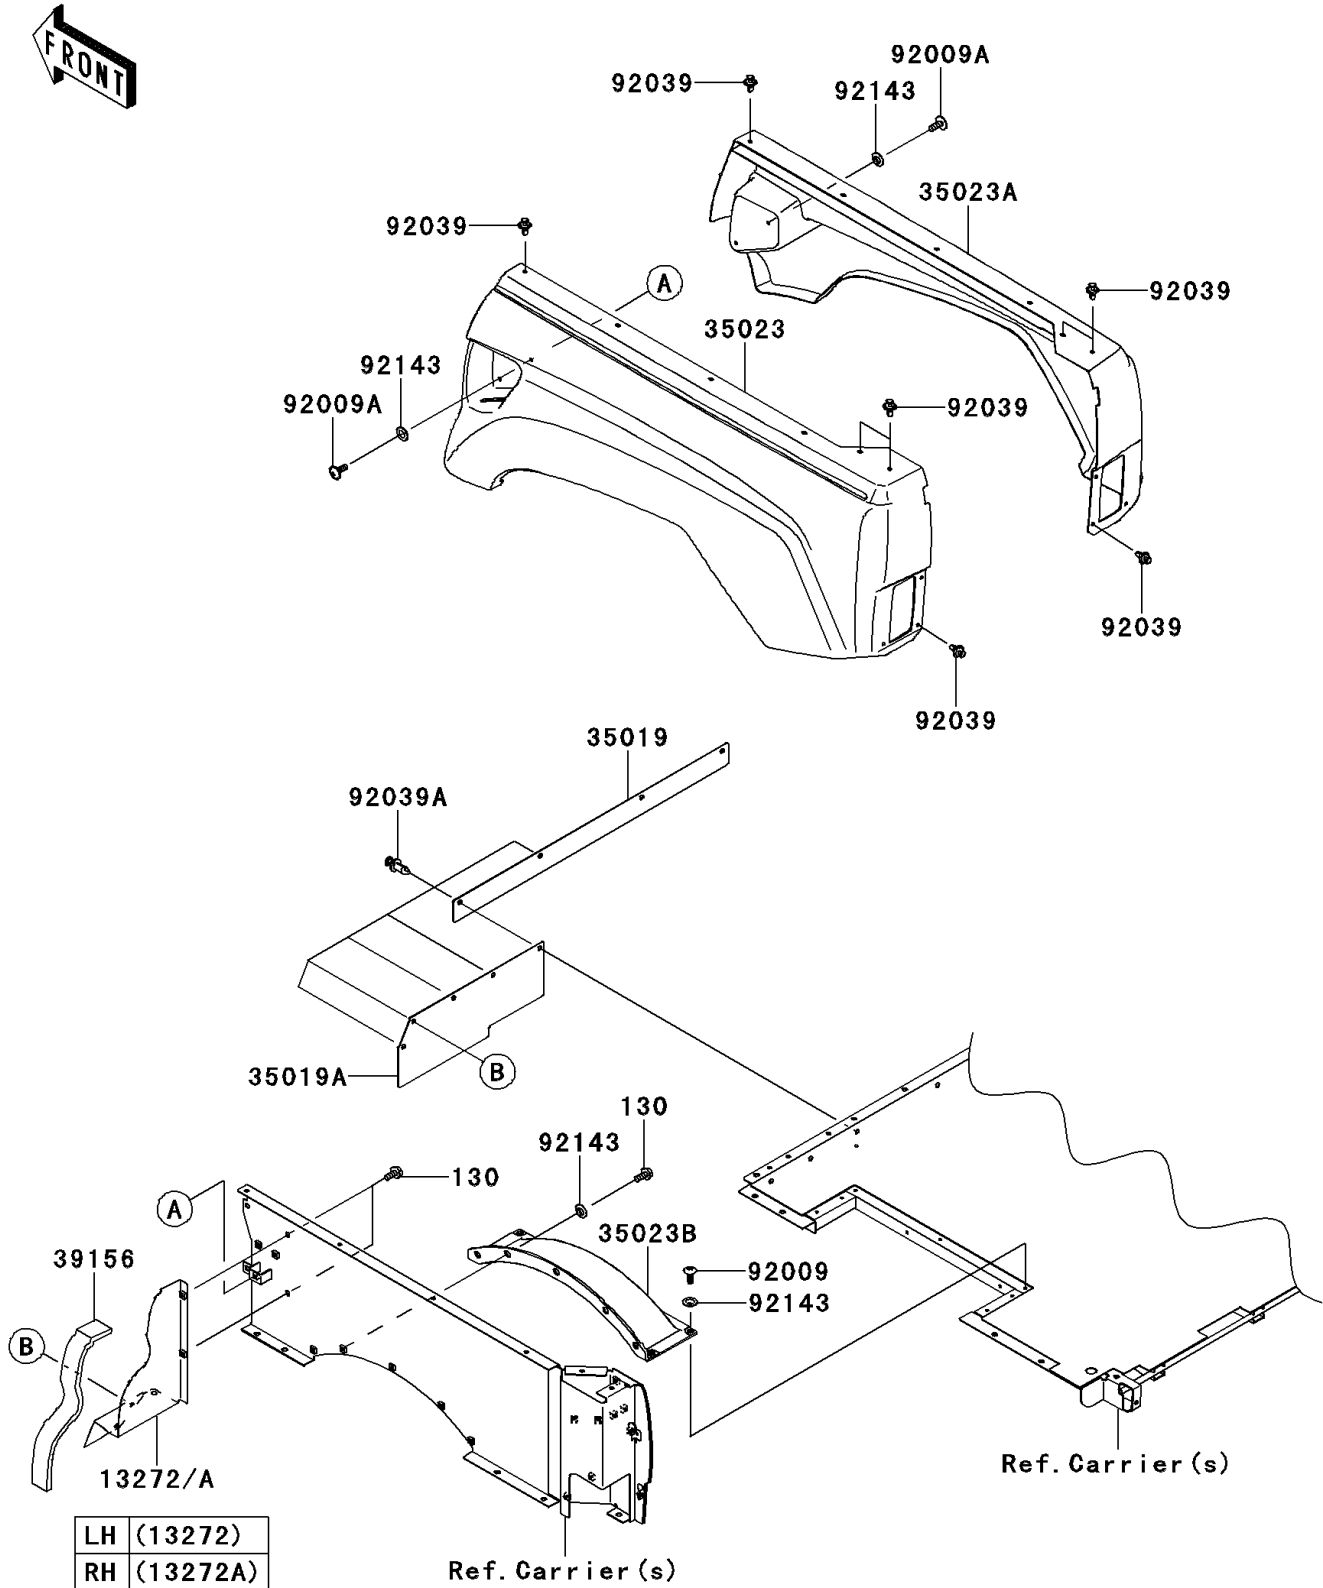

2013 TERYX® 750 FI 4x4 SPORT

PARTS DIAGRAM

Rear Fender(s)

F2172

2013 TERYX[®] 750 FI 4x4 SPORT

PARTS LIST

Rear Fender(s)

ITEM NAME	PART NUMBER	QUANTITY
-----------	-------------	----------
