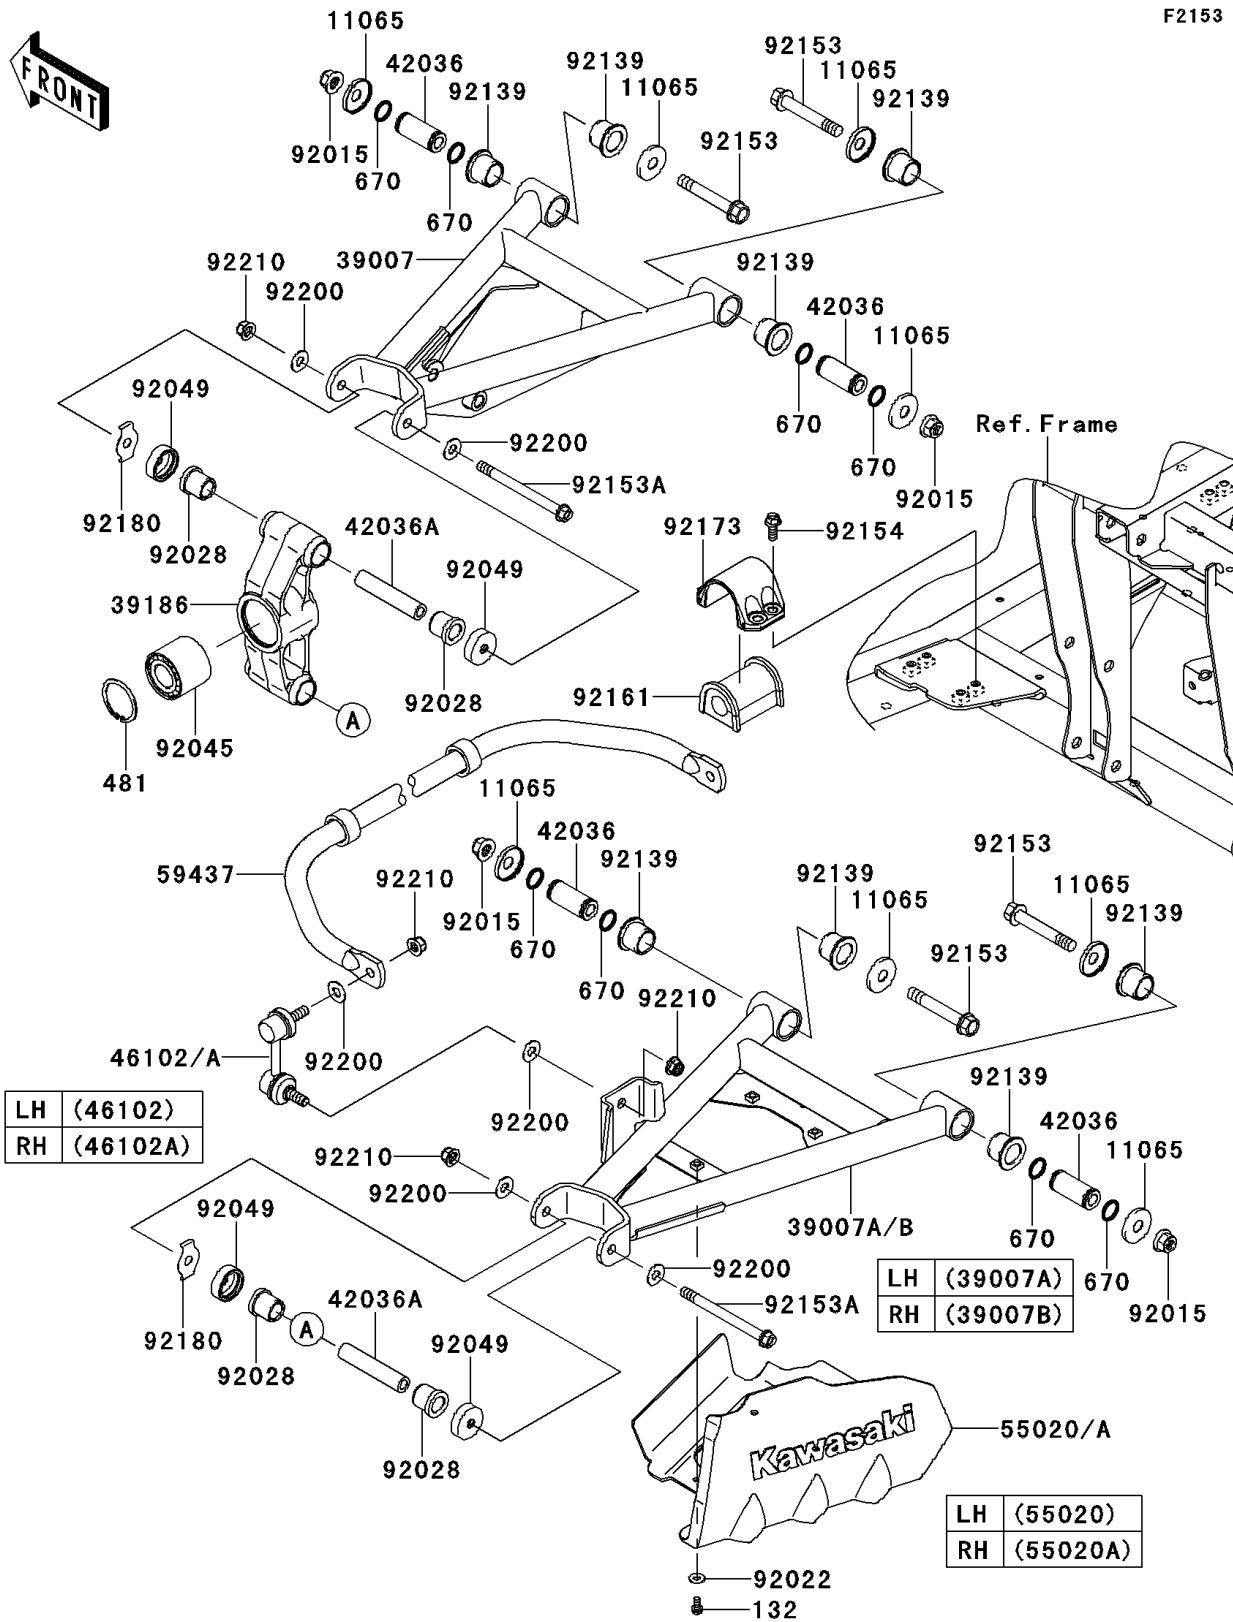

2013 TERYX® 750 FI 4x4 SPORT

PARTS DIAGRAM

Rear Suspension

F2153

2013 TERYX[®] 750 FI 4x4 SPORT

PARTS LIST

Rear Suspension

ITEM NAME	PART NUMBER	QUANTITY
-----------	-------------	----------
