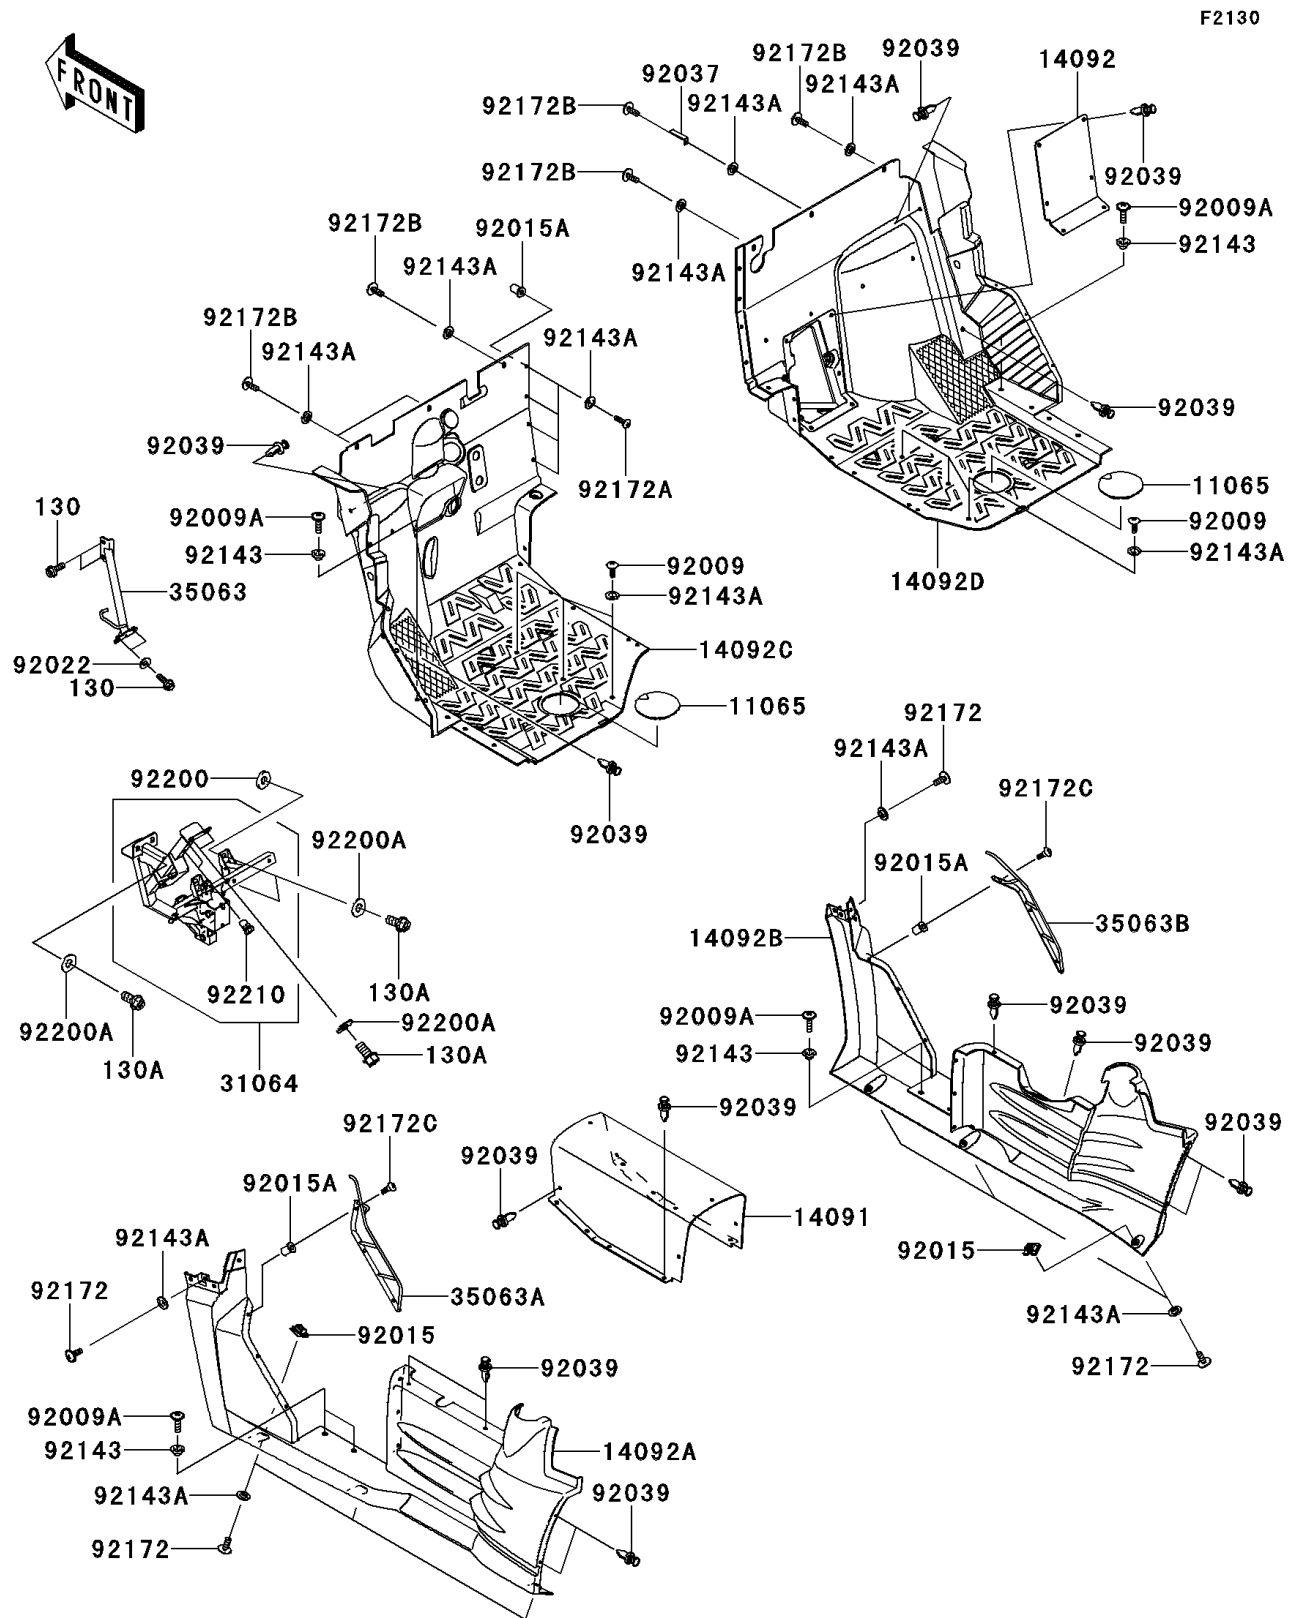

2013 TERYX® 750 FI 4x4 SPORT

PARTS DIAGRAM Frame Fittings(Front)

2013 TERYX® 750 FI 4x4 SPORT

PARTS LIST

Frame Fittings(Front)

ITEM NAME	PART NUMBER	QUANTITY
-----------	-------------	----------
