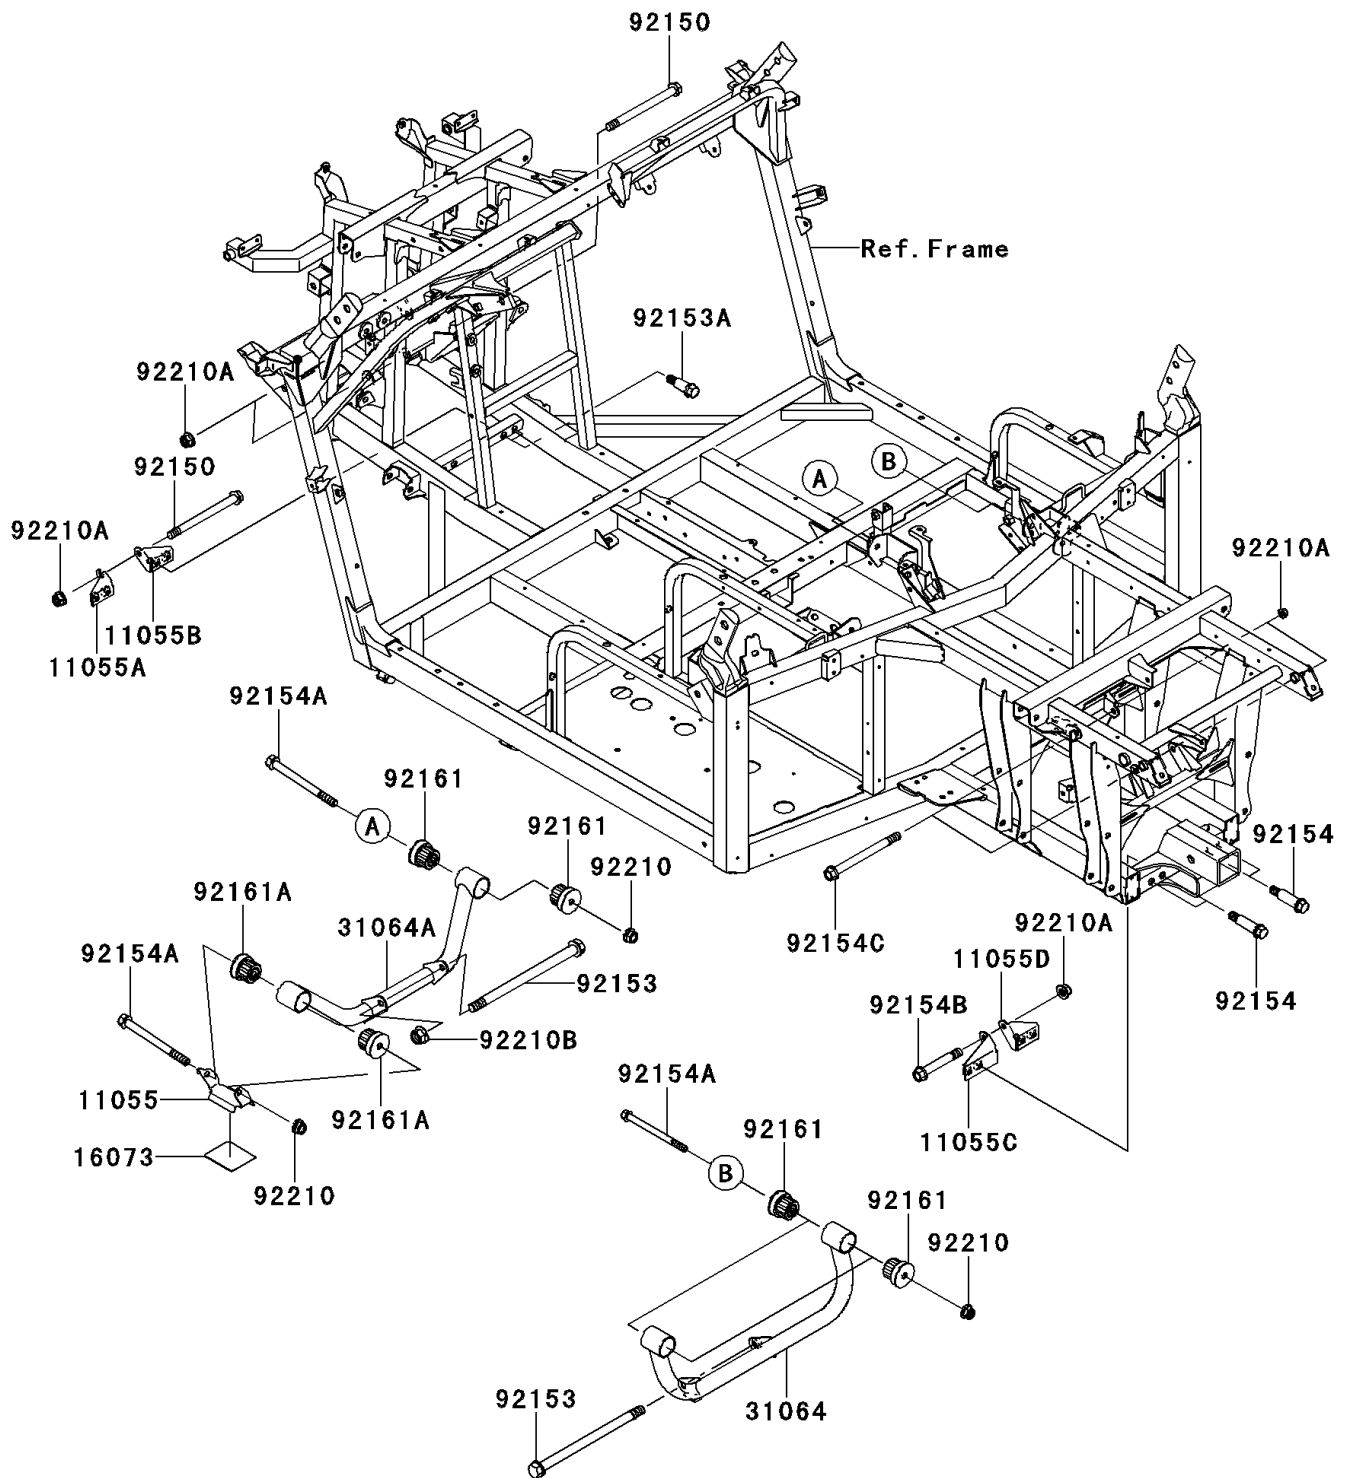

2013 TERYX[®] 750 FI 4x4 SPORT

PARTS DIAGRAM

Engine Mount

F2122

2013 TERYX[®] 750 FI 4x4 SPORT

PARTS LIST

Engine Mount

ITEM NAME	PART NUMBER	QUANTITY
-----------	-------------	----------
