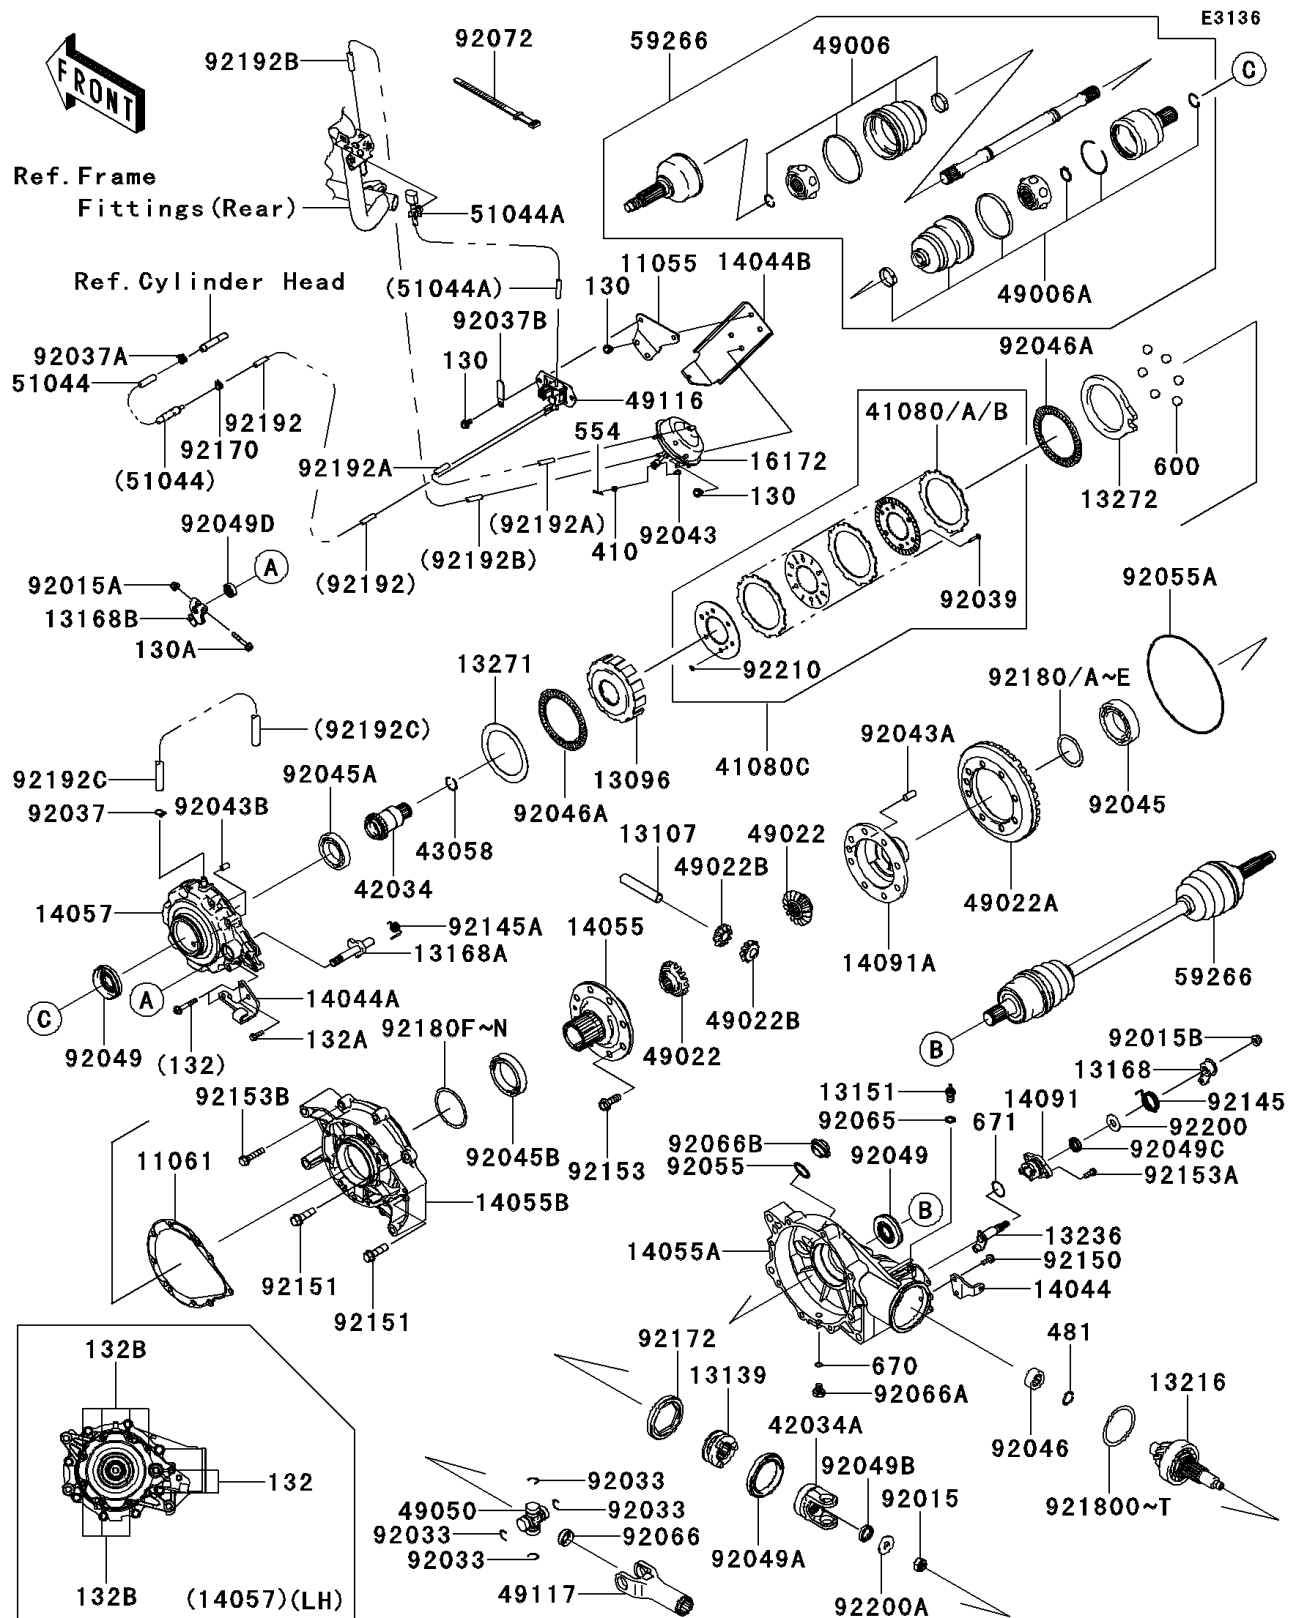

2013 TERYX® 750 FI 4x4 SPORT

PARTS DIAGRAM

Drive Shaft-Front

2013 TERYX[®] 750 FI 4x4 SPORT

PARTS LIST

Drive Shaft-Front

ITEM NAME	PART NUMBER	QUANTITY
-----------	-------------	----------
