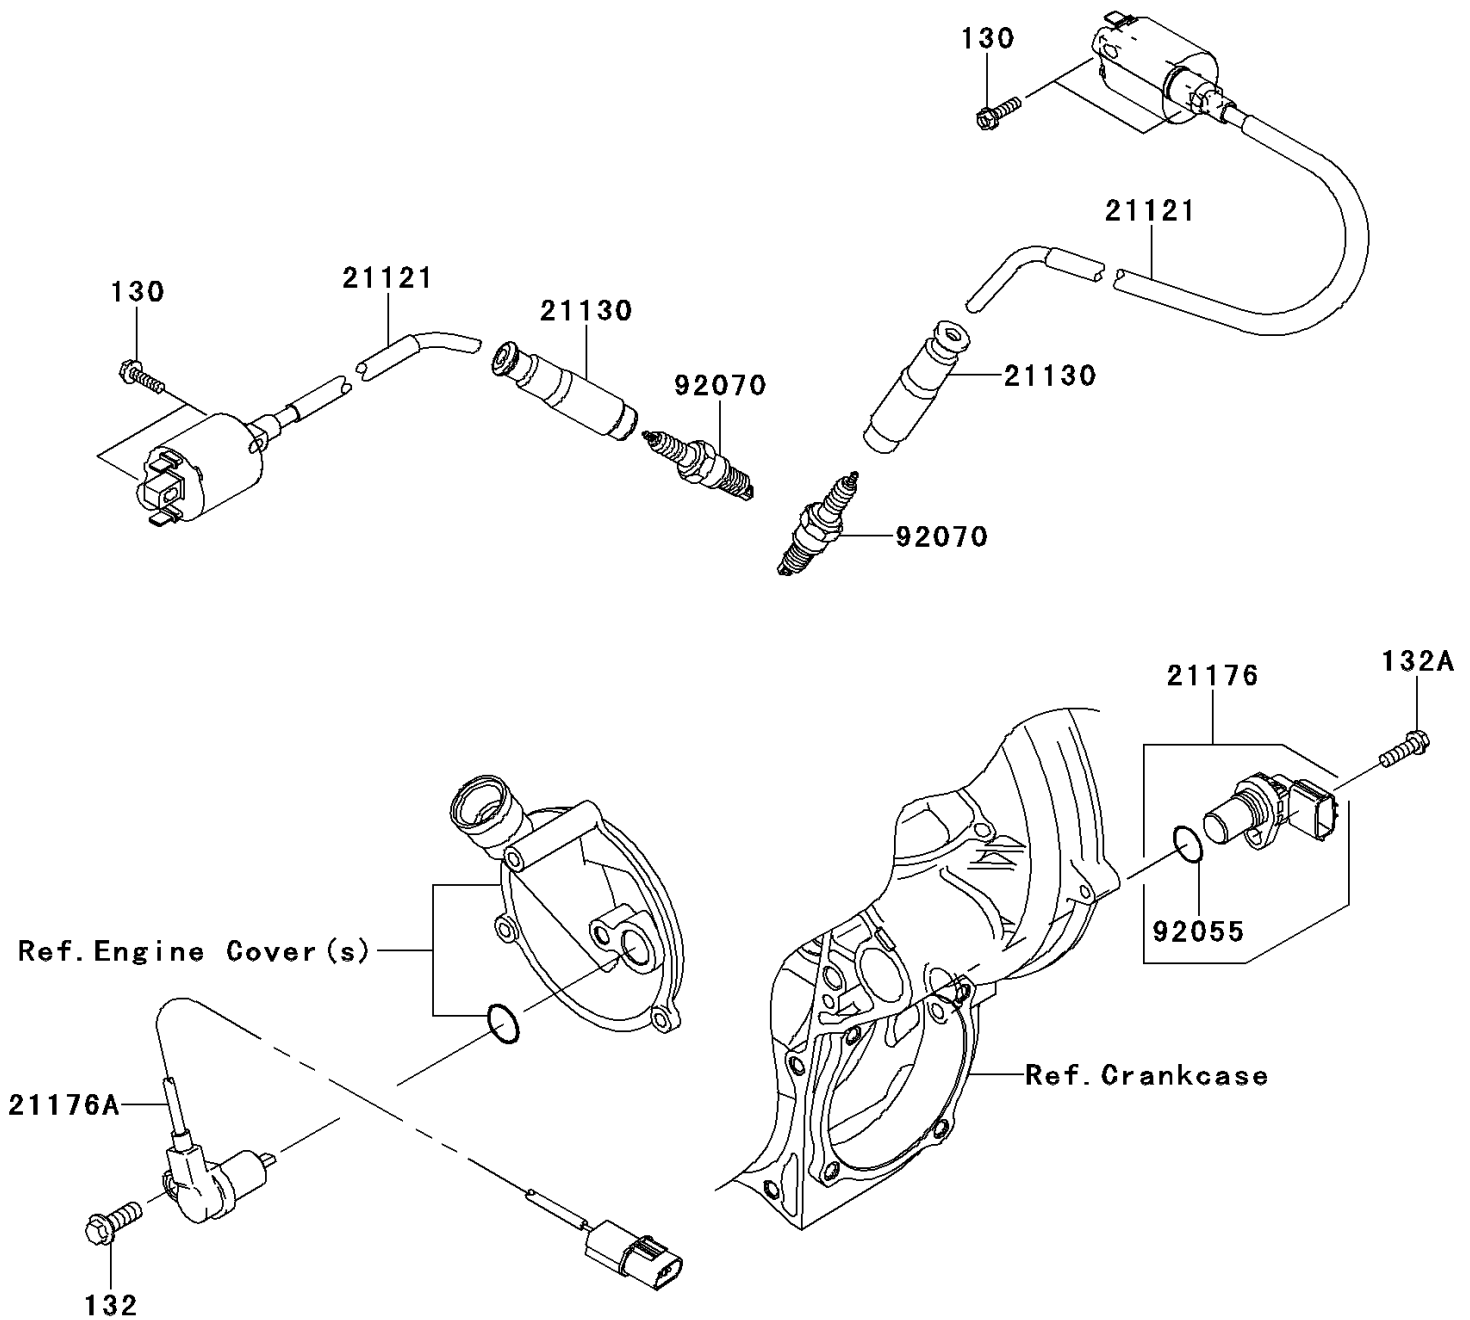

2013 TERYX[®] 750 FI 4x4 SPORT

PARTS DIAGRAM

Ignition System

E1830

2013 TERYX[®] 750 FI 4x4 SPORT

PARTS LIST

Ignition System

ITEM NAME	PART NUMBER	QUANTITY
-----------	-------------	----------
