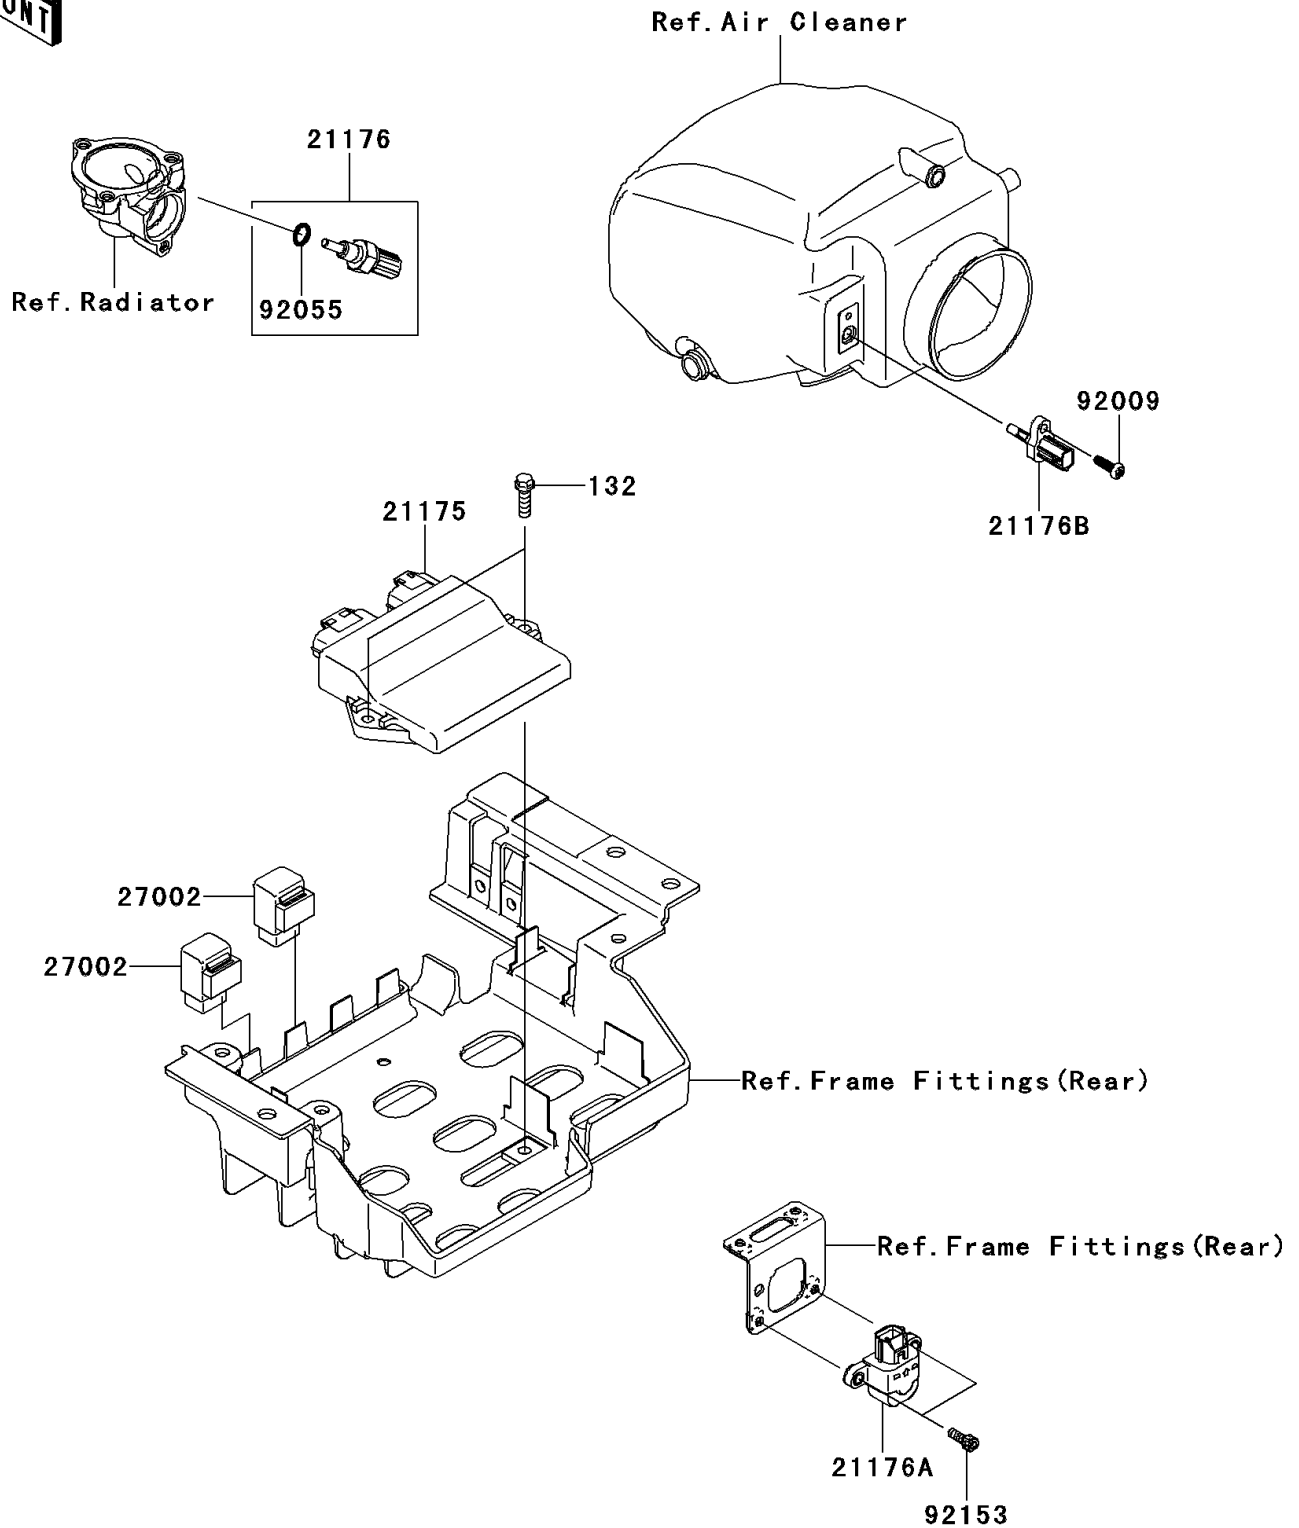

2013 TERYX® 750 FI 4x4 SPORT

PARTS DIAGRAM

Fuel Injection

E1530

2013 TERYX[®] 750 FI 4x4 SPORT

PARTS LIST

Fuel Injection

ITEM NAME	PART NUMBER	QUANTITY
-----------	-------------	----------
