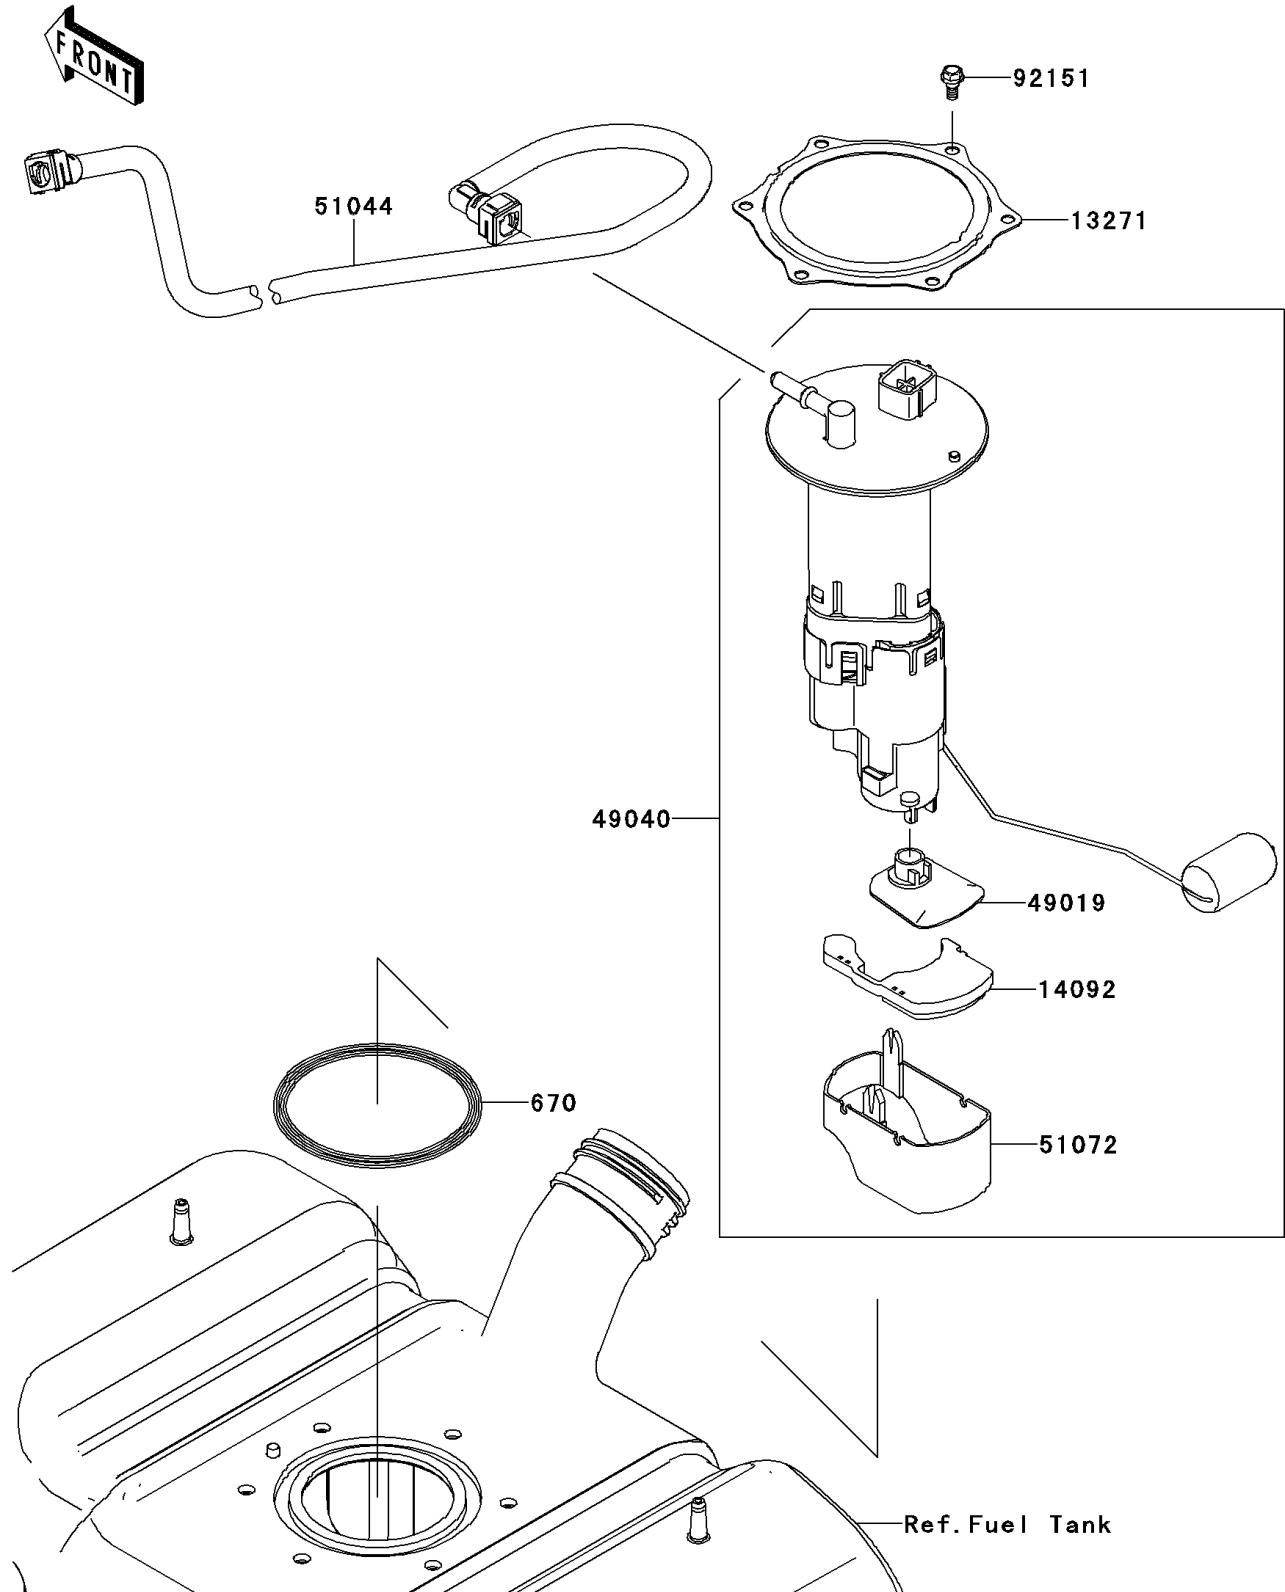

2013 TERYX® 750 FI 4x4 SPORT

PARTS DIAGRAM

Fuel Pump

E1520

2013 TERYX[®] 750 FI 4x4 SPORT

PARTS LIST

Fuel Pump

ITEM NAME	PART NUMBER	QUANTITY
-----------	-------------	----------
