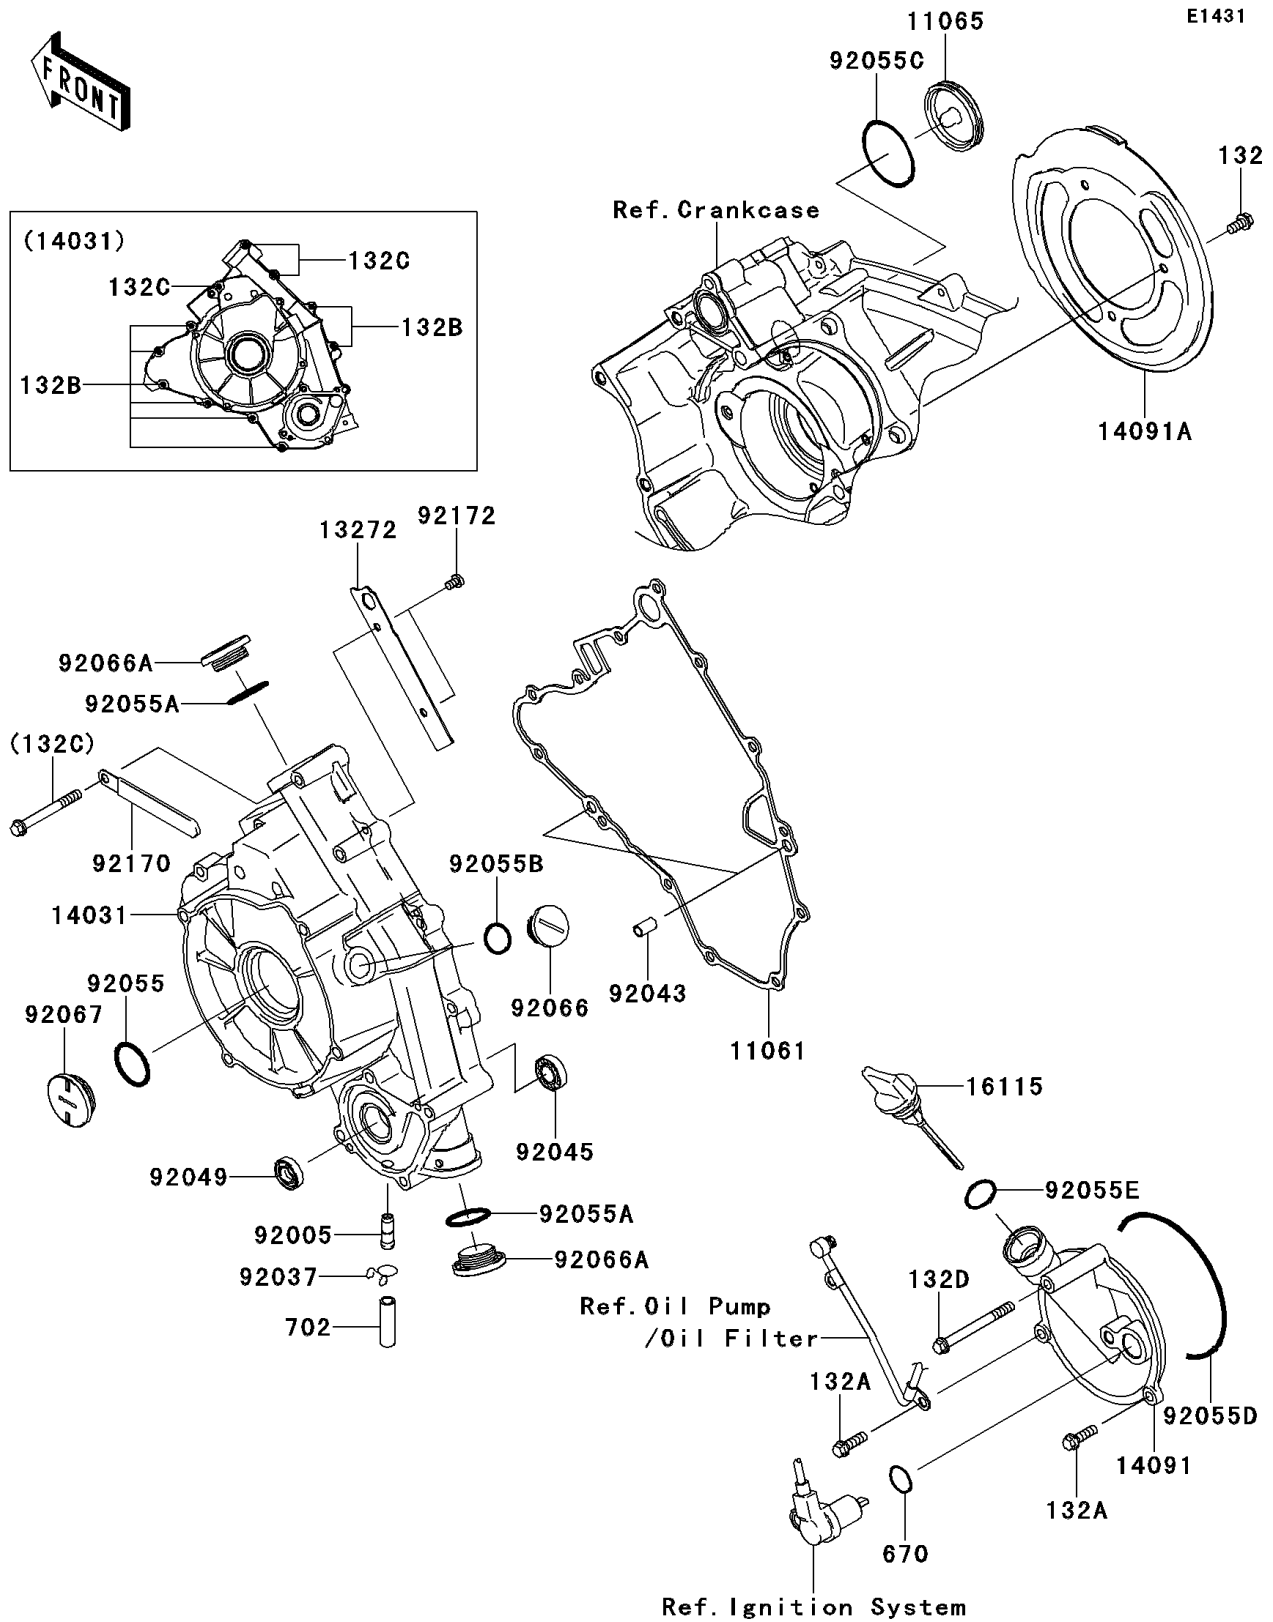

2013 TERYX® 750 FI 4x4 SPORT

PARTS DIAGRAM

Engine Cover(s)

2013 TERYX[®] 750 FI 4x4 SPORT

PARTS LIST

Engine Cover(s)

ITEM NAME	PART NUMBER	QUANTITY
-----------	-------------	----------
